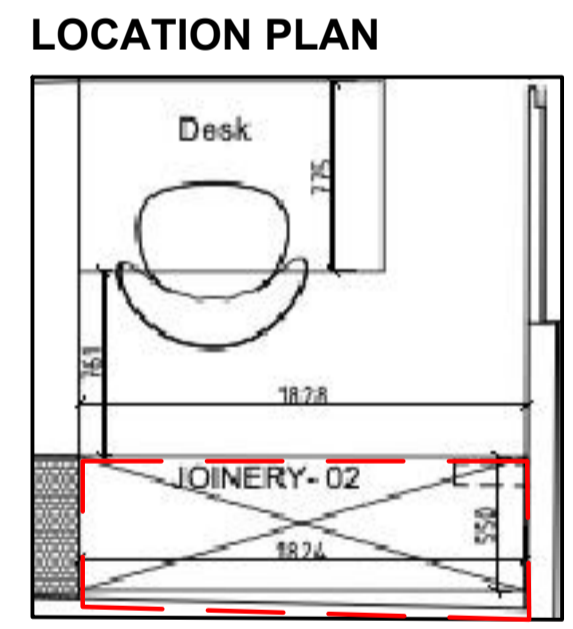

**NOTE: ALL DIMENSIONS ARE IN MILLIMETERS UNLESS NOTED OTHERWISE AND TO BE VERIFIED ON SITE BEFORE PROCEEDING WITH ANY JOINERY.**

AG MERIDIAN JOINERY

PROJECT: 2 OVINGTON SQUARE

J-02 RECEPTION JOINERY\_R03

SCALE 1:10 @ A1  
1:20 @ A3