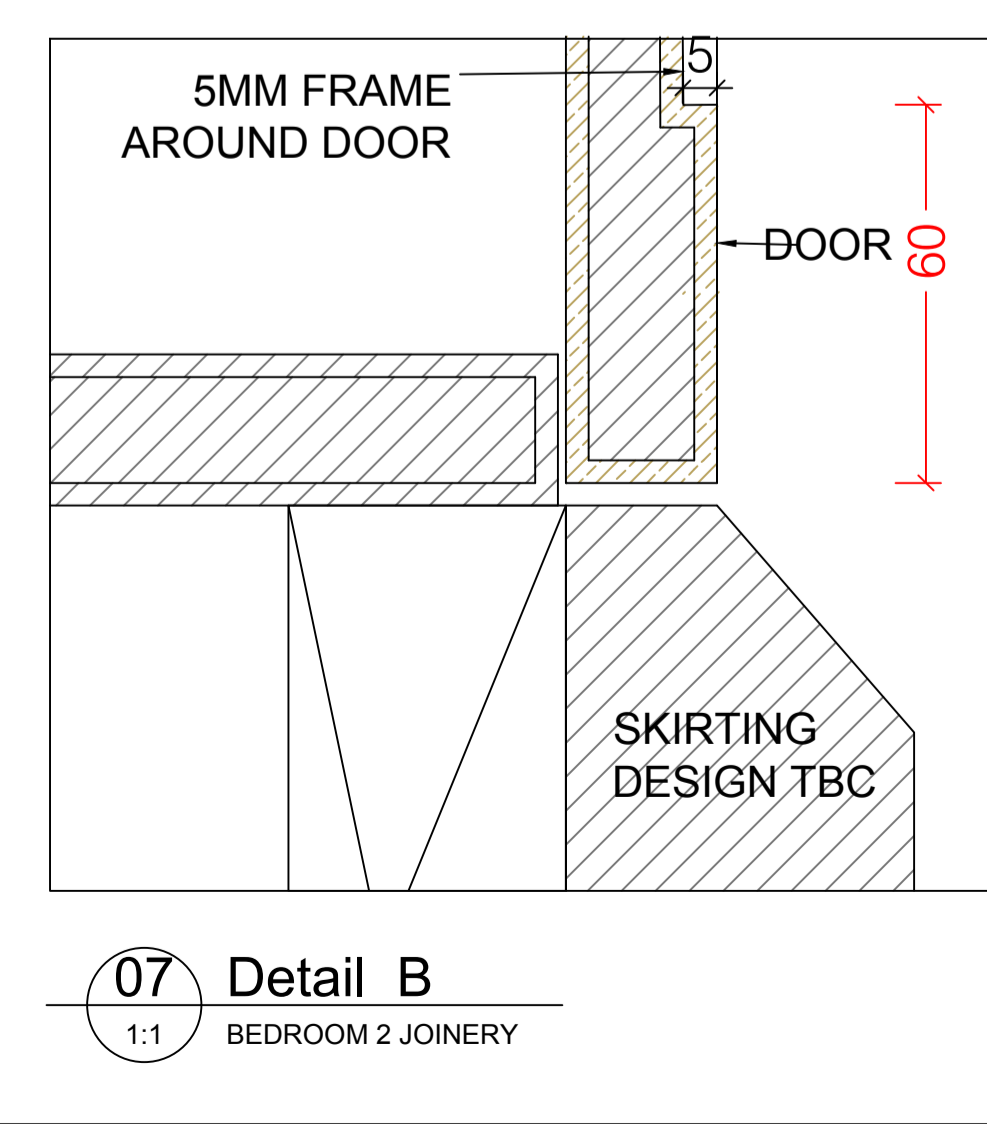

FINISHES:

INTERNALS: TBC?

EXTERNALS: TBC?

LIGHTING: NO LIGHTING

HANDLES: -2 x TS Shagreen Cabinet Handles, 300mm centres COCOA HANDLE WITH FINE ANTIQUE BRASS FINISH
-5 x TS Shagreen Scroll T-Bar Recess Amalfine COCOA HANDLE WITH FINE ANTIQUE BRASS FINISH

NOTE: ALL DIMENSIONS ARE IN MILLIMETERS UNLESS NOTED OTHERWISE AND TO BE VERIFIED ON SITE BEFORE PROCEEDING WITH ANY JOINERY.

AG MERIDIAN JOINERY

PROJECT: 2 OVINGTON SQUARE
J-05 BEDROOM 2 JOINERY_R04

SCALE 1:10 @ A1
1:20 @ A3