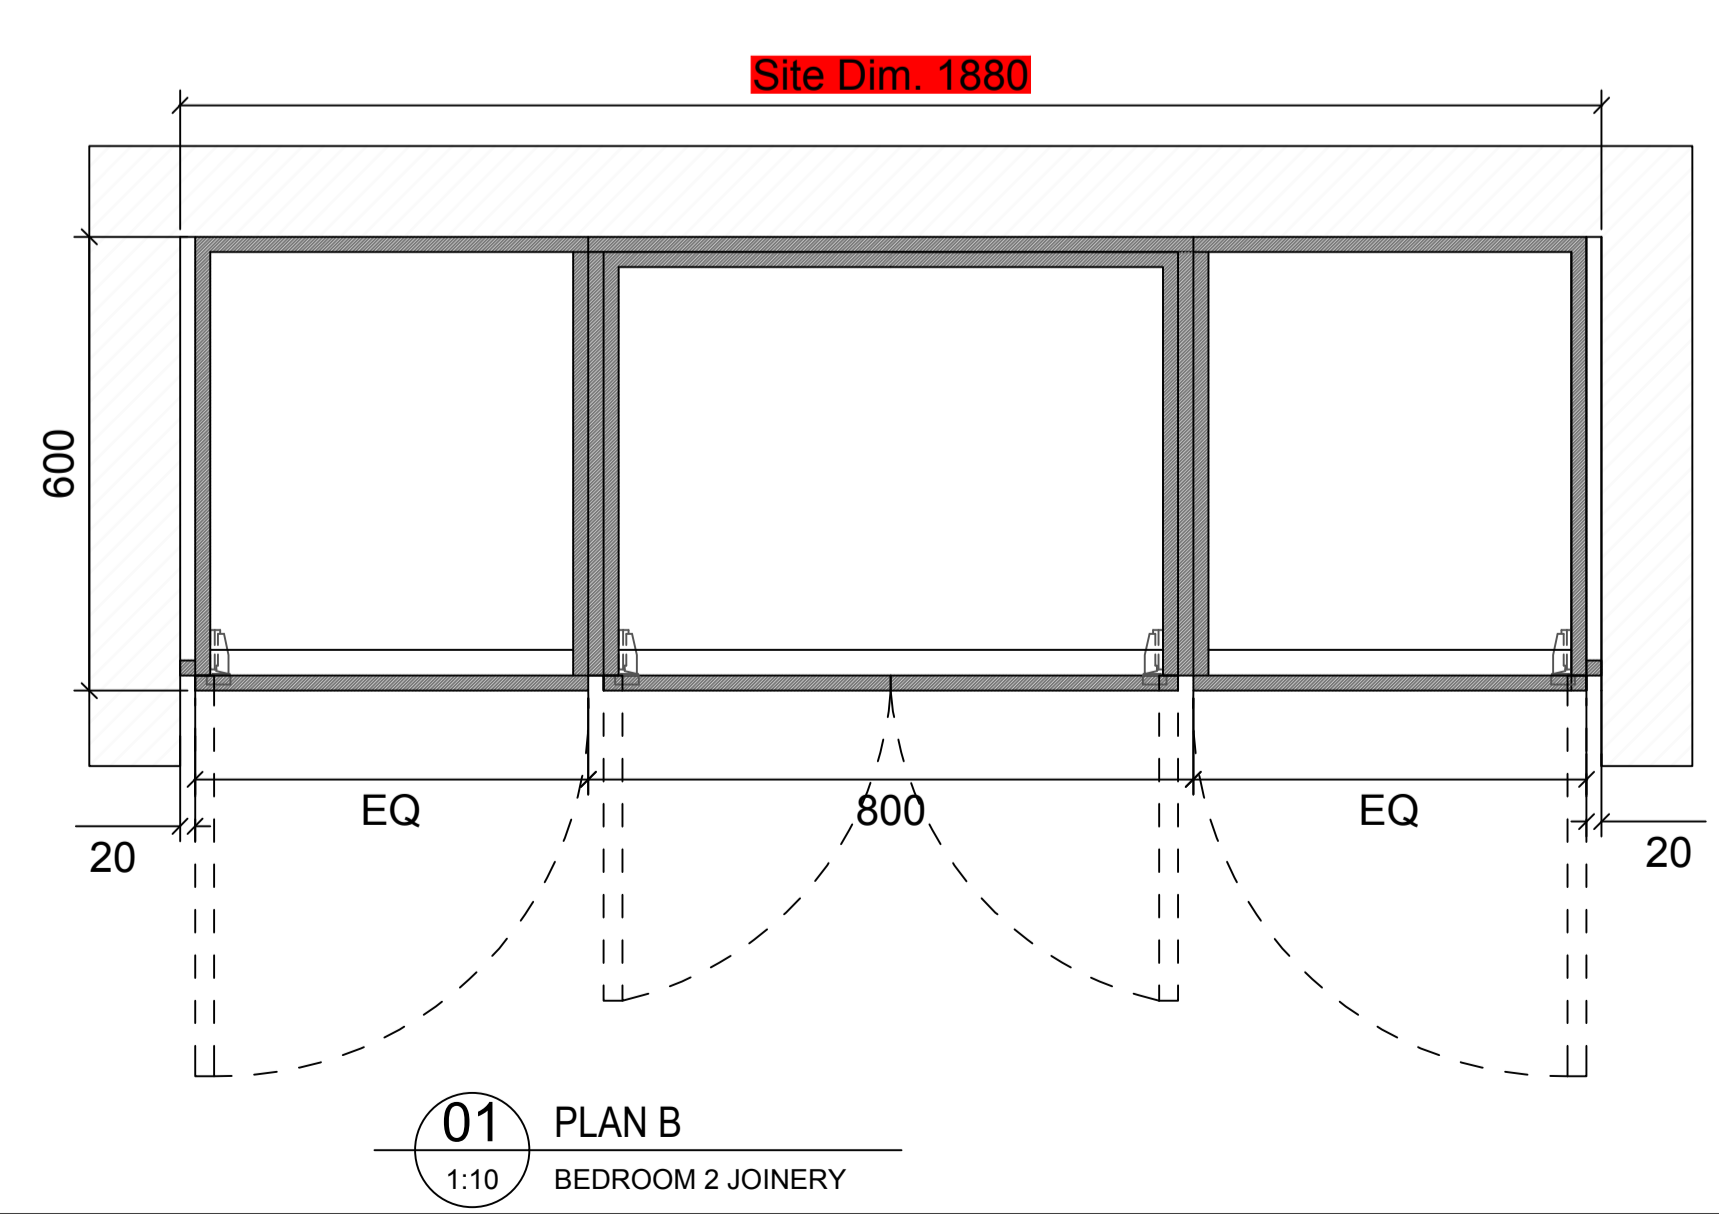

FINISHES:

INTERNALS: TBC?

EXTERNALS: TBC?

LIGHTING: NO LIGHTING

HANDLES: -2 x TS Shagreen Cabinet Handles, 300mm centres COCOA HANDLE WITH FINE ANTIQUE BRASS FINISH
-5 x TS Shagreen Scroll T-Bar Recess Amalfine COCOA HANDLE WITH FINE ANTIQUE BRASS FINISH

NOTE: ALL DIMENSIONS ARE IN MILLIMETERS UNLESS NOTED OTHERWISE AND TO BE VERIFIED ON SITE BEFORE PROCEEDING WITH ANY JOINERY.

AG MERIDIAN JOINERY

PROJECT: 2 OVINGTON SQUARE
J-05 BEDROOM 2 JOINERY_R04

SCALE 1:10 @ A1
1:20 @ A3