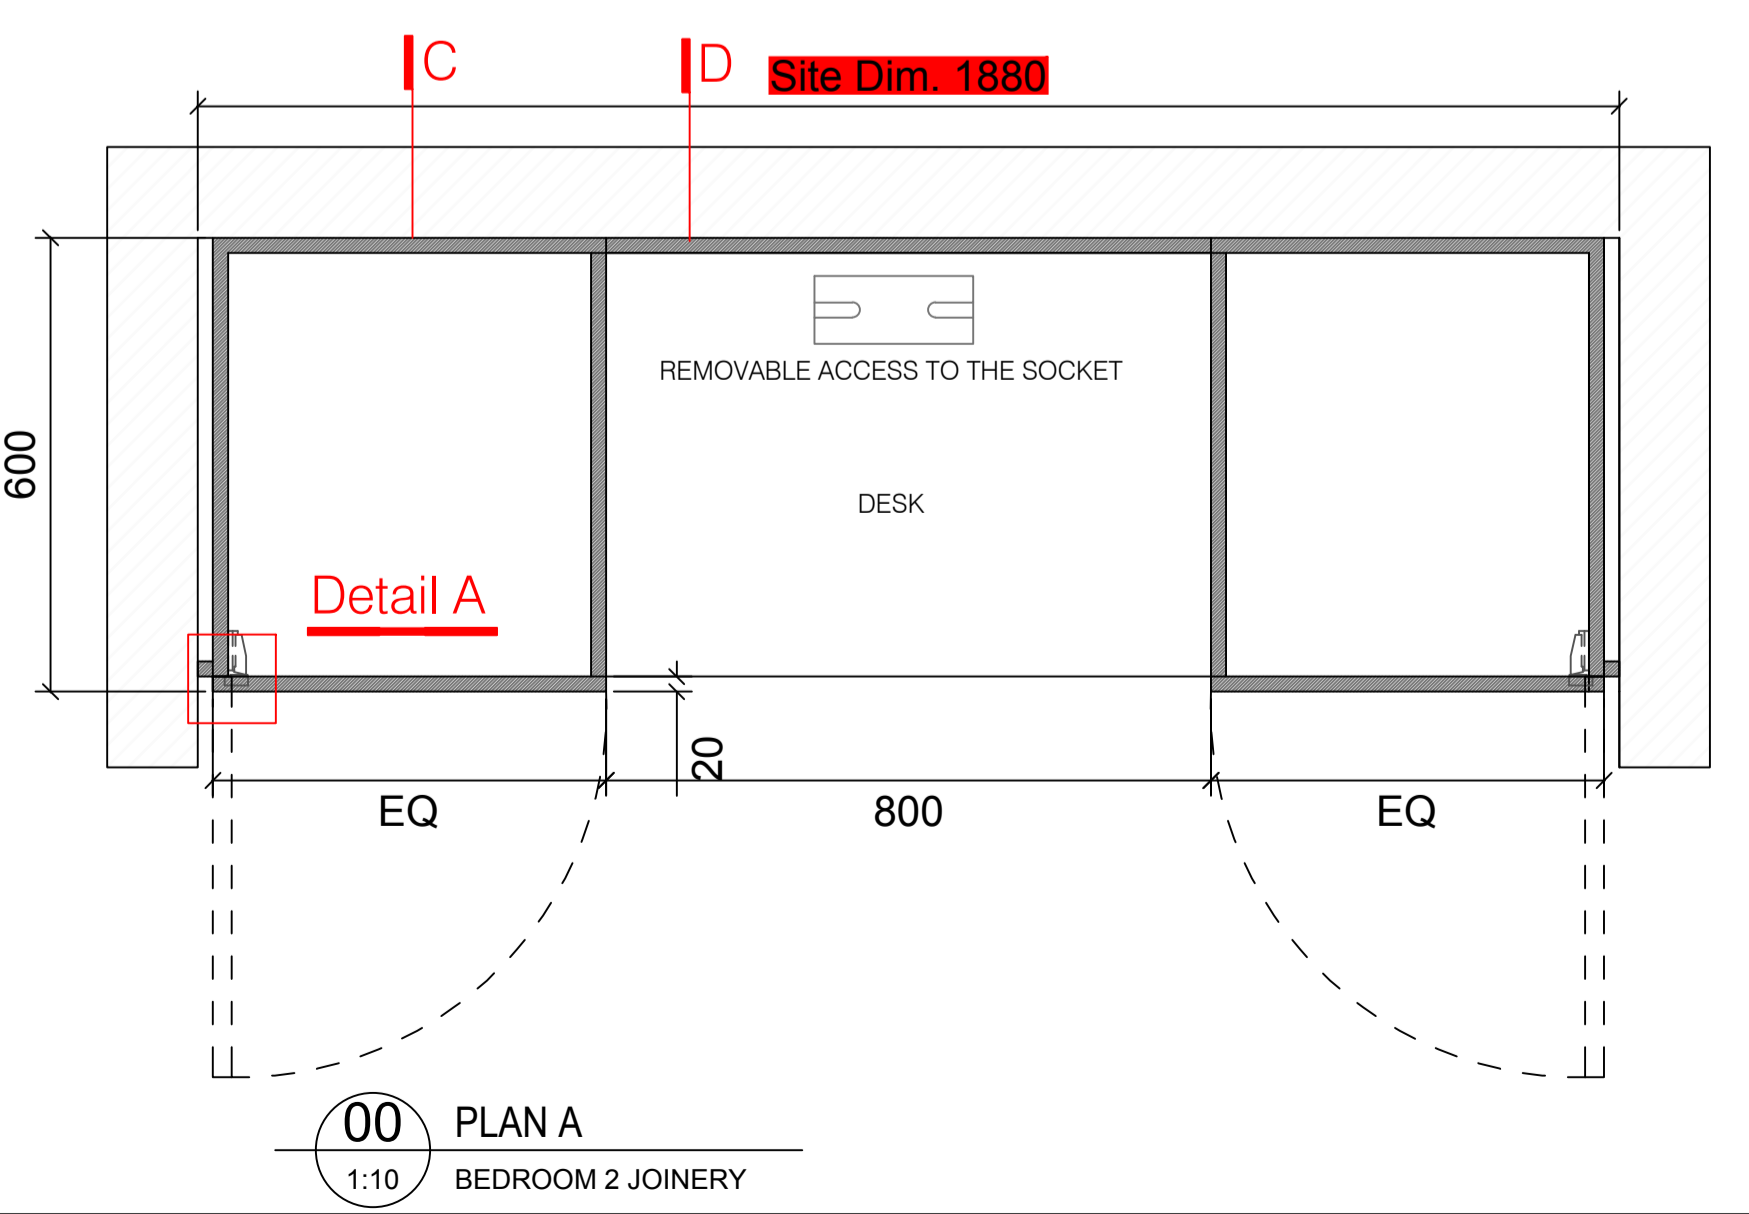

FINISHES:

INTERNALS: TBC?

EXTERNALS: TBC?

LIGHTING: NO LIGHTING

HANDLES: -2 x TS Shagreen Cabinet Handles, 300mm centres COCOA HANDLE WITH FINE ANTIQUE BRASS FINISH
-5 x TS Shagreen Scroll T-Bar Recess Amalfine COCOA HANDLE WITH FINE ANTIQUE BRASS FINISH

NOTE: ALL DIMENSIONS ARE IN MILLIMETERS UNLESS NOTED OTHERWISE AND TO BE VERIFIED ON SITE BEFORE PROCEEDING WITH ANY JOINERY.

AG MERIDIAN JOINERY

PROJECT: 2 OVINGTON SQUARE
J-05 BEDROOM 2 JOINERY_R04

SCALE 1:10 @ A1
1:20 @ A3