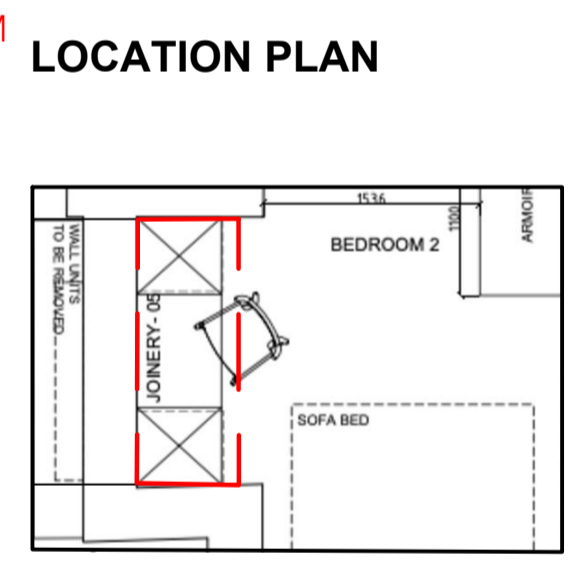

FINISHES:

INTERNALS: TBC?

EXTERNALS: TBC?

LIGHTING: NO LIGHTING

HANDLES: -2 x TS Shagreen Cabinet Handles, 300mm centres COCOA HANDLE WITH FINE ANTIQUE BRASS FINISH
-5 x TS Shagreen Scroll T-Bar Recess Amalfine COCOA HANDLE WITH FINE ANTIQUE BRASS FINISH

NOTE: ALL DIMENSIONS ARE IN MILLIMETERS UNLESS NOTED OTHERWISE AND TO BE VERIFIED ON SITE BEFORE PROCEEDING WITH ANY JOINERY.

AG MERIDIAN JOINERY

PROJECT: 2 OVINGTON SQUARE
J-05 BEDROOM 2 JOINERY_R04

SCALE 1:10 @ A1
1:20 @ A3