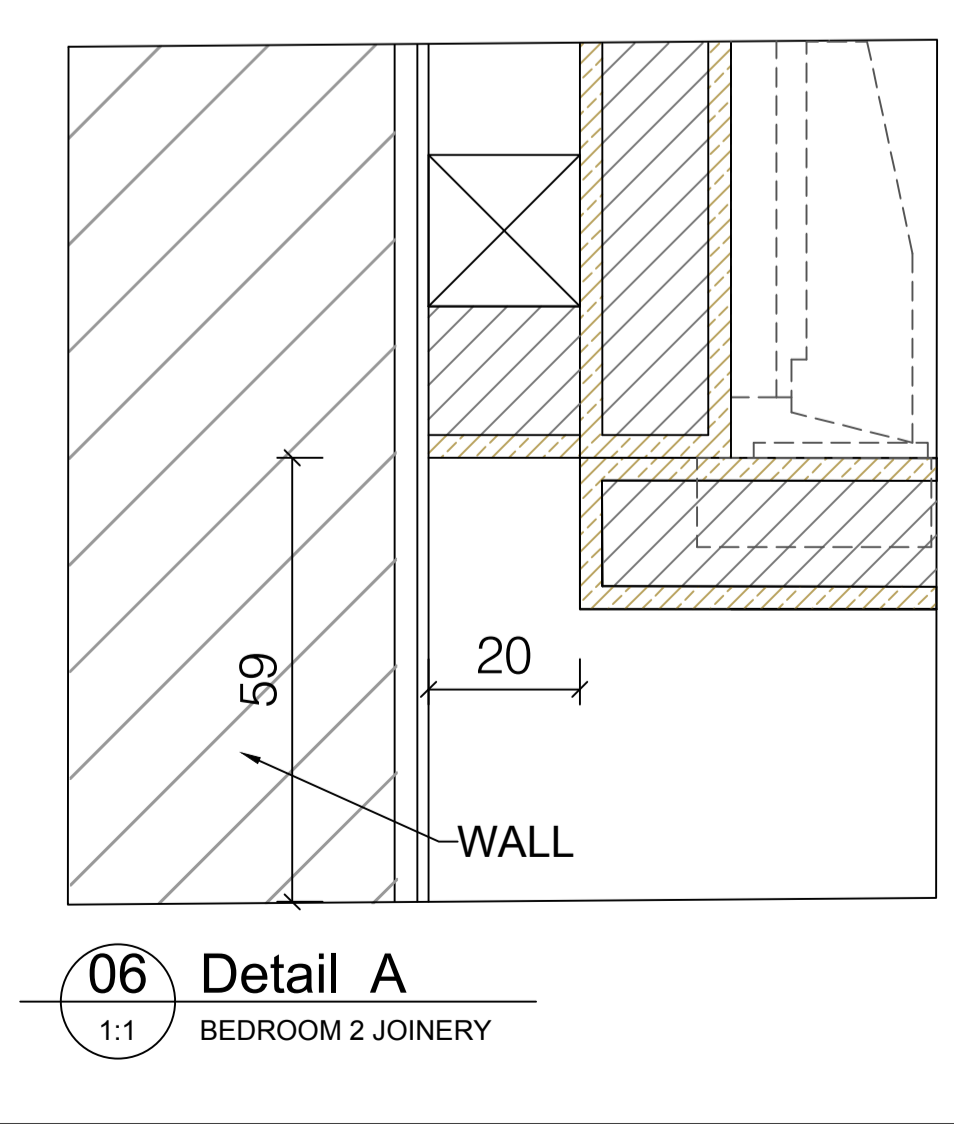

FINISHES:

INTERNALS: TBC?

EXTERNALS: TBC?

LIGHTING: NO LIGHTING

HANDLES: -2 x TS Shagreen Cabinet Handles, 300mm centres COCOA HANDLE WITH FINE ANTIQUE BRASS FINISH
-5 x TS Shagreen Scroll T-Bar Recess Amalfine COCOA HANDLE WITH FINE ANTIQUE BRASS FINISH

NOTE: ALL DIMENSIONS ARE IN MILLIMETERS UNLESS NOTED OTHERWISE AND TO BE VERIFIED ON SITE BEFORE PROCEEDING WITH ANY JOINERY.

AG MERIDIAN JOINERY

PROJECT: 2 OVINGTON SQUARE
J-05 BEDROOM 2 JOINERY_R04

SCALE 1:10 @ A1
1:20 @ A3