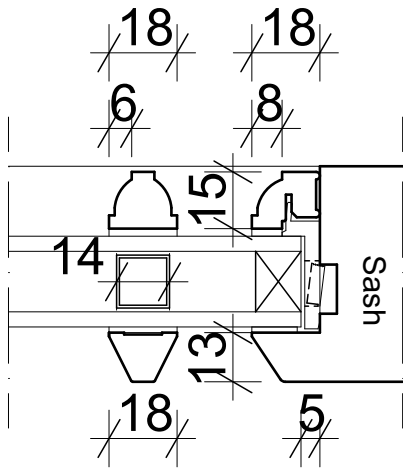

Side Swing System
Head & Cill Section

Side Swing Jamb

Glazing Bar Options

24mm Glazing

68mm Jamb Section

Side Swing Mullion Detail

Jamb & Mullion Section

Cill Extender Options

Hardwood Cill,
Flush Finish

Hardwood Cill,
35mm Hardwood Cill Extender

Hardwood Cill,
60mm Hardwood Cill Extender

Hardwood Cill,
85mm Hardwood Cill Extender