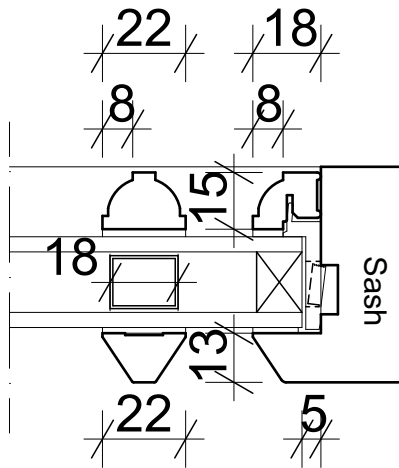

Side Swing System
Head & Cill Section

Side Swing Jamb

Glazing Bar Options

24mm Glazing

68mm Jamb Section

Side Swing Mullion Detail

Jamb & Mullion Section

Cill Extender Options

Hardwood Cill,
Flush Finish

Hardwood Cill,
35mm Hardwood Cill Extender

Hardwood Cill,
60mm Hardwood Cill Extender

Hardwood Cill,
85mm Hardwood Cill Extender