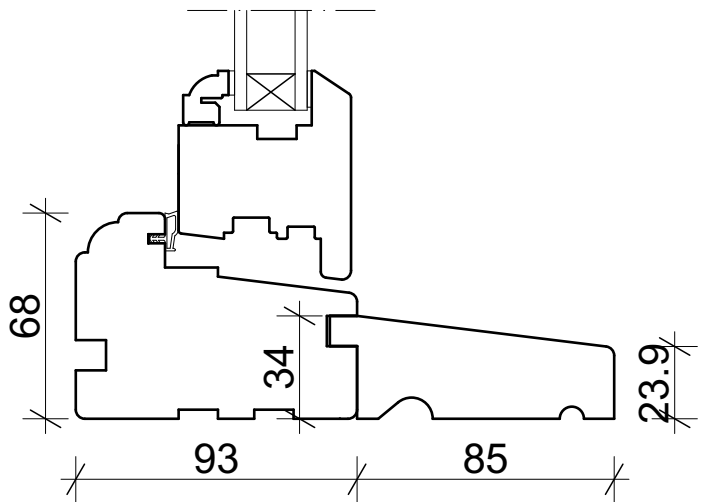

Side Swing System
Head & Cill Section

Side Swing Jamb

Glazing Bar Options

24mm Glazing

68mm Jamb Section

Side Swing Mullion Detail

Jamb & Mullion Section

Cill Extender Options

Hardwood Cill,
Flush Finish

Hardwood Cill,
35mm Hardwood Cill Extender

Hardwood Cill,
60mm Hardwood Cill Extender

Hardwood Cill,
85mm Hardwood Cill Extender