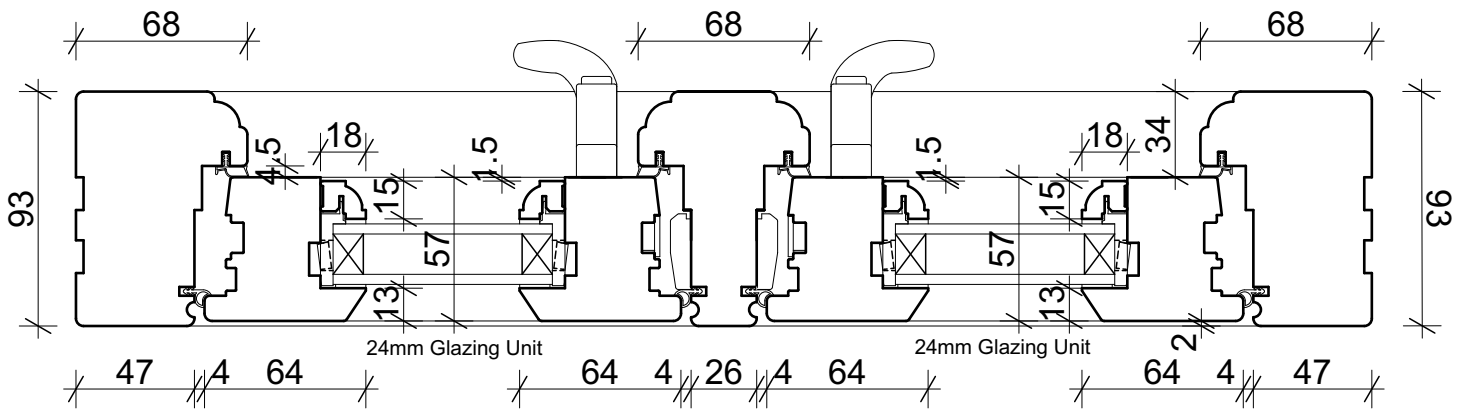

Side Swing System
Head & Cill Section

Side Swing Jamb

Glazing Bar Options

24mm Glazing

68mm Jamb Section

Side Swing Mullion Detail

Jamb & Mullion Section

Cill Extender Options

Hardwood Cill,
Flush Finish

Hardwood Cill,
35mm Hardwood Cill Extender

Hardwood Cill,
60mm Hardwood Cill Extender

Hardwood Cill,
85mm Hardwood Cill Extender