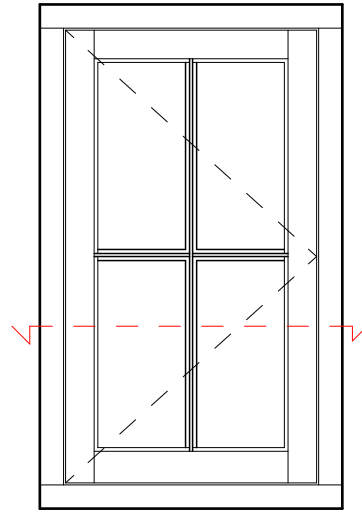

Side Swing System
Head & Cill Section

Side Swing Jamb

Glazing Bar Options

24mm Glazing

68mm Jamb Section

Side Swing Mullion Detail

Jamb & Mullion Section

Cill Extender Options

Hardwood Cill,
Flush Finish

Hardwood Cill,
35mm Hardwood Cill Extender

Hardwood Cill,
60mm Hardwood Cill Extender

Hardwood Cill,
85mm Hardwood Cill Extender