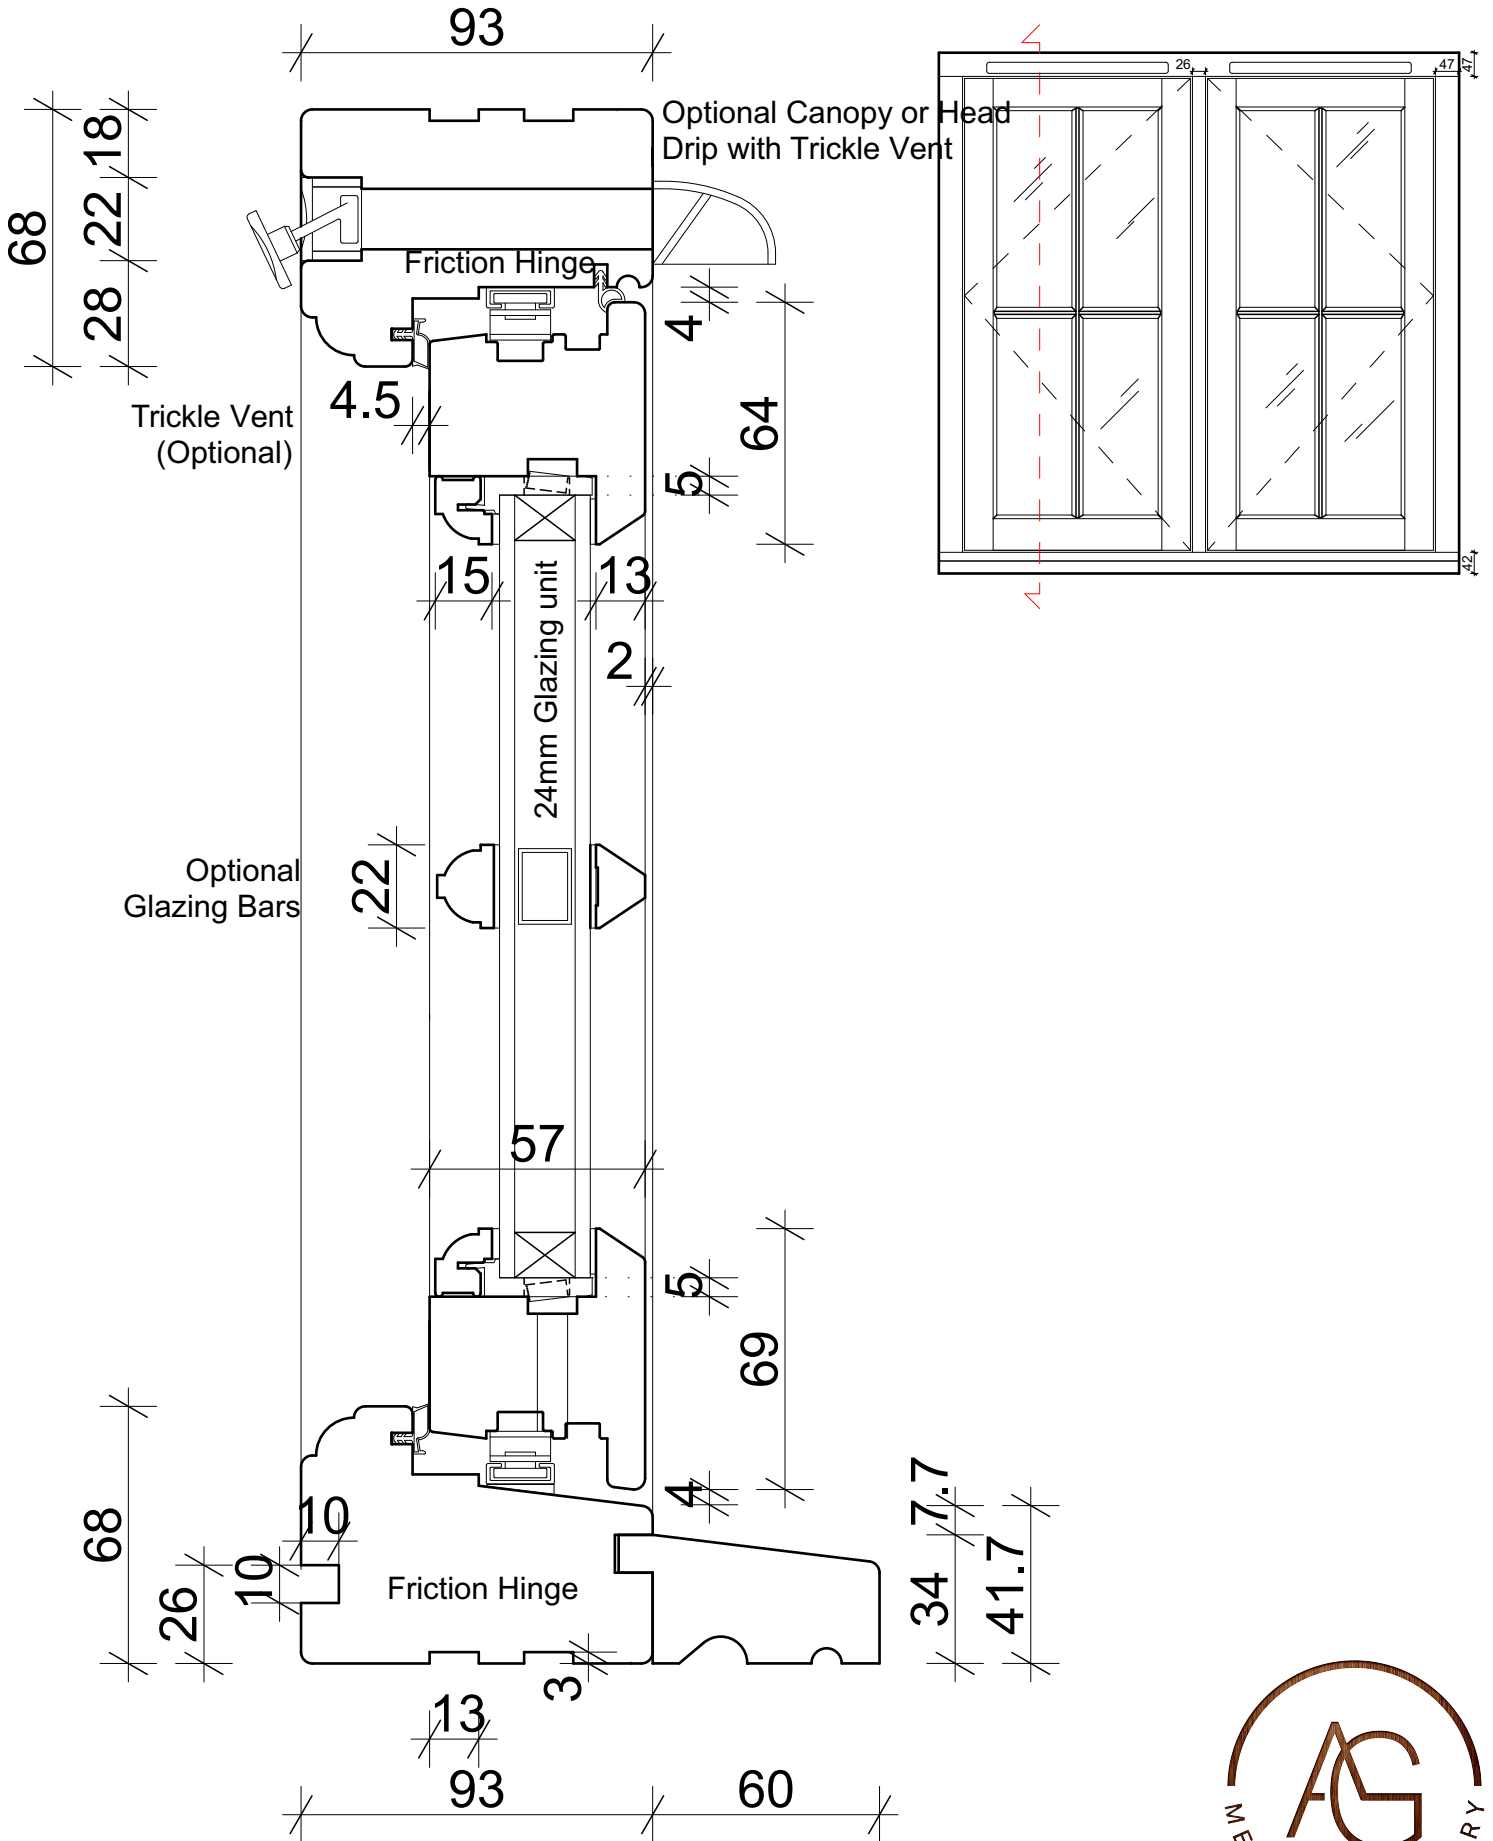

Side Swing System
Head & Cill Section

Side Swing Jamb

Glazing Bar Options

24mm Glazing

68mm Jamb Section

Side Swing Mullion Detail

Jamb & Mullion Section

Cill Extender Options

Hardwood Cill,
Flush Finish

Hardwood Cill,
35mm Hardwood Cill Extender

Hardwood Cill,
60mm Hardwood Cill Extender

Hardwood Cill,
85mm Hardwood Cill Extender