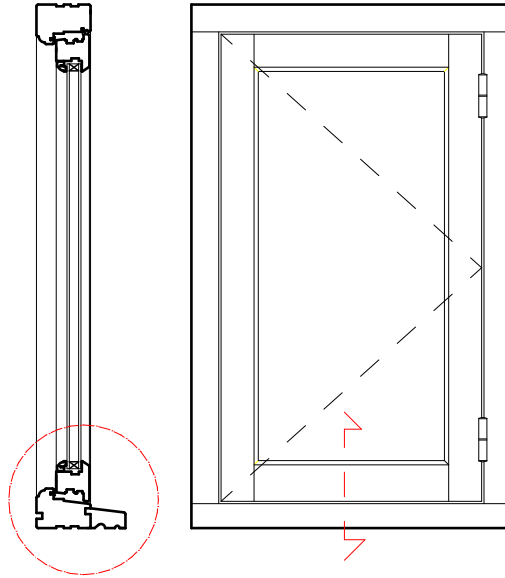

Side Swing System
Head & Cill Section

Side Swing Jamb

Glazing Bar Options

24mm Glazing

68mm Jamb Section

Side Swing Mullion Detail

Jamb & Mullion Section

Cill Extender Options