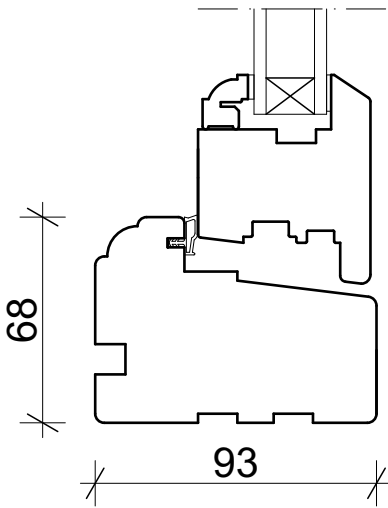

Side Swing System
Head & Cill Section

Side Swing Jamb

Glazing Bar Options

24mm Glazing

68mm Jamb Section

Side Swing Mullion Detail

Jamb & Mullion Section

Cill Extender Options

Hardwood Cill,
Flush Finish

Hardwood Cill,
35mm Hardwood Cill Extender

Hardwood Cill,
60mm Hardwood Cill Extender

Hardwood Cill,
85mm Hardwood Cill Extender