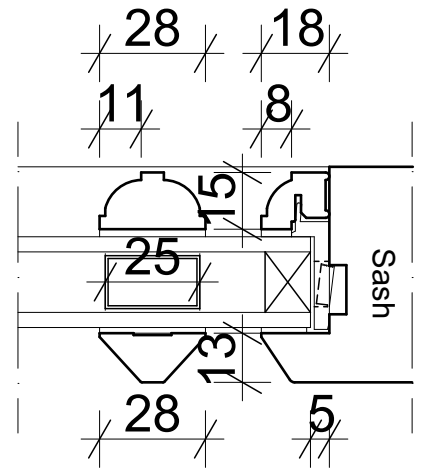

Side Swing System
Head & Cill Section

Side Swing Jamb

Glazing Bar Options

24mm Glazing

68mm Jamb Section

Side Swing Mullion Detail

Jamb & Mullion Section

Cill Extender Options

Hardwood Cill,
Flush Finish

Hardwood Cill,
35mm Hardwood Cill Extender

Hardwood Cill,
60mm Hardwood Cill Extender

Hardwood Cill,
85mm Hardwood Cill Extender