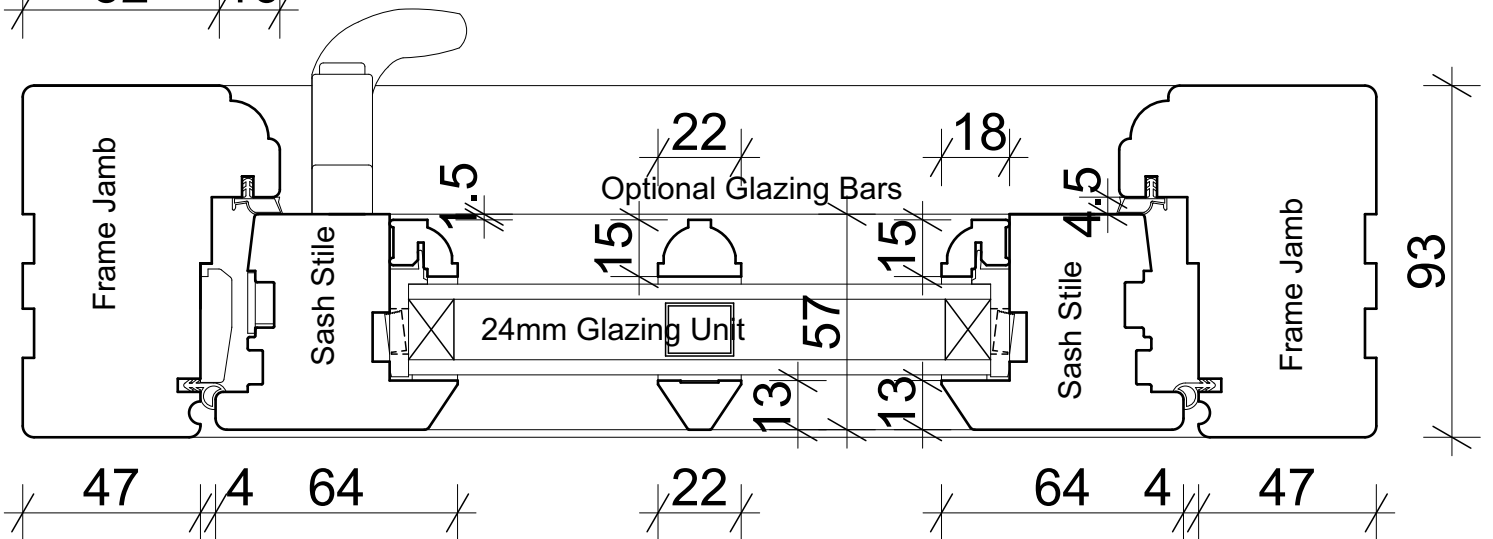

Side Swing System
Head & Cill Section

Side Swing Jamb

Glazing Bar Options

24mm Glazing

68mm Jamb Section

Side Swing Mullion Detail

Jamb & Mullion Section

Cill Extender Options

Hardwood Cill,
Flush Finish

Hardwood Cill,
35mm Hardwood Cill Extender

Hardwood Cill,
60mm Hardwood Cill Extender

Hardwood Cill,
85mm Hardwood Cill Extender