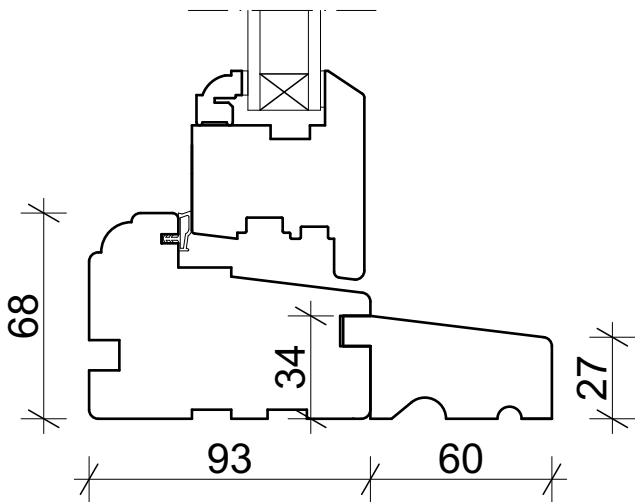

Side Swing System
Head & Cill Section

Side Swing Jamb

Glazing Bar Options

24mm Glazing

68mm Jamb Section

Side Swing Mullion Detail

Jamb & Mullion Section

Cill Extender Options

Hardwood Cill,
Flush Finish

Hardwood Cill,
35mm Hardwood Cill Extender

Hardwood Cill,
60mm Hardwood Cill Extender

Hardwood Cill,
85mm Hardwood Cill Extender