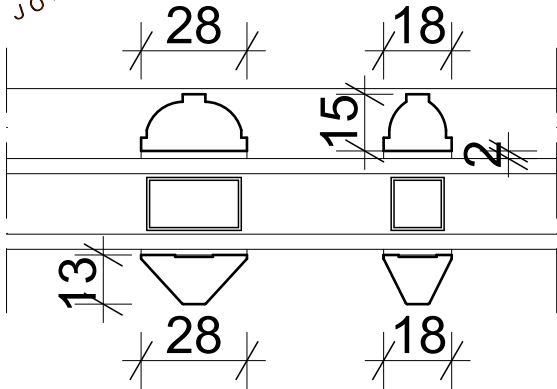

Side Swing System
Head & Cill Section

Side Swing Jamb

Glazing Bar Options

24mm Glazing

68mm Jamb Section

Side Swing Mullion Detail

Jamb & Mullion Section

Cill Extender Options

Hardwood Cill,
Flush Finish

Hardwood Cill,
35mm Hardwood Cill Extender

Hardwood Cill,
60mm Hardwood Cill Extender

Hardwood Cill,
85mm Hardwood Cill Extender