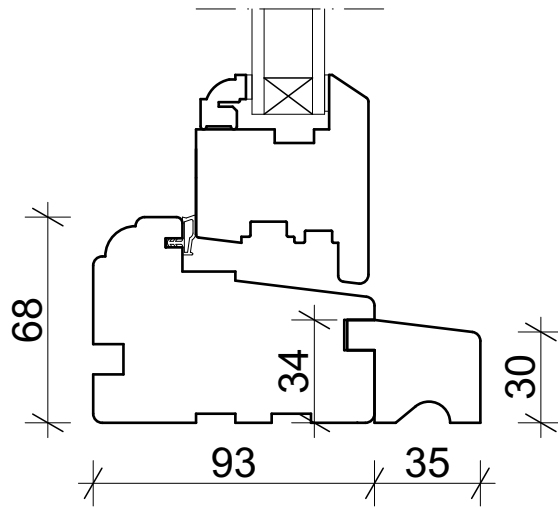

Side Swing System
Head & Cill Section

Side Swing Jamb

Glazing Bar Options

24mm Glazing

68mm Jamb Section

Side Swing Mullion Detail

Jamb & Mullion Section

Cill Extender Options

Hardwood Cill,
Flush Finish

Hardwood Cill,
35mm Hardwood Cill Extender

Hardwood Cill,
60mm Hardwood Cill Extender

Hardwood Cill,
85mm Hardwood Cill Extender