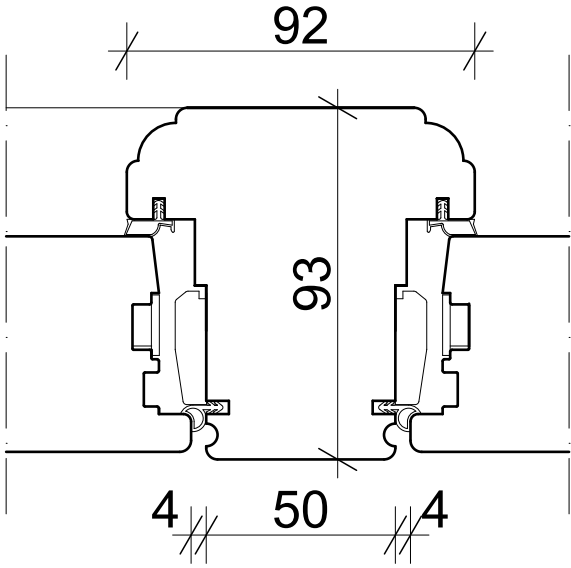

Side Swing System
Head & Cill Section

Side Swing Jamb

Glazing Bar Options

24mm Glazing

68mm Jamb Section

Side Swing Mullion Detail

Jamb & Mullion Section

Cill Extender Options

Hardwood Cill,
Flush Finish

Hardwood Cill,
35mm Hardwood Cill Extender

Hardwood Cill,
60mm Hardwood Cill Extender

Hardwood Cill,
85mm Hardwood Cill Extender