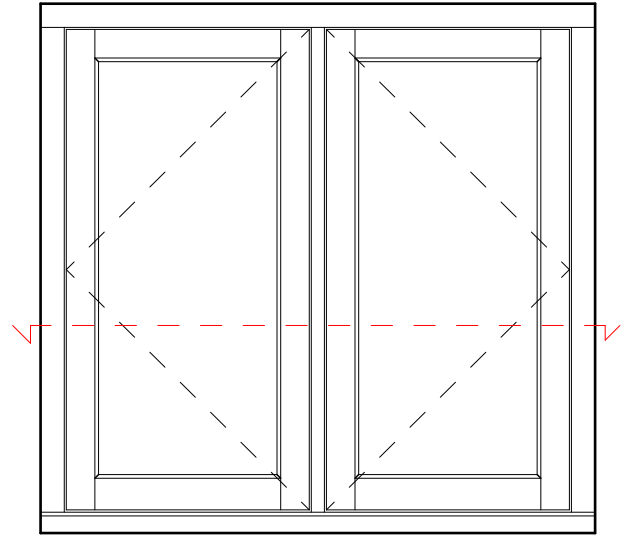

Side Swing System
Head & Cill Section

Side Swing Jamb

Glazing Bar Options

24mm Glazing

68mm Jamb Section

Side Swing Mullion Detail

Jamb & Mullion Section

Cill Extender Options