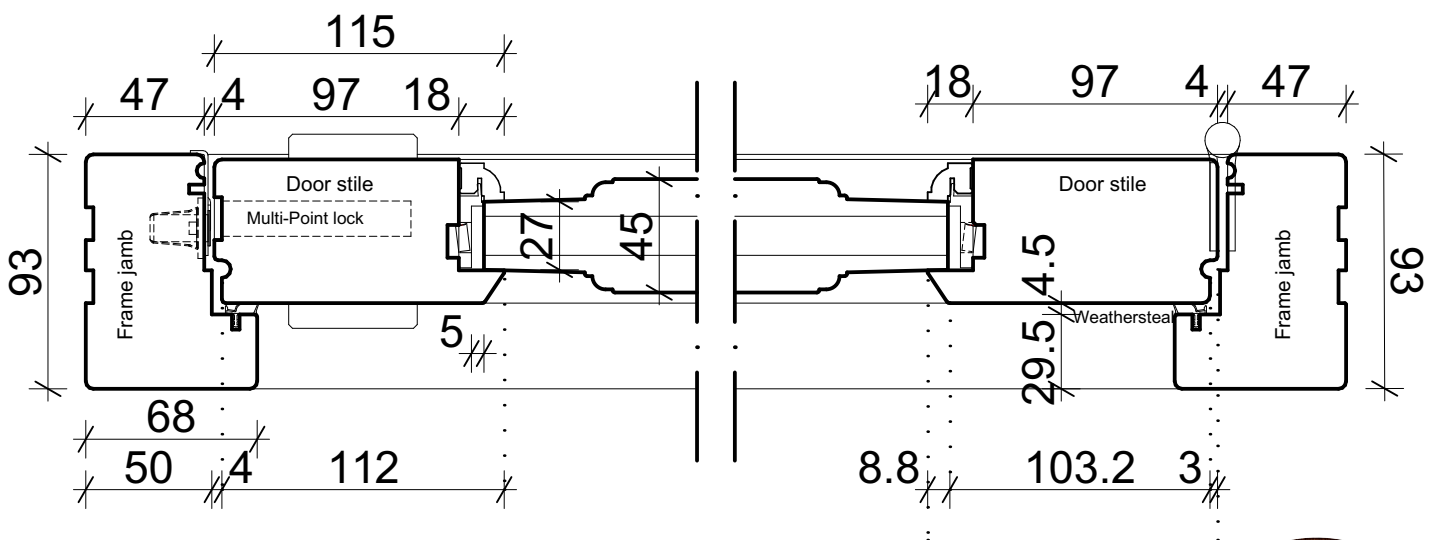

Head Section

GLAZING OPTIONS

14mm GLAZING

SINGLE GLAZED

Glazing Jambs Section

GLAZING OPTIONS

14mm GLAZING

SINGLE GLAZED

Note: Door can be either left or right hand opening.

Jambs Section

Note: Door can be either left or right hand opening.

Timber Cill Section

60mm Cill Extension
Options: Flush, 35mm, 85mm or 110mm

Optional Timber Panel Section

27mm Panel with Bolection Mould