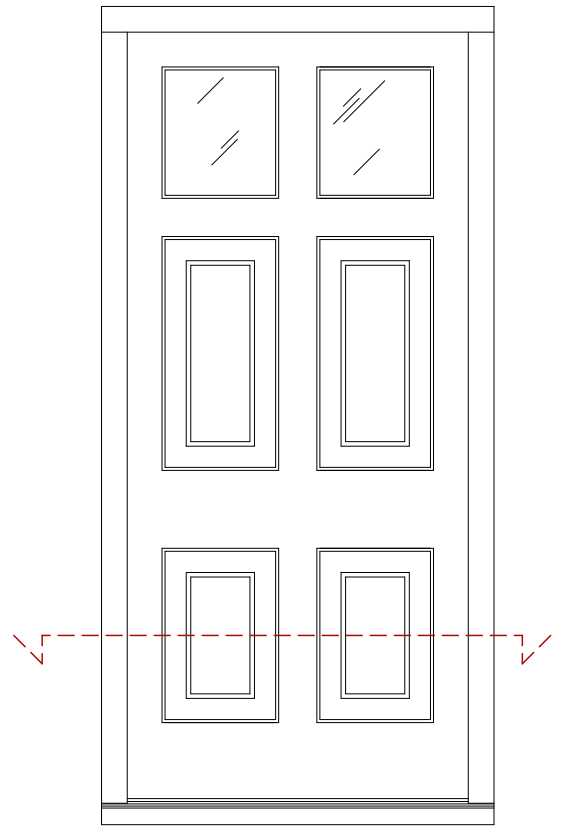

Head Section

GLAZING OPTIONS

14mm GLAZING

SINGLE GLAZED

Glazing Jambs Section

GLAZING OPTIONS

14mm GLAZING

SINGLE GLAZED

Note: Door can be either left or right hand opening.

Jambs Section

Note: Door can be either left or right hand opening.

Timber Cill Section

60mm Cill Extension
Options: Flush, 35mm, 85mm or 110mm

Optional Timber Panel Section