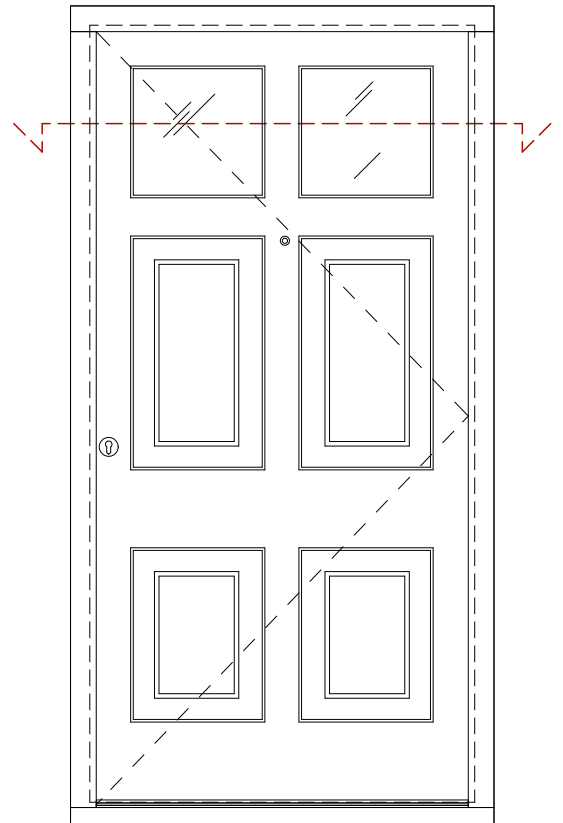

Head Section

GLAZING OPTIONS

14mm GLAZING

SINGLE GLAZED

Glazing Jambs Section

GLAZING OPTIONS

14mm GLAZING

SINGLE GLAZED

Note: Door can be either left or right hand opening.

Jambs Section

Note: Door can be either left or right hand opening.

Timber Cill Section

60mm Cill Extension
Options: Flush, 35mm, 85mm or 110mm

Optional Timber Panel Section