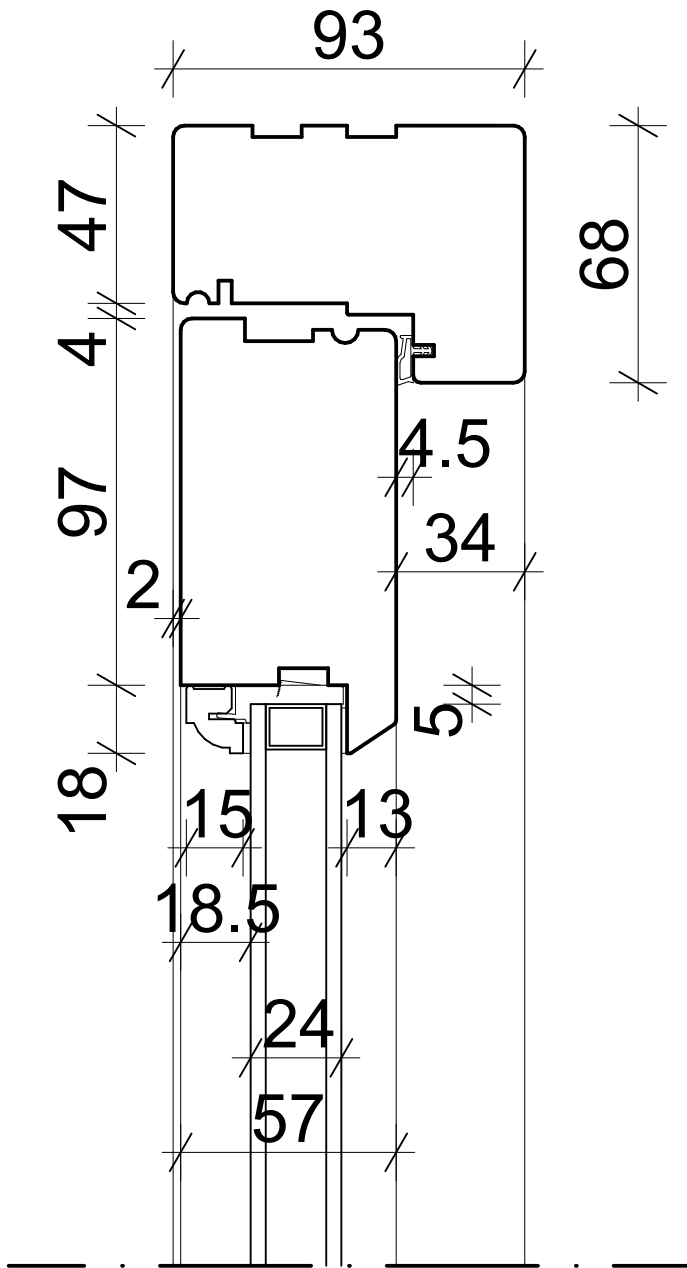

Head Section

GLAZING OPTIONS

14mm GLAZING

SINGLE GLAZED

Glazing Jambs Section

GLAZING OPTIONS

14mm GLAZING

SINGLE GLAZED

Note: Door can be either left or right hand opening.

Jambs Section

Note: Door can be either left or right hand opening.

Timber Cill Section

60mm Cill Extension
Options: Flush, 35mm, 85mm or 110mm

Optional Timber Panel Section

27mm Panel with Bolection Mould