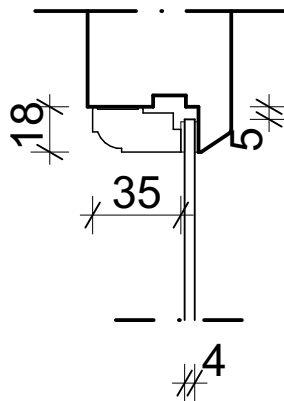

Head Section

GLAZING OPTIONS

14mm GLAZING

SINGLE GLAZED

Glazing Jambs Section

GLAZING OPTIONS

14mm GLAZING

SINGLE GLAZED

Note: Door can be either left or right hand opening.

Jambs Section

Note: Door can be either left or right hand opening.

Timber Cill Section

60mm Cill Extension
Options: Flush, 35mm, 85mm or 110mm

Optional Timber Panel Section

27mm Panel with Bolection Mould