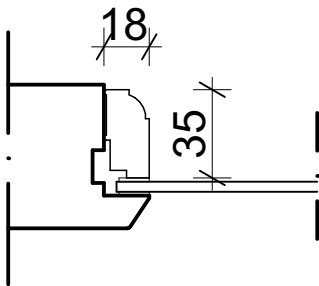

Head Section

GLAZING OPTIONS

14mm GLAZING

SINGLE GLAZED

Glazing Jambs Section

GLAZING OPTIONS

14mm GLAZING

SINGLE GLAZED

Note: Door can be either left or right hand opening.

Jambs Section

Note: Door can be either left or right hand opening.

Timber Cill Section

60mm Cill Extension
Options: Flush, 35mm, 85mm or 110mm

Optional Timber Panel Section

27mm Panel with Bolection Mould