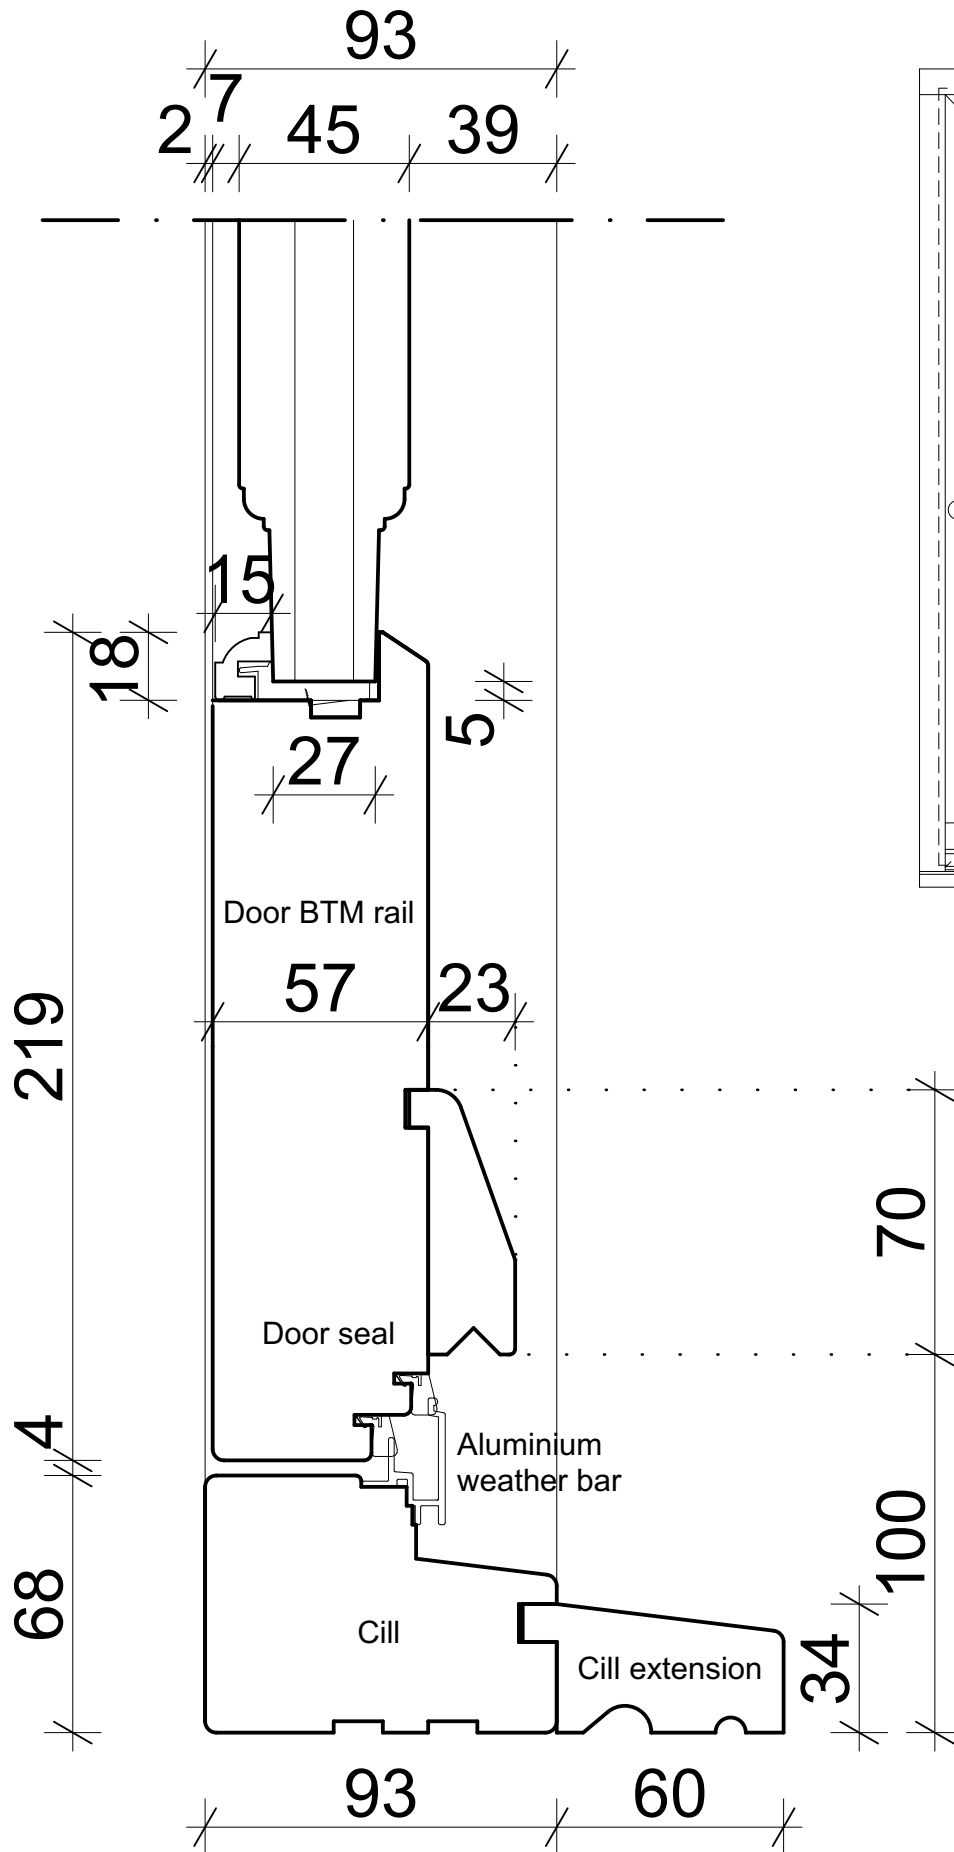

Head Section

GLAZING OPTIONS

14mm GLAZING

SINGLE GLAZED

Glazing Jambs Section

GLAZING OPTIONS

14mm GLAZING

SINGLE GLAZED

Note: Door can be either left or right hand opening.

Jambs Section

Note: Door can be either left or right hand opening.

Timber Cill Section

60mm Cill Extension
Options: Flush, 35mm, 85mm or 110mm

Optional Timber Panel Section

27mm Panel with Bolection Mould