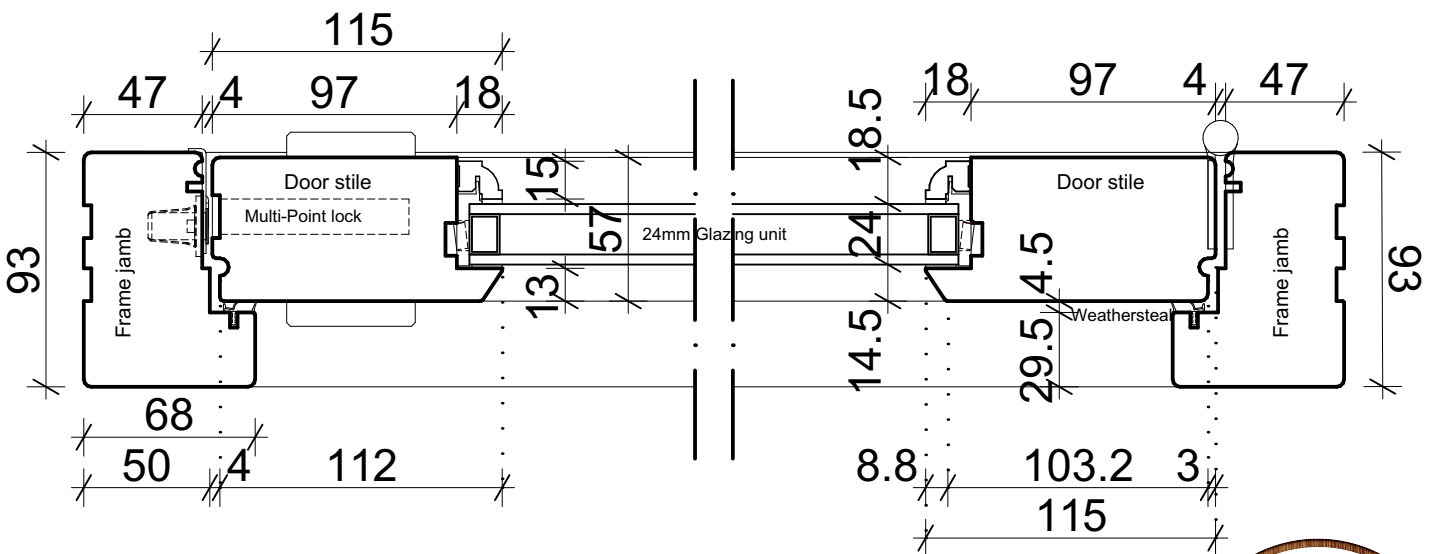

Head Section

GLAZING OPTIONS

14mm GLAZING

SINGLE GLAZED

Glazing Jambs Section

GLAZING OPTIONS

14mm GLAZING

SINGLE GLAZED

Note: Door can be either left or right hand opening.

Jambs Section

Note: Door can be either left or right hand opening.

Timber Cill Section

60mm Cill Extension
Options: Flush, 35mm, 85mm or 110mm

Optional Timber Panel Section

27mm Panel with Bolection Mould