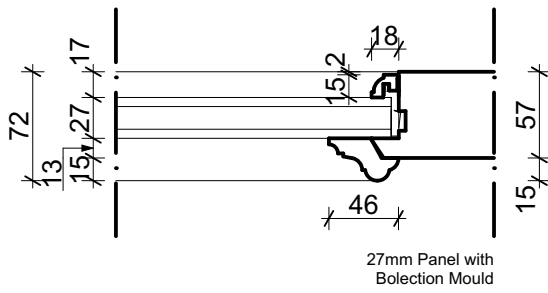

Head Section

GLAZING OPTIONS

14mm GLAZING

SINGLE GLAZED

Glazing Jambs Section

GLAZING OPTIONS

14mm GLAZING

SINGLE GLAZED

Note: Door can be either left or right hand opening.

Jambs Section

Note: Door can be either left or right hand opening.

Timber Cill Section

60mm Cill Extension
Options: Flush, 35mm, 85mm or 110mm

Optional Timber Panel Section

27mm Panel with Bolection Mould