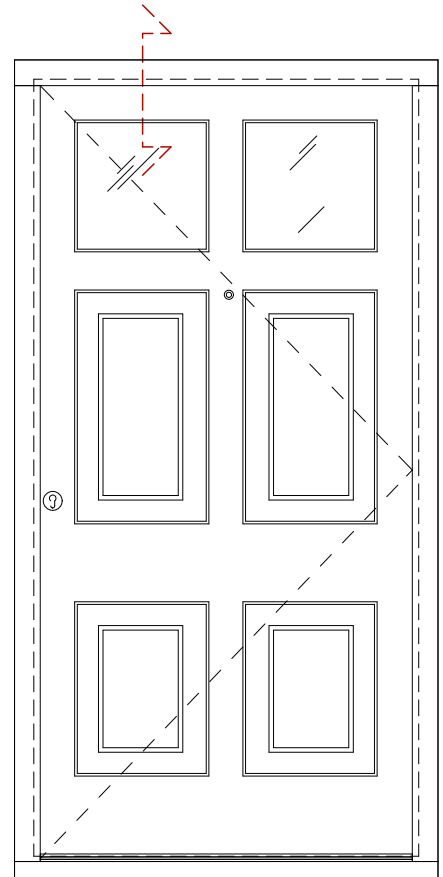

Head Section

GLAZING OPTIONS

14mm GLAZING

SINGLE GLAZED

Glazing Jambs Section

GLAZING OPTIONS

14mm GLAZING

SINGLE GLAZED

Note: Door can be either left or right hand opening.

Jambs Section

Note: Door can be either left or right hand opening.

Timber Cill Section

60mm Cill Extension
Options: Flush, 35mm, 85mm or 110mm

Optional Timber Panel Section