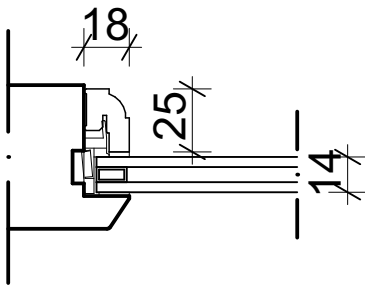

Head Section

GLAZING OPTIONS

14mm GLAZING

SINGLE GLAZED

Glazing Jambs Section

GLAZING OPTIONS

14mm GLAZING

SINGLE GLAZED

Note: Door can be either left or right hand opening.

Jambs Section

Note: Door can be either left or right hand opening.

Timber Cill Section

60mm Cill Extension
Options: Flush, 35mm, 85mm or 110mm

Optional Timber Panel Section

27mm Panel with Bolection Mould