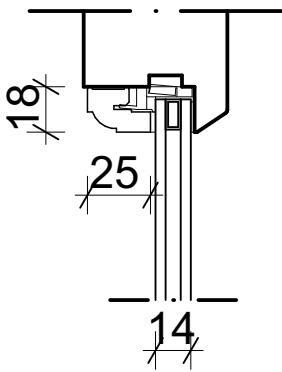

Head Section

GLAZING OPTIONS

14mm GLAZING

SINGLE GLAZED

Glazing Jambs Section

GLAZING OPTIONS

14mm GLAZING

SINGLE GLAZED

Note: Door can be either left or right hand opening.

Jambs Section

Note: Door can be either left or right hand opening.

Timber Cill Section

60mm Cill Extension
Options: Flush, 35mm, 85mm or 110mm

Optional Timber Panel Section

27mm Panel with Bolection Mould