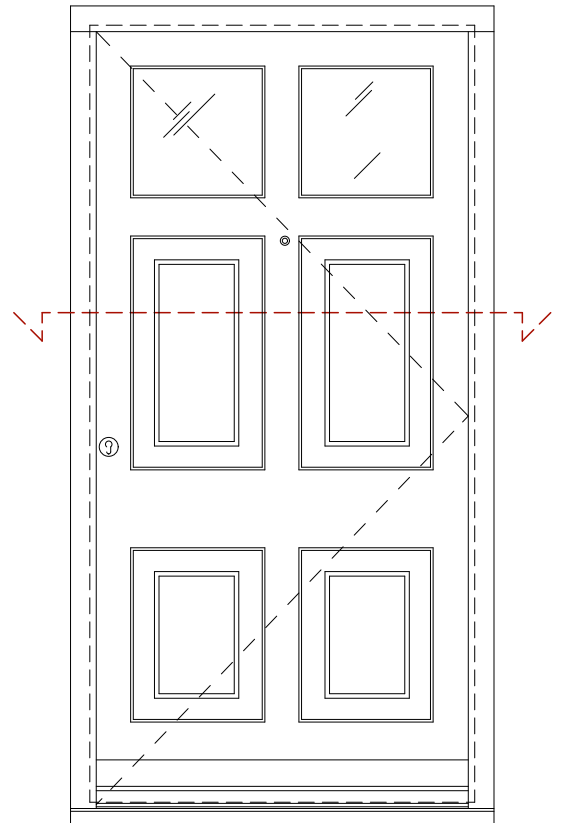

Head Section

GLAZING OPTIONS

14mm GLAZING

SINGLE GLAZED

Glazing Jambs Section

GLAZING OPTIONS

14mm GLAZING

SINGLE GLAZED

Note: Door can be either left or right hand opening.

Jambs Section

Note: Door can be either left or right hand opening.

Timber Cill Section

60mm Cill Extension
Options: Flush, 35mm, 85mm or 110mm

Optional Timber Panel Section