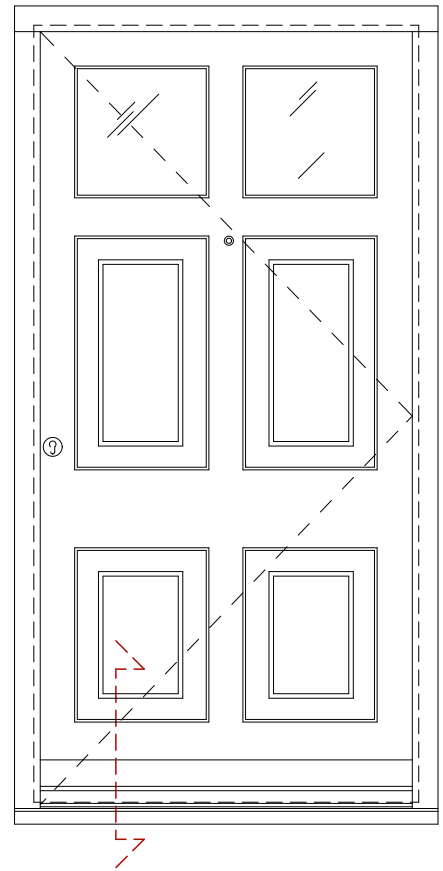

Note: Door can be either left or right hand opening.

Jambs Section

Note: Door can be either left or right hand opening.

Timber Cill Section

60mm Cill Extension
Options: Flush, 35mm, 85mm or 110mm

Optional Timber Panel Section