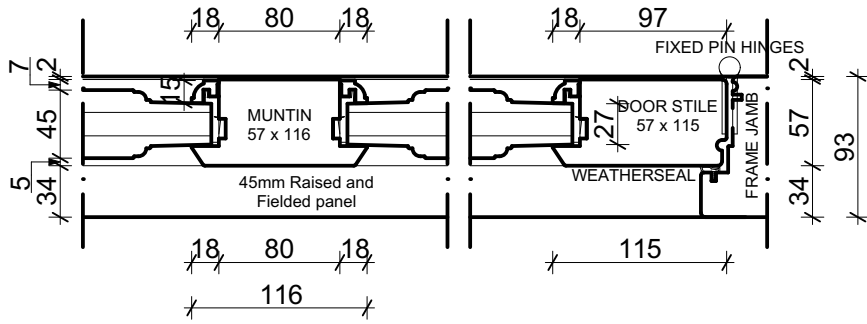

Head Section

GLAZING OPTIONS

14mm GLAZING

SINGLE GLAZED

Glazing Jambs Section

GLAZING OPTIONS

14mm GLAZING

SINGLE GLAZED

Note: Door can be either left or right hand opening.

Jambs Section

Note: Door can be either left or right hand opening.

Timber Cill Section

60mm Cill Extension
Options: Flush, 35mm, 85mm or 110mm

Optional Timber Panel Section

27mm Panel with Bolection Mould