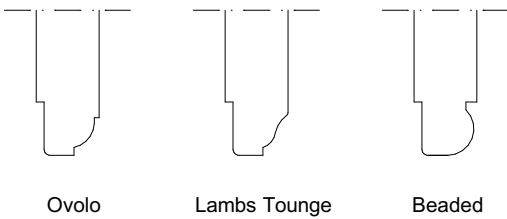

Spring Sash Window Section; Georgian style

Jamb Section

Ovolo Lambs Tongue Beaded

External Linera can be Squere Profile as shown,
Ovolo, Lambs Toungue or Beaded