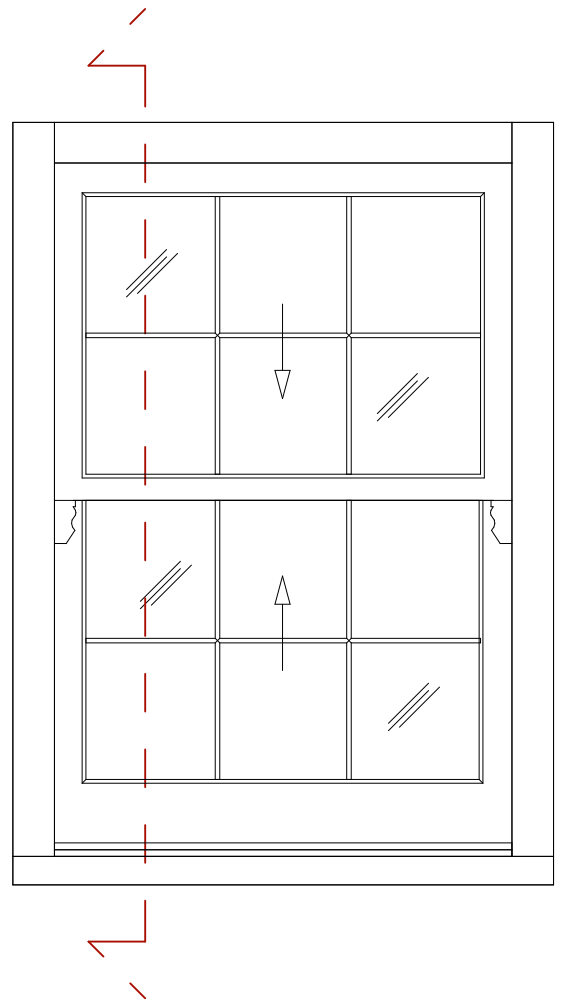

Spring Sash Window Section; Georgian style

Jamb Section

Ovolo Lambs Tongue Beaded

External Linera can be Squere Profile as shown,
Ovolo, Lambs Toungue or Beaded