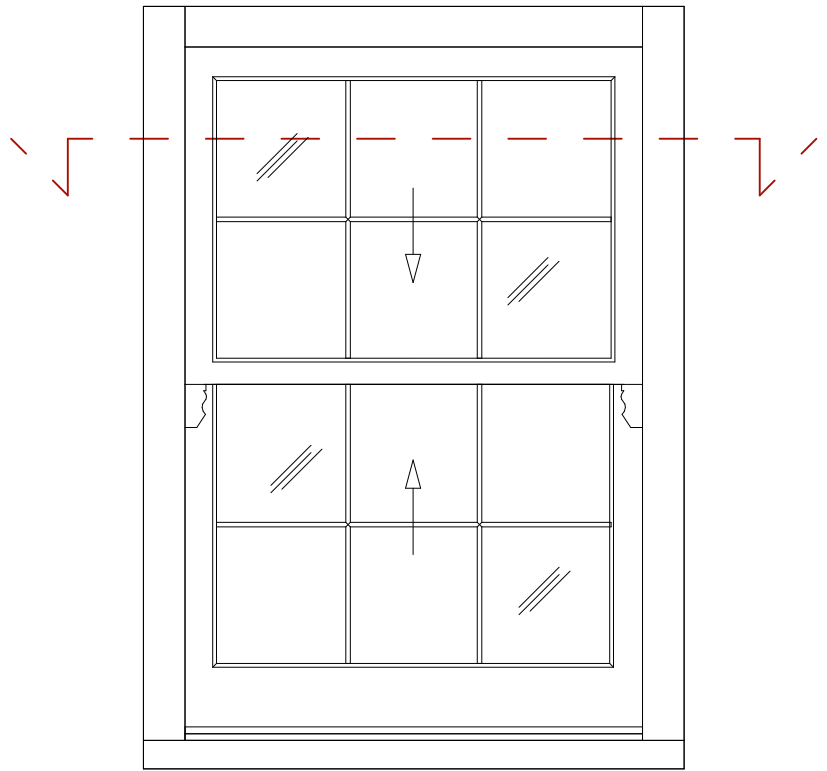

Spring Sash Window Section; Georgian style

Jamb Section

Ovolo Lambs Tongue Beaded

External Linera can be Squere Profile as shown,
Ovolo, Lambs Toungue or Beaded