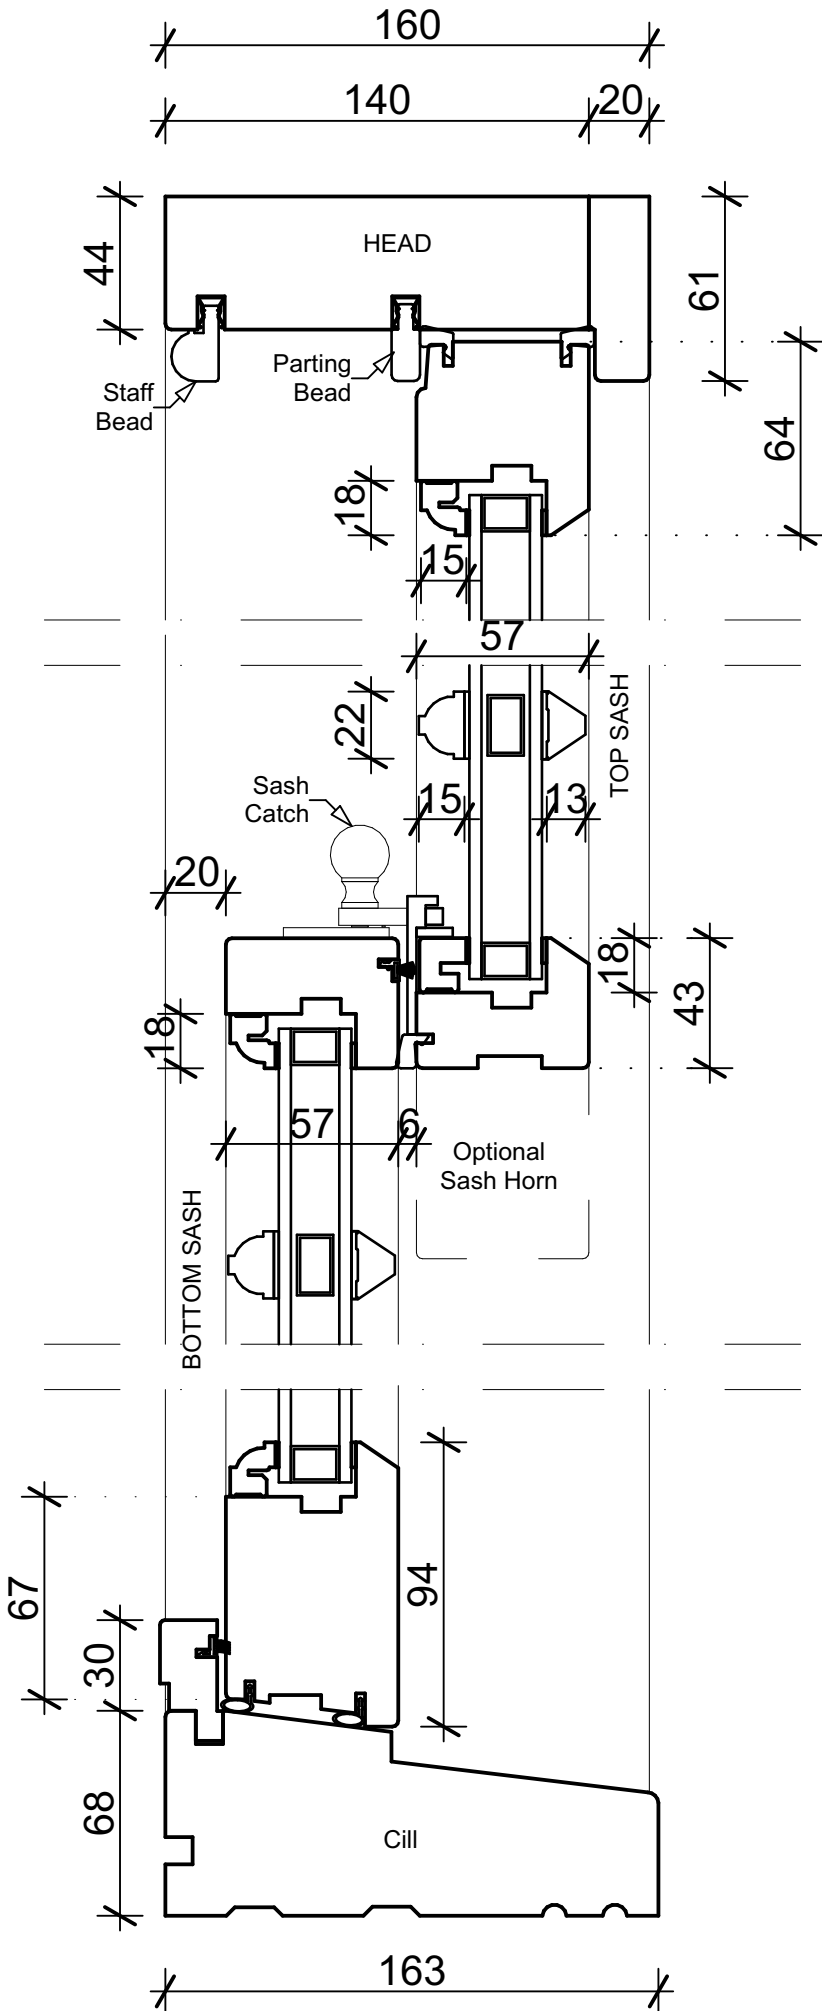

Spring Sash Window Section; Georgian style

Jamb Section

Ovolo Lambs Tongue Beaded

External Linera can be Squere Profile as shown,
Ovolo, Lambs Toungue or Beaded