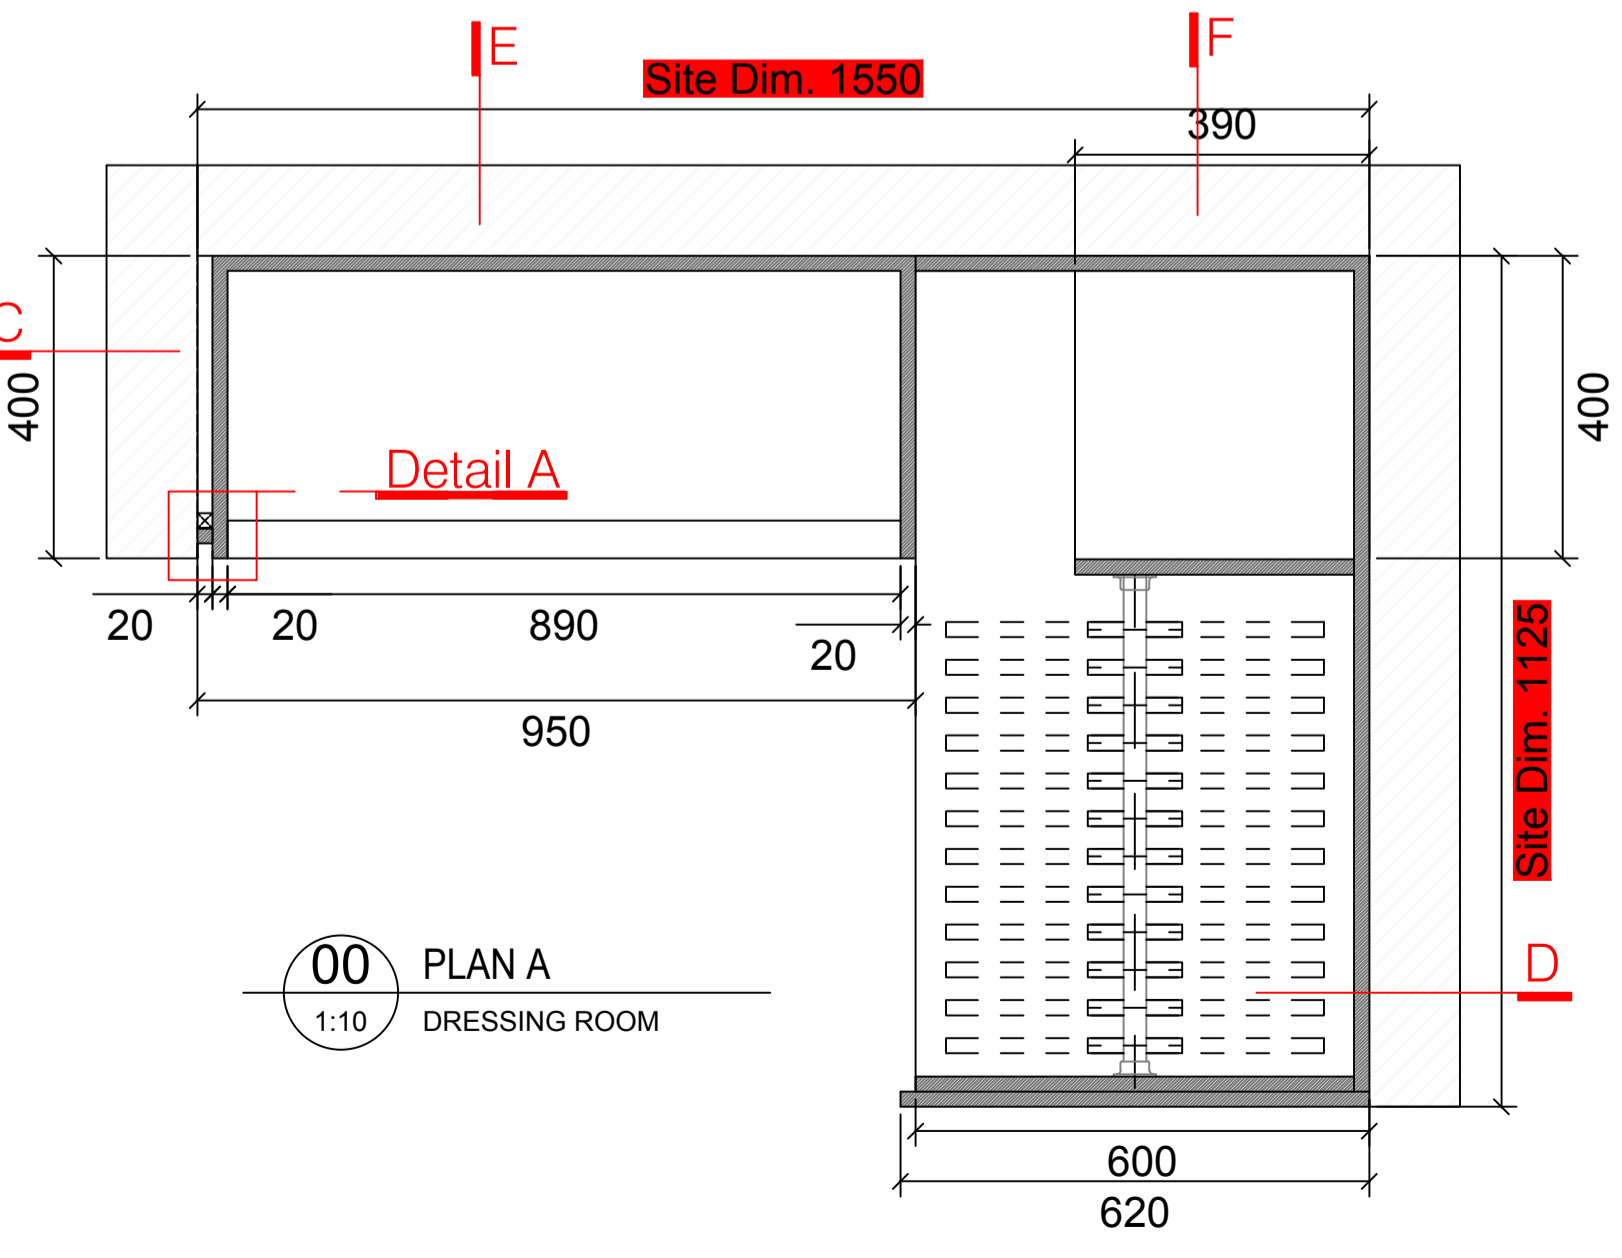

00 PLAN A
1:10 DRESSING ROOM