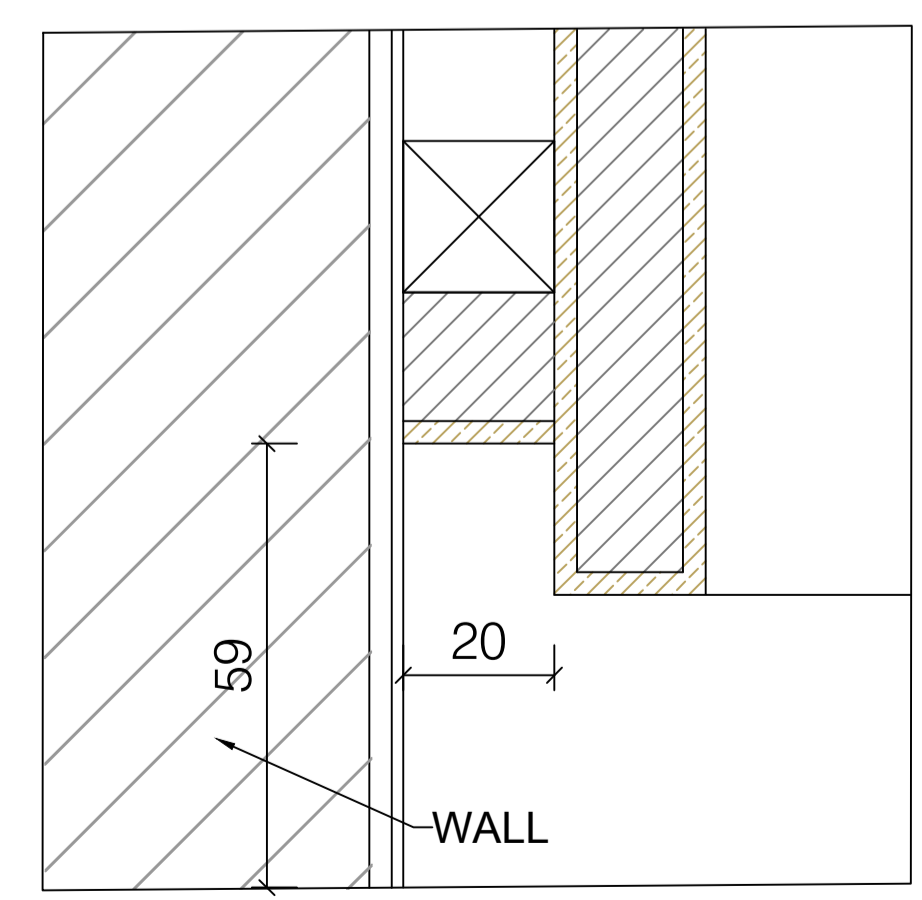

03 SECTION E
1:10 DRESSING ROOM

04 SECTION F
1:10 DRESSING ROOM

00 PLAN A
1:10 DRESSING ROOM

01 PLAN B
1:10 DRESSING ROOM

FINISHES:
INTERNALS: CREME UB05 PRIMO FIORE
EXTERNALS: RAL 7044
LIGHTING: LIGHTING: HAFELE LOOX LED STRIP WITH ALUMINUM PROFILE WITH MILKY DIFFUSER 833.72.844
HANDLES: 11 x Plank Hardware Humboldt Knurled Button knob - Antique Brass

LOCATION PLAN

NOTE: ALL DIMENSIONS ARE IN MILLIMETERS UNLESS NOTED OTHERWISE AND TO BE VERIFIED ON SITE BEFORE PROCEEDING WITH ANY JOINERY.

AG MERIDIAN JOINERY	
PROJECT: 2 OVINGTON SQUARE J-06 DRESSING ROOM (1)_R03	
SCALE 1:10 @ A1 1:20 @ A3	

01 SECTION C
1:10 DRESSING ROOM

02 SECTION D
1:10 DRESSING ROOM

00 PLAN A
1:10 DRESSING ROOM

06 Detail A
1:1 DRESSING ROOM

07 Detail B
1:1 DRESSING ROOM

08 Detail C
1:1 DRESSING ROOM

FINISHES:
INTERNALS: CREME UB05 PRIMO FIORE
EXTERNALS: RAL 7044
LIGHTING: LIGHTING: HAFELE LOOX LED STRIP WITH ALUMINUM PROFILE WITH MILKY DIFFUSER 833.72.844
HANDLES: 11 x Plank Hardware Humboldt Knurled Button knob - Antique Brass