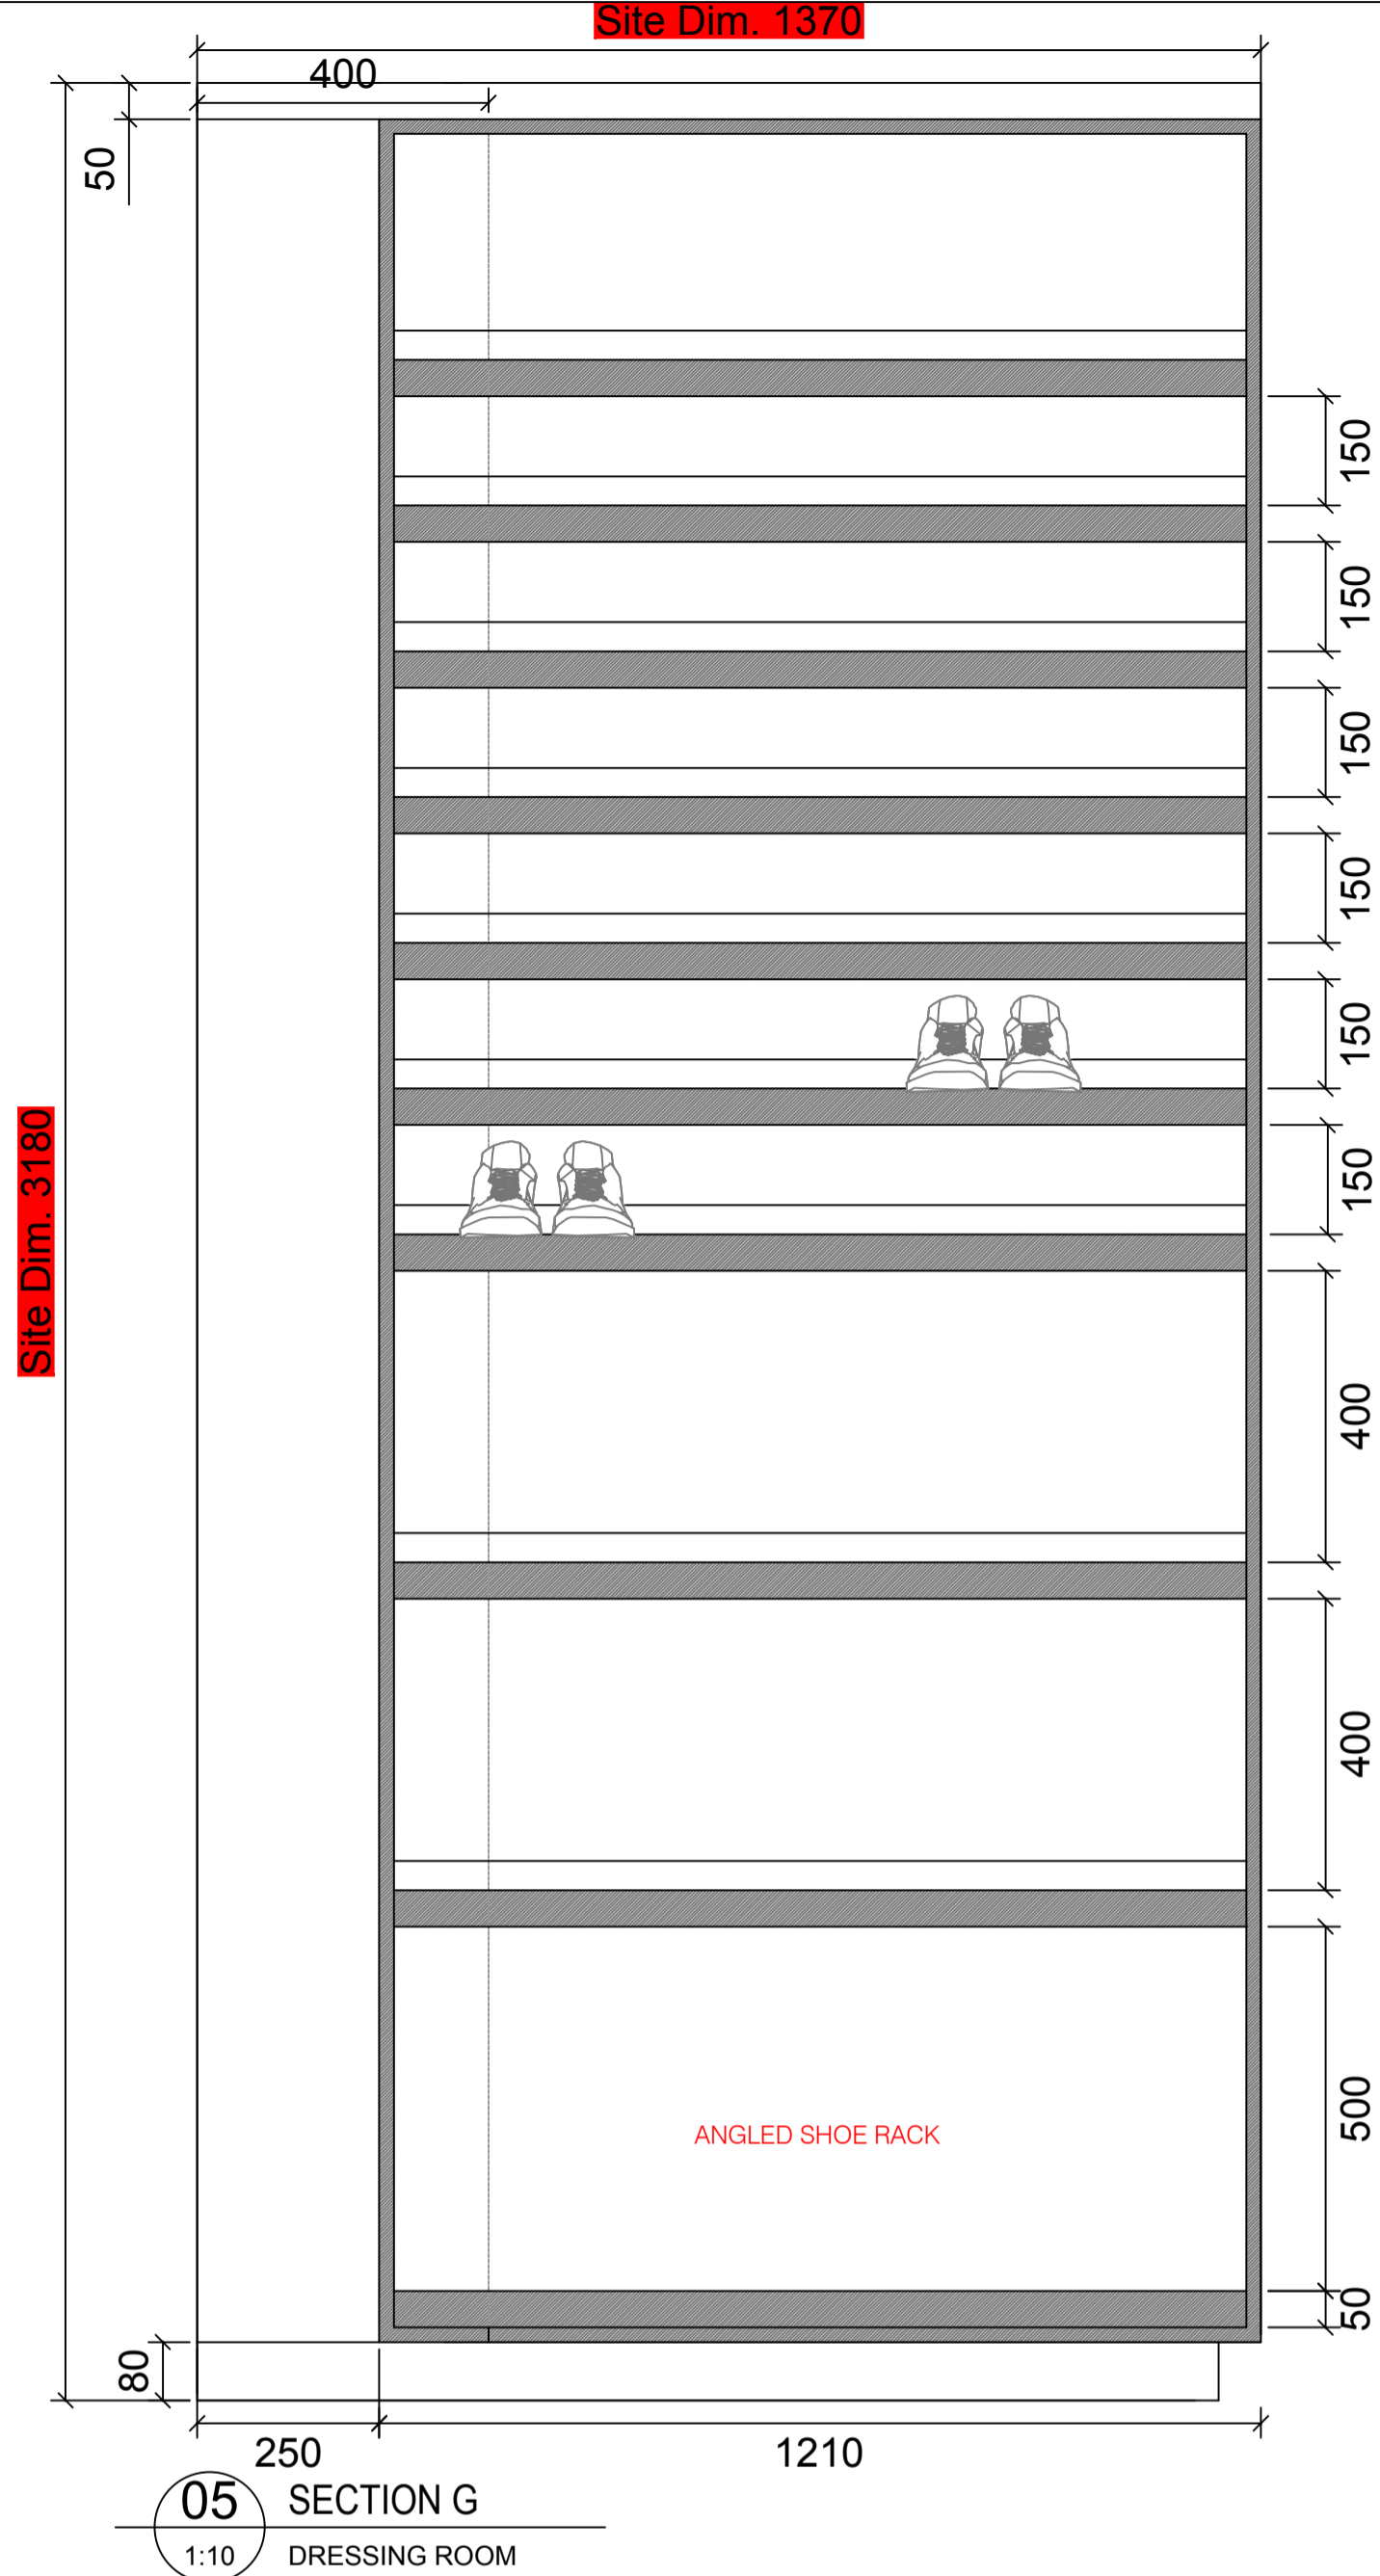

LOCATION PLAN

NOTE: ALL DIMENSIONS ARE IN MILLIMETERS UNLESS NOTED OTHERWISE AND TO BE VERIFIED ON SITE BEFORE PROCEEDING WITH ANY JOINERY.

AG MERIDIAN JOINERY 
PROJECT:
2 OVINGTON SQUARE
J-06 DRESSING ROOM
(2)_R03

LOCATION PLAN

NOTE: ALL DIMENSIONS ARE IN MILLIMETERS UNLESS NOTED OTHERWISE AND TO BE VERIFIED ON SITE BEFORE PROCEEDING WITH ANY JOINERY.

AG MERIDIAN JOINERY	
PROJECT: 2 OVINGTON SQUARE J-07 DRESSING ROOM (1)_R04	
SCALE 1:10 @ A1 1:20 @ A3	

03 SECTION E
1:10 DRESSING ROOM
Site Dim. 1125

04 SECTION F
1:10 DRESSING ROOM
Site Dim. 1125

05 SECTION G
1:10 DRESSING ROOM
Site Dim. 1370

00 PLAN A
1:10 DRESSING ROOM
Site Dim. 1120

01 PLAN B
1:10 DRESSING ROOM
Site Dim. 1120

LOCATION PLAN

NOTE: ALL DIMENSIONS ARE IN MILLIMETERS UNLESS NOTED OTHERWISE AND TO BE VERIFIED ON SITE BEFORE PROCEEDING WITH ANY JOINERY.

AG MERIDIAN JOINERY	
PROJECT: 2 OVINGTON SQUARE J-07 DRESSING ROOM (2)_R03	
SCALE 1:10 @ A1 1:20 @ A3	