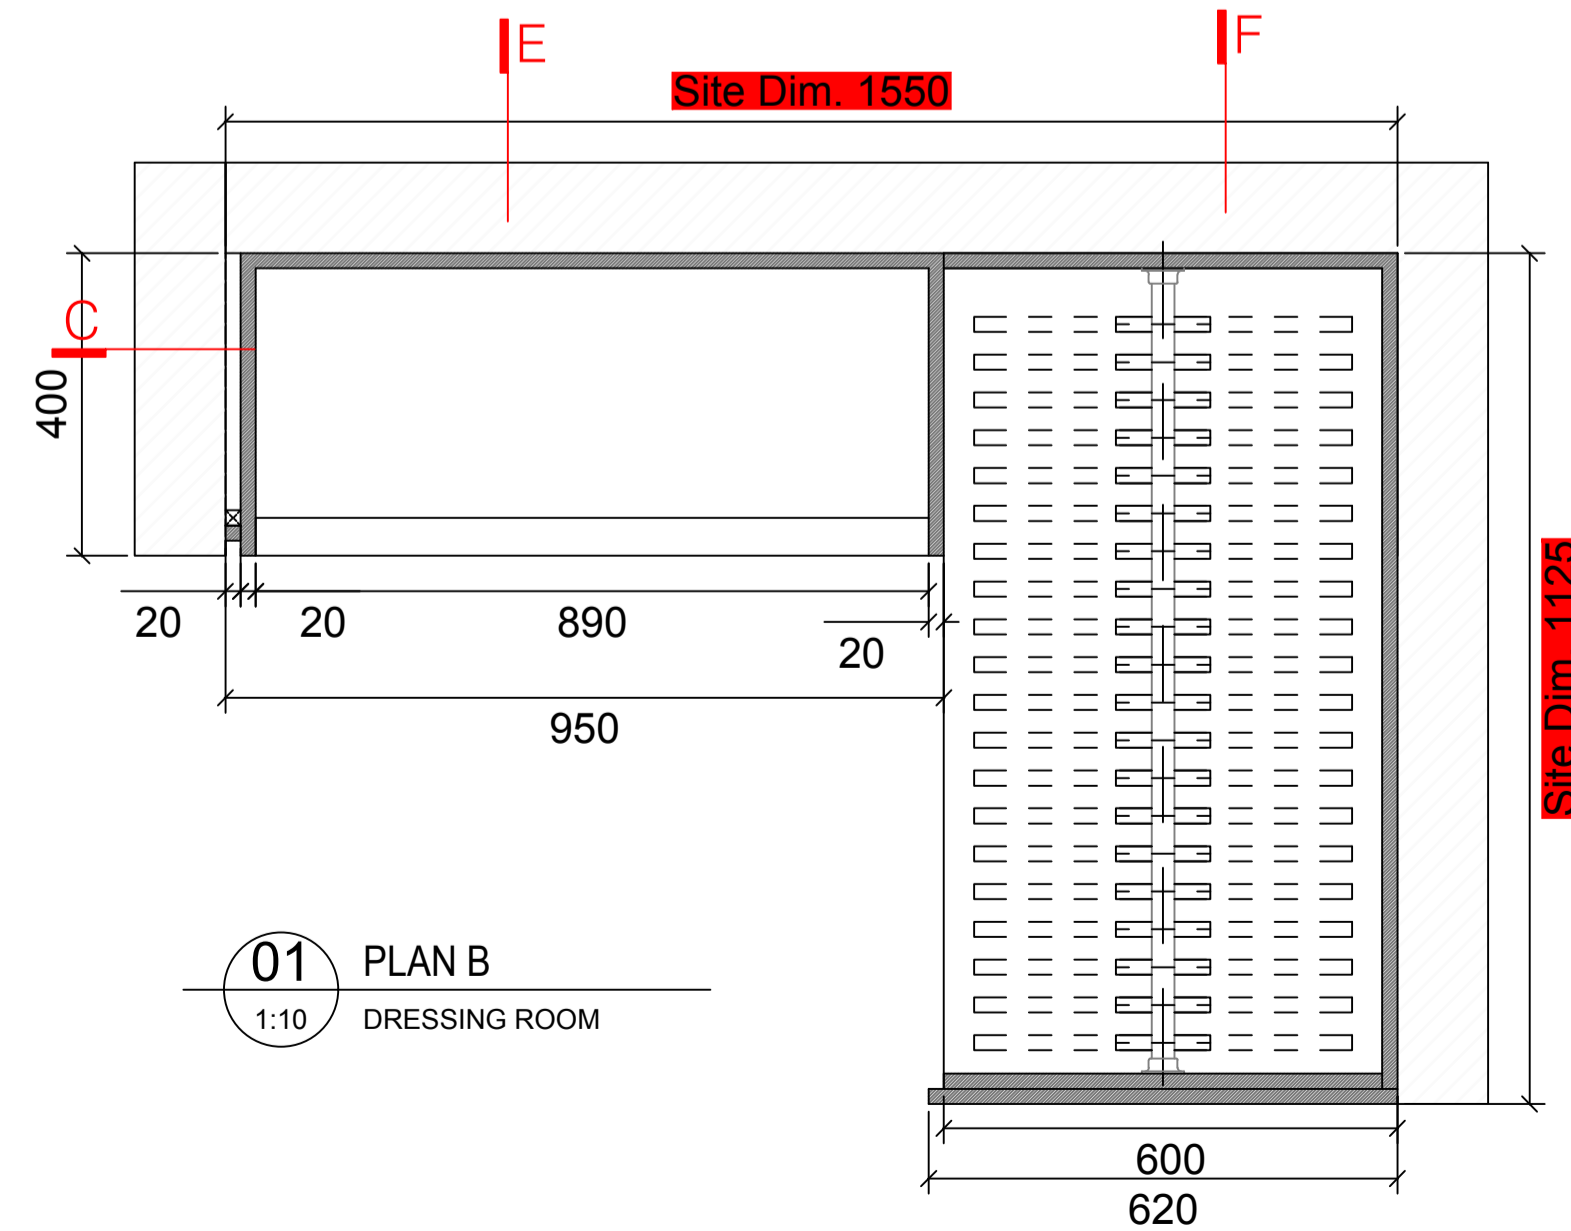

03 SECTION E
1:10 DRESSING ROOM

04 SECTION F
1:10 DRESSING ROOM

00 PLAN A
1:10 DRESSING ROOM

01 PLAN B
1:10 DRESSING ROOM

FINISHES:
INTERNALS: CREME UB05 PRIMO FIORE
EXTERNALS: RAL 7044
LIGHTING: LIGHTING: HAFELE LOOX LED STRIP WITH ALUMINUM PROFILE WITH MILKY DIFFUSER 833.72.844
HANDLES: 11 x Plank Hardware Humboldt Knurled Button knob - Antique Brass

LOCATION PLAN

NOTE: ALL DIMENSIONS ARE IN MILLIMETERS UNLESS NOTED OTHERWISE AND TO BE VERIFIED ON SITE BEFORE PROCEEDING WITH ANY JOINERY.

AG MERIDIAN JOINERY	
PROJECT: 2 OVINGTON SQUARE J-06 DRESSING ROOM (1)_R03	
SCALE 1:10 @ A1 1:20 @ A3	

LOCATION PLAN

NOTE: ALL DIMENSIONS ARE IN MILLIMETERS UNLESS NOTED OTHERWISE AND TO BE VERIFIED ON SITE BEFORE PROCEEDING WITH ANY JOINERY.

AG MERIDIAN JOINERY	
PROJECT: 2 OVINGTON SQUARE J-07 DRESSING ROOM (1)_R04	
SCALE 1:10 @ A1 1:20 @ A3	

LOCATION PLAN

NOTE: ALL DIMENSIONS ARE IN MILLIMETERS UNLESS NOTED OTHERWISE AND TO BE VERIFIED ON SITE BEFORE PROCEEDING WITH ANY JOINERY.

AG MERIDIAN JOINERY	
PROJECT: 2 OVINGTON SQUARE J-07 DRESSING ROOM (2)_R03	
SCALE 1:10 @ A1 1:20 @ A3	