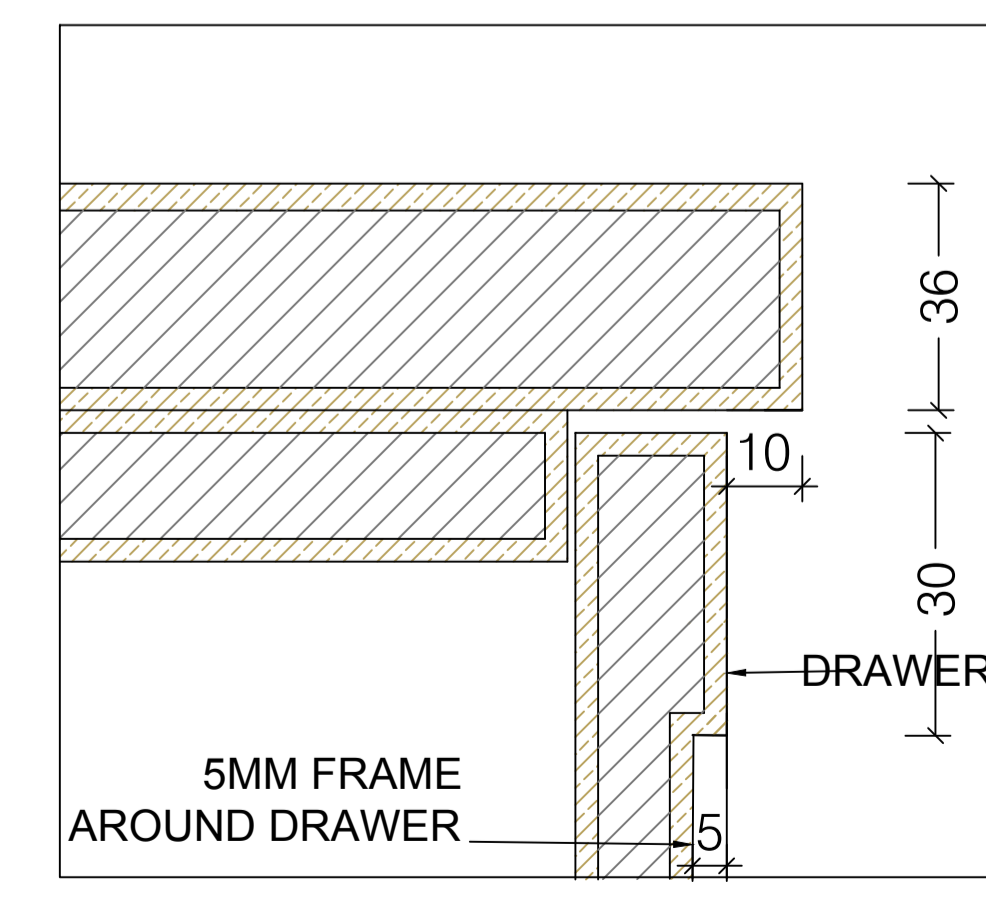

LOCATION PLAN

NOTE: ALL DIMENSIONS ARE IN MILLIMETERS UNLESS NOTED OTHERWISE AND TO BE VERIFIED ON SITE BEFORE PROCEEDING WITH ANY JOINERY.

AG MERIDIAN JOINERY	
PROJECT: 2 OVINGTON SQUARE J-06 DRESSING ROOM (1)_R03	
SCALE 1:10 @ A1 1:20 @ A3	

01 SECTION C
1:10 DRESSING ROOM

02 SECTION D
1:10 DRESSING ROOM

00 PLAN A
1:10 DRESSING ROOM

06 Detail A
1:1 DRESSING ROOM

07 Detail B
1:1 DRESSING ROOM

08 Detail C
1:1 DRESSING ROOM

FINISHES:
INTERNALS: CREME UB05 PRIMO FIORE
EXTERNALS: RAL 7044
LIGHTING: LIGHTING: HAFELE LOOX LED STRIP WITH ALUMINUM PROFILE WITH MILKY DIFFUSER 833.72.844
HANDLES: 11 x Plank Hardware Humboldt Knurled Button knob - Antique Brass

LOCATION PLAN

NOTE: ALL DIMENSIONS ARE IN MILLIMETERS UNLESS NOTED OTHERWISE AND TO BE VERIFIED ON SITE BEFORE PROCEEDING WITH ANY JOINERY.

AG MERIDIAN JOINERY 
PROJECT:
2 OVINGTON SQUARE
J-06 DRESSING ROOM
(2)_R03

LOCATION PLAN

NOTE: ALL DIMENSIONS ARE IN MILLIMETERS UNLESS NOTED OTHERWISE AND TO BE VERIFIED ON SITE BEFORE PROCEEDING WITH ANY JOINERY.

AG MERIDIAN JOINERY	
PROJECT: 2 OVINGTON SQUARE J-07 DRESSING ROOM (1)_R04	
SCALE 1:10 @ A1 1:20 @ A3	