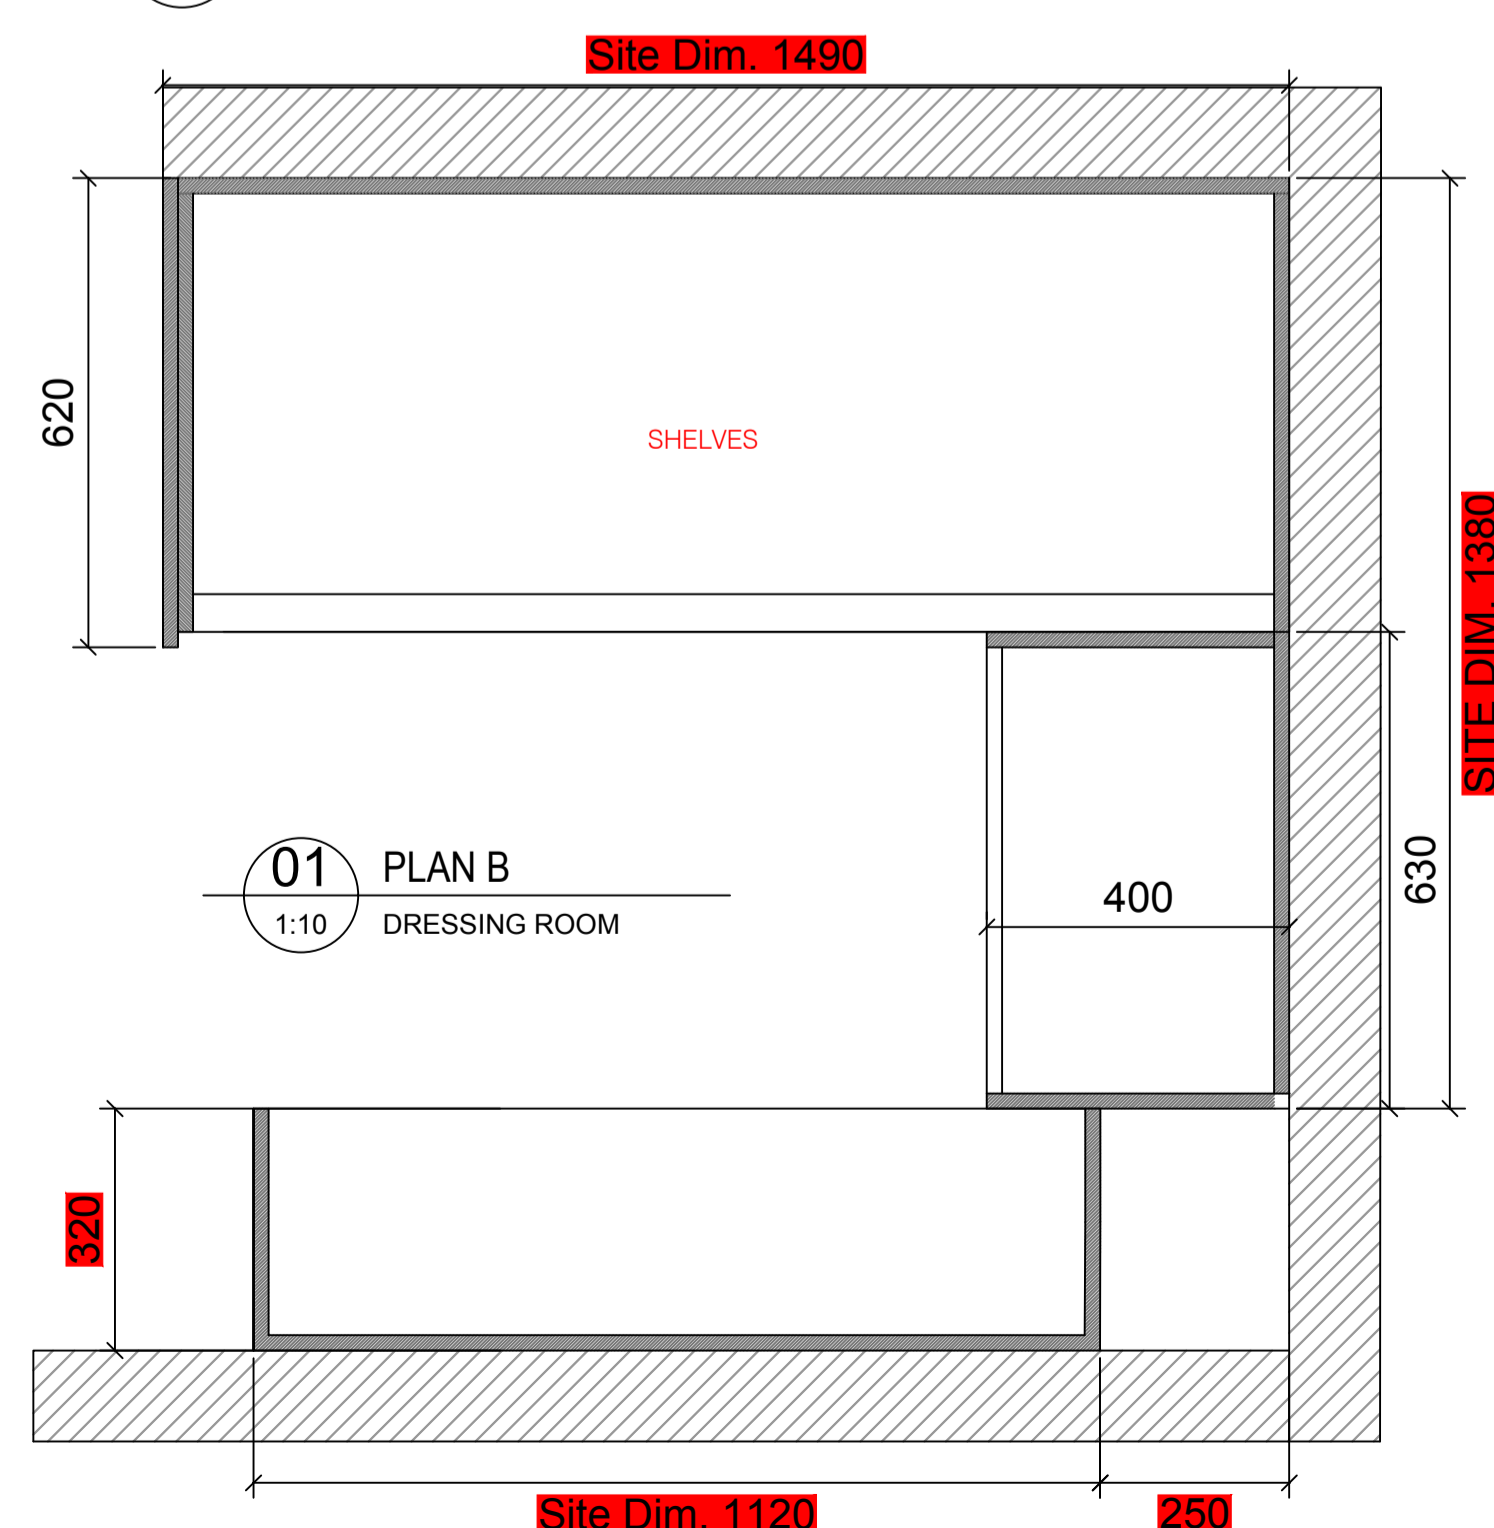

LOCATION PLAN

NOTE: ALL DIMENSIONS ARE IN MILLIMETERS UNLESS NOTED OTHERWISE AND TO BE VERIFIED ON SITE BEFORE PROCEEDING WITH ANY JOINERY.

AG MERIDIAN JOINERY 
PROJECT:
2 OVINGTON SQUARE
J-06 DRESSING ROOM
(2)_R03

LOCATION PLAN

NOTE: ALL DIMENSIONS ARE IN MILLIMETERS UNLESS NOTED OTHERWISE AND TO BE VERIFIED ON SITE BEFORE PROCEEDING WITH ANY JOINERY.

AG MERIDIAN JOINERY	
PROJECT: 2 OVINGTON SQUARE J-07 DRESSING ROOM (1)_R04	
SCALE 1:10 @ A1 1:20 @ A3	

03 SECTION E
1:10 DRESSING ROOM
Site Dim. 1125

04 SECTION F
1:10 DRESSING ROOM
Site Dim. 1125

05 SECTION G
1:10 DRESSING ROOM
Site Dim. 1370

00 PLAN A
1:10 DRESSING ROOM
Site Dim. 1120

01 PLAN B
1:10 DRESSING ROOM
Site Dim. 1120

LOCATION PLAN

NOTE: ALL DIMENSIONS ARE IN MILLIMETERS UNLESS NOTED OTHERWISE AND TO BE VERIFIED ON SITE BEFORE PROCEEDING WITH ANY JOINERY.

AG MERIDIAN JOINERY	
PROJECT: 2 OVINGTON SQUARE J-07 DRESSING ROOM (2)_R03	
SCALE 1:10 @ A1 1:20 @ A3	