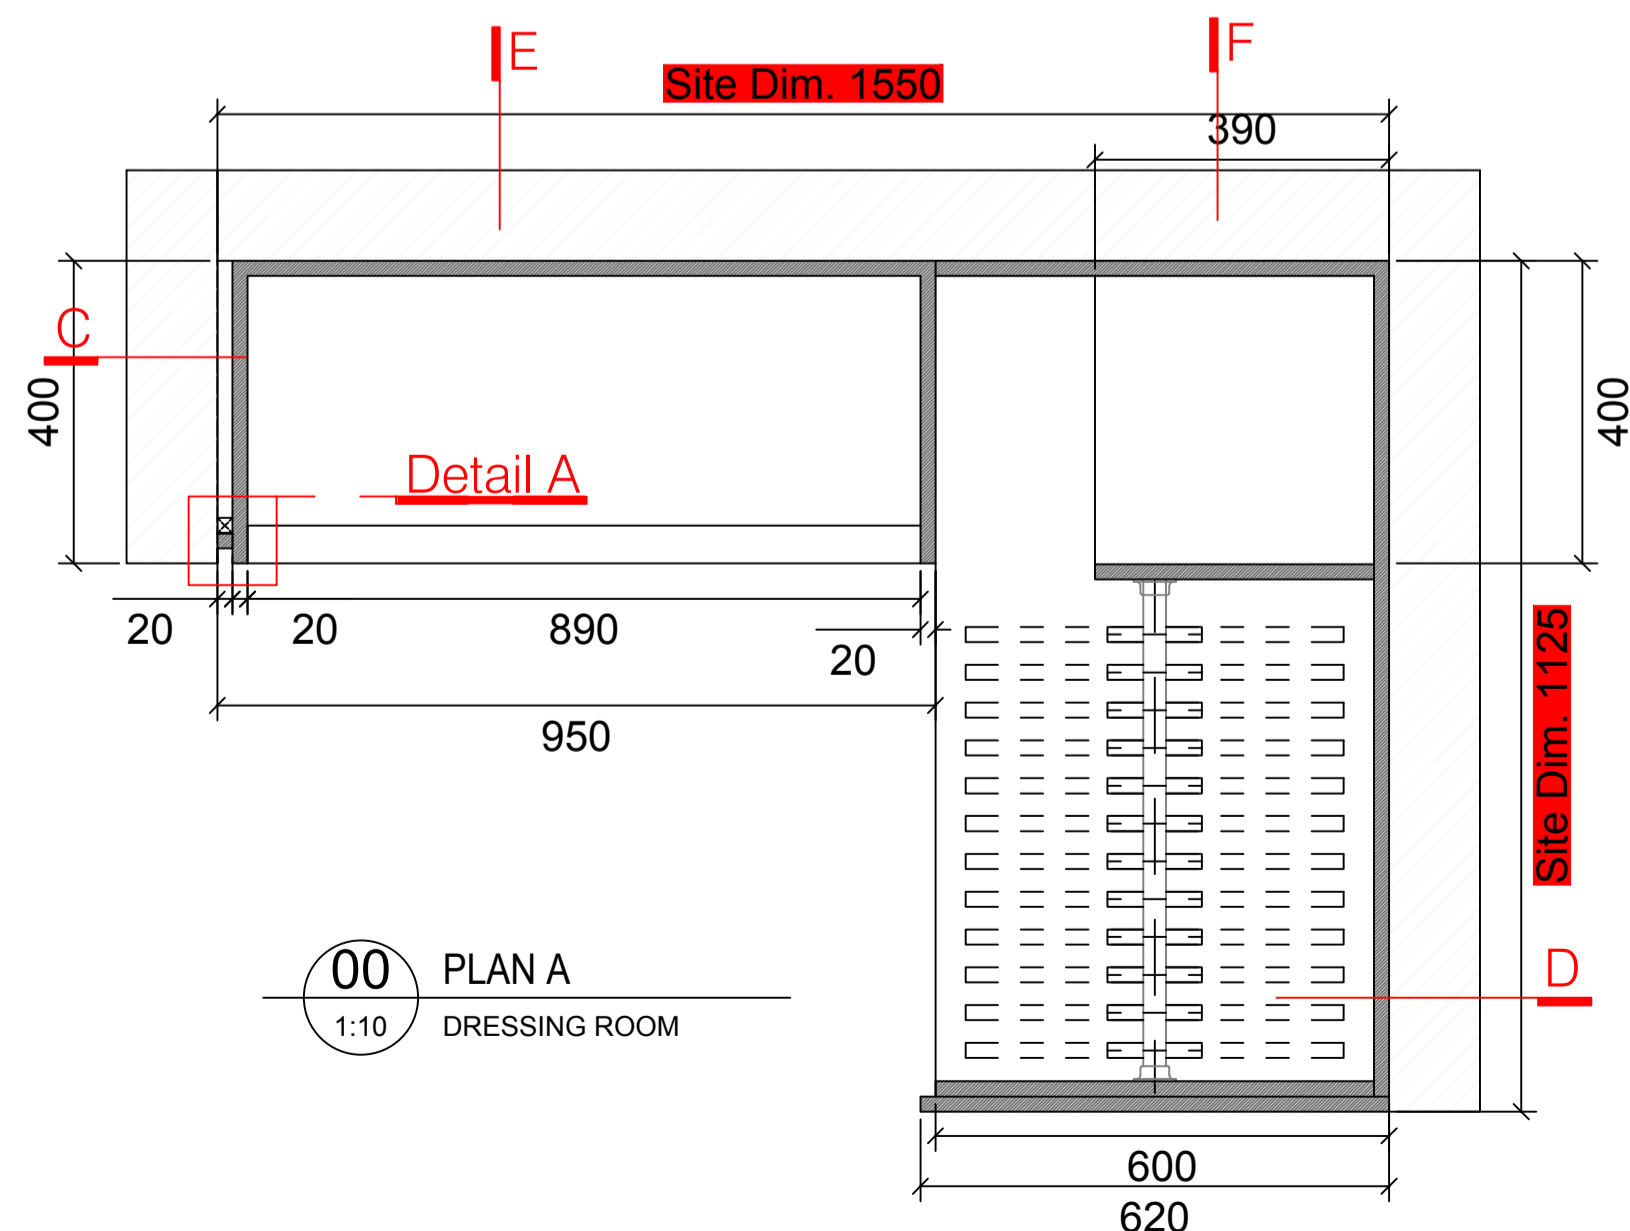

03 SECTION E
1:10 DRESSING ROOM

04 SECTION F
1:10 DRESSING ROOM

00 PLAN A
1:10 DRESSING ROOM

01 PLAN B
1:10 DRESSING ROOM

FINISHES:
INTERNALS: CREME UB05 PRIMO FIORE
EXTERNALS: RAL 7044
LIGHTING: LIGHTING: HAFELE LOOX LED STRIP WITH ALUMINUM PROFILE WITH MILKY DIFFUSER 833.72.844
HANDLES: 11 x Plank Hardware Humboldt Knurled Button knob - Antique Brass

LOCATION PLAN

NOTE: ALL DIMENSIONS ARE IN MILLIMETERS UNLESS NOTED OTHERWISE AND TO BE VERIFIED ON SITE BEFORE PROCEEDING WITH ANY JOINERY.

AG MERIDIAN JOINERY	
PROJECT: 2 OVINGTON SQUARE J-06 DRESSING ROOM (1)_R03	
SCALE 1:10 @ A1 1:20 @ A3	

LOCATION PLAN

NOTE: ALL DIMENSIONS ARE IN MILLIMETERS UNLESS NOTED OTHERWISE AND TO BE VERIFIED ON SITE BEFORE PROCEEDING WITH ANY JOINERY.

AG MERIDIAN JOINERY	
PROJECT: 2 OVINGTON SQUARE J-07 DRESSING ROOM (1)_R04	
SCALE 1:10 @ A1 1:20 @ A3	

LOCATION PLAN

NOTE: ALL DIMENSIONS ARE IN MILLIMETERS UNLESS NOTED OTHERWISE AND TO BE VERIFIED ON SITE BEFORE PROCEEDING WITH ANY JOINERY.

AG MERIDIAN JOINERY	
PROJECT: 2 OVINGTON SQUARE J-07 DRESSING ROOM (2)_R03	
SCALE 1:10 @ A1 1:20 @ A3	