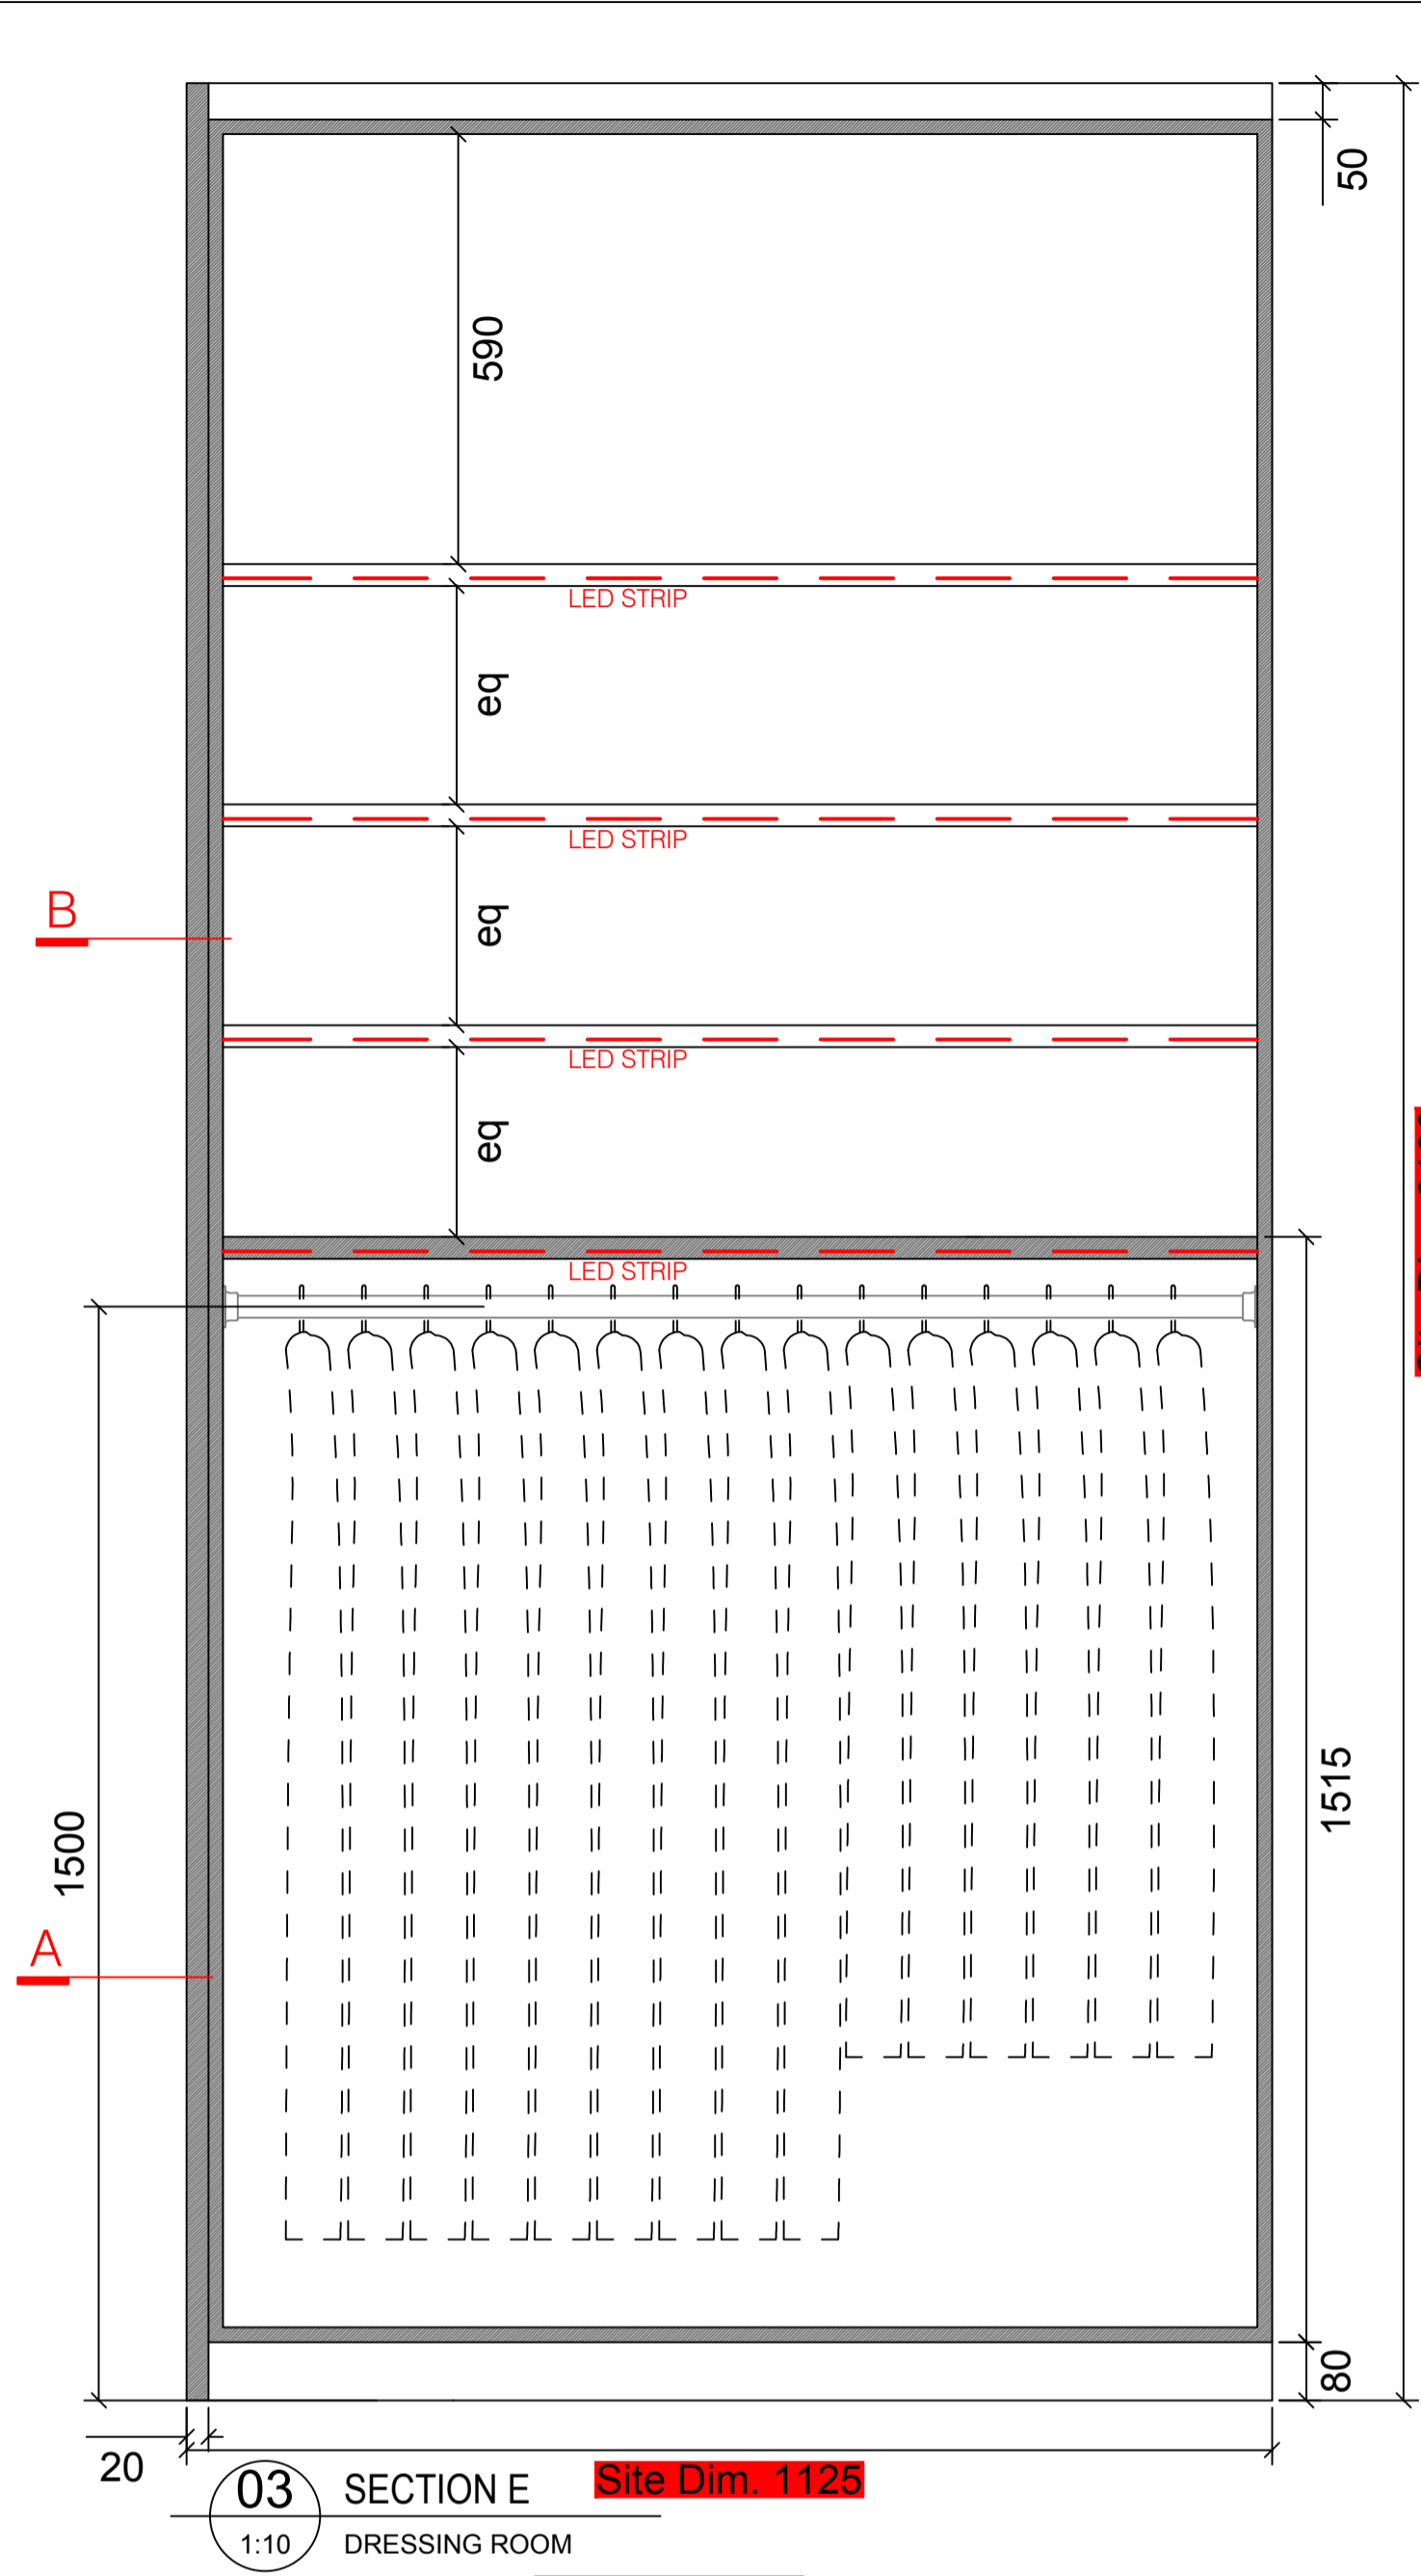

LOCATION PLAN

NOTE: ALL DIMENSIONS ARE IN MILLIMETERS UNLESS NOTED OTHERWISE AND TO BE VERIFIED ON SITE BEFORE PROCEEDING WITH ANY JOINERY.

AG MERIDIAN JOINERY	
PROJECT: 2 OVINGTON SQUARE J-06 DRESSING ROOM (1)_R03	
SCALE 1:10 @ A1 1:20 @ A3	

LOCATION PLAN

NOTE: ALL DIMENSIONS ARE IN MILLIMETERS UNLESS NOTED OTHERWISE AND TO BE VERIFIED ON SITE BEFORE PROCEEDING WITH ANY JOINERY.

AG MERIDIAN JOINERY 
PROJECT:
2 OVINGTON SQUARE
J-06 DRESSING ROOM
(2)_R03

LOCATION PLAN

NOTE: ALL DIMENSIONS ARE IN MILLIMETERS UNLESS NOTED OTHERWISE AND TO BE VERIFIED ON SITE BEFORE PROCEEDING WITH ANY JOINERY.

AG MERIDIAN JOINERY	
PROJECT: 2 OVINGTON SQUARE J-07 DRESSING ROOM (1)_R04	
SCALE 1:10 @ A1 1:20 @ A3	

LOCATION PLAN

NOTE: ALL DIMENSIONS ARE IN MILLIMETERS UNLESS NOTED OTHERWISE AND TO BE VERIFIED ON SITE BEFORE PROCEEDING WITH ANY JOINERY.

AG MERIDIAN JOINERY	
PROJECT: 2 OVINGTON SQUARE J-07 DRESSING ROOM (2)_R03	
SCALE 1:10 @ A1 1:20 @ A3	