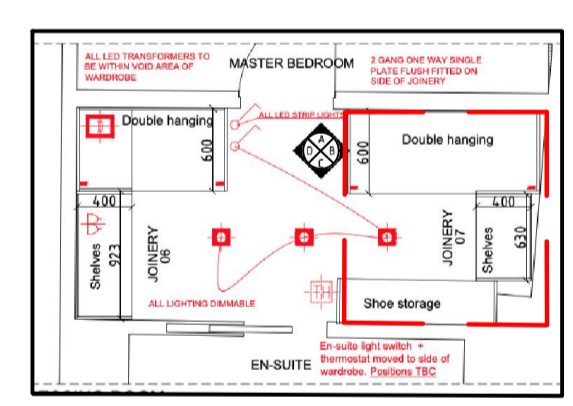

01 SECTION C
1:10 DRESSING ROOM

02 SECTION D
1:10 DRESSING ROOM

00 PLAN A
1:10 DRESSING ROOM

06 Detail A
1:1 DRESSING ROOM

07 Detail B
1:1 DRESSING ROOM

08 Detail C
1:1 DRESSING ROOM

FINISHES:
INTERNALS: CREME UB05 PRIMO FIORE
EXTERNALS: RAL 7044
LIGHTING: LIGHTING: HAFELE LOOX LED STRIP WITH ALUMINUM PROFILE WITH MILKY DIFFUSER 833.72.844
HANDLES: 11 x Plank Hardware Humboldt Knurled Button knob - Antique Brass

LOCATION PLAN

NOTE: ALL DIMENSIONS ARE IN MILLIMETERS UNLESS NOTED OTHERWISE AND TO BE VERIFIED ON SITE BEFORE PROCEEDING WITH ANY JOINERY.

AG MERIDIAN JOINERY 
PROJECT:
2 OVINGTON SQUARE
J-06 DRESSING ROOM
(2)_R03

LOCATION PLAN

NOTE: ALL DIMENSIONS ARE IN MILLIMETERS UNLESS NOTED OTHERWISE AND TO BE VERIFIED ON SITE BEFORE PROCEEDING WITH ANY JOINERY.

AG MERIDIAN JOINERY	
PROJECT: 2 OVINGTON SQUARE J-07 DRESSING ROOM (1)_R04	
SCALE 1:10 @ A1 1:20 @ A3	

03 SECTION E
1:10 DRESSING ROOM
Site Dim. 1125

04 SECTION F
1:10 DRESSING ROOM
Site Dim. 1125

05 SECTION G
1:10 DRESSING ROOM
Site Dim. 1370

00 PLAN A
1:10 DRESSING ROOM
Site Dim. 1120

01 PLAN B
1:10 DRESSING ROOM
Site Dim. 1120