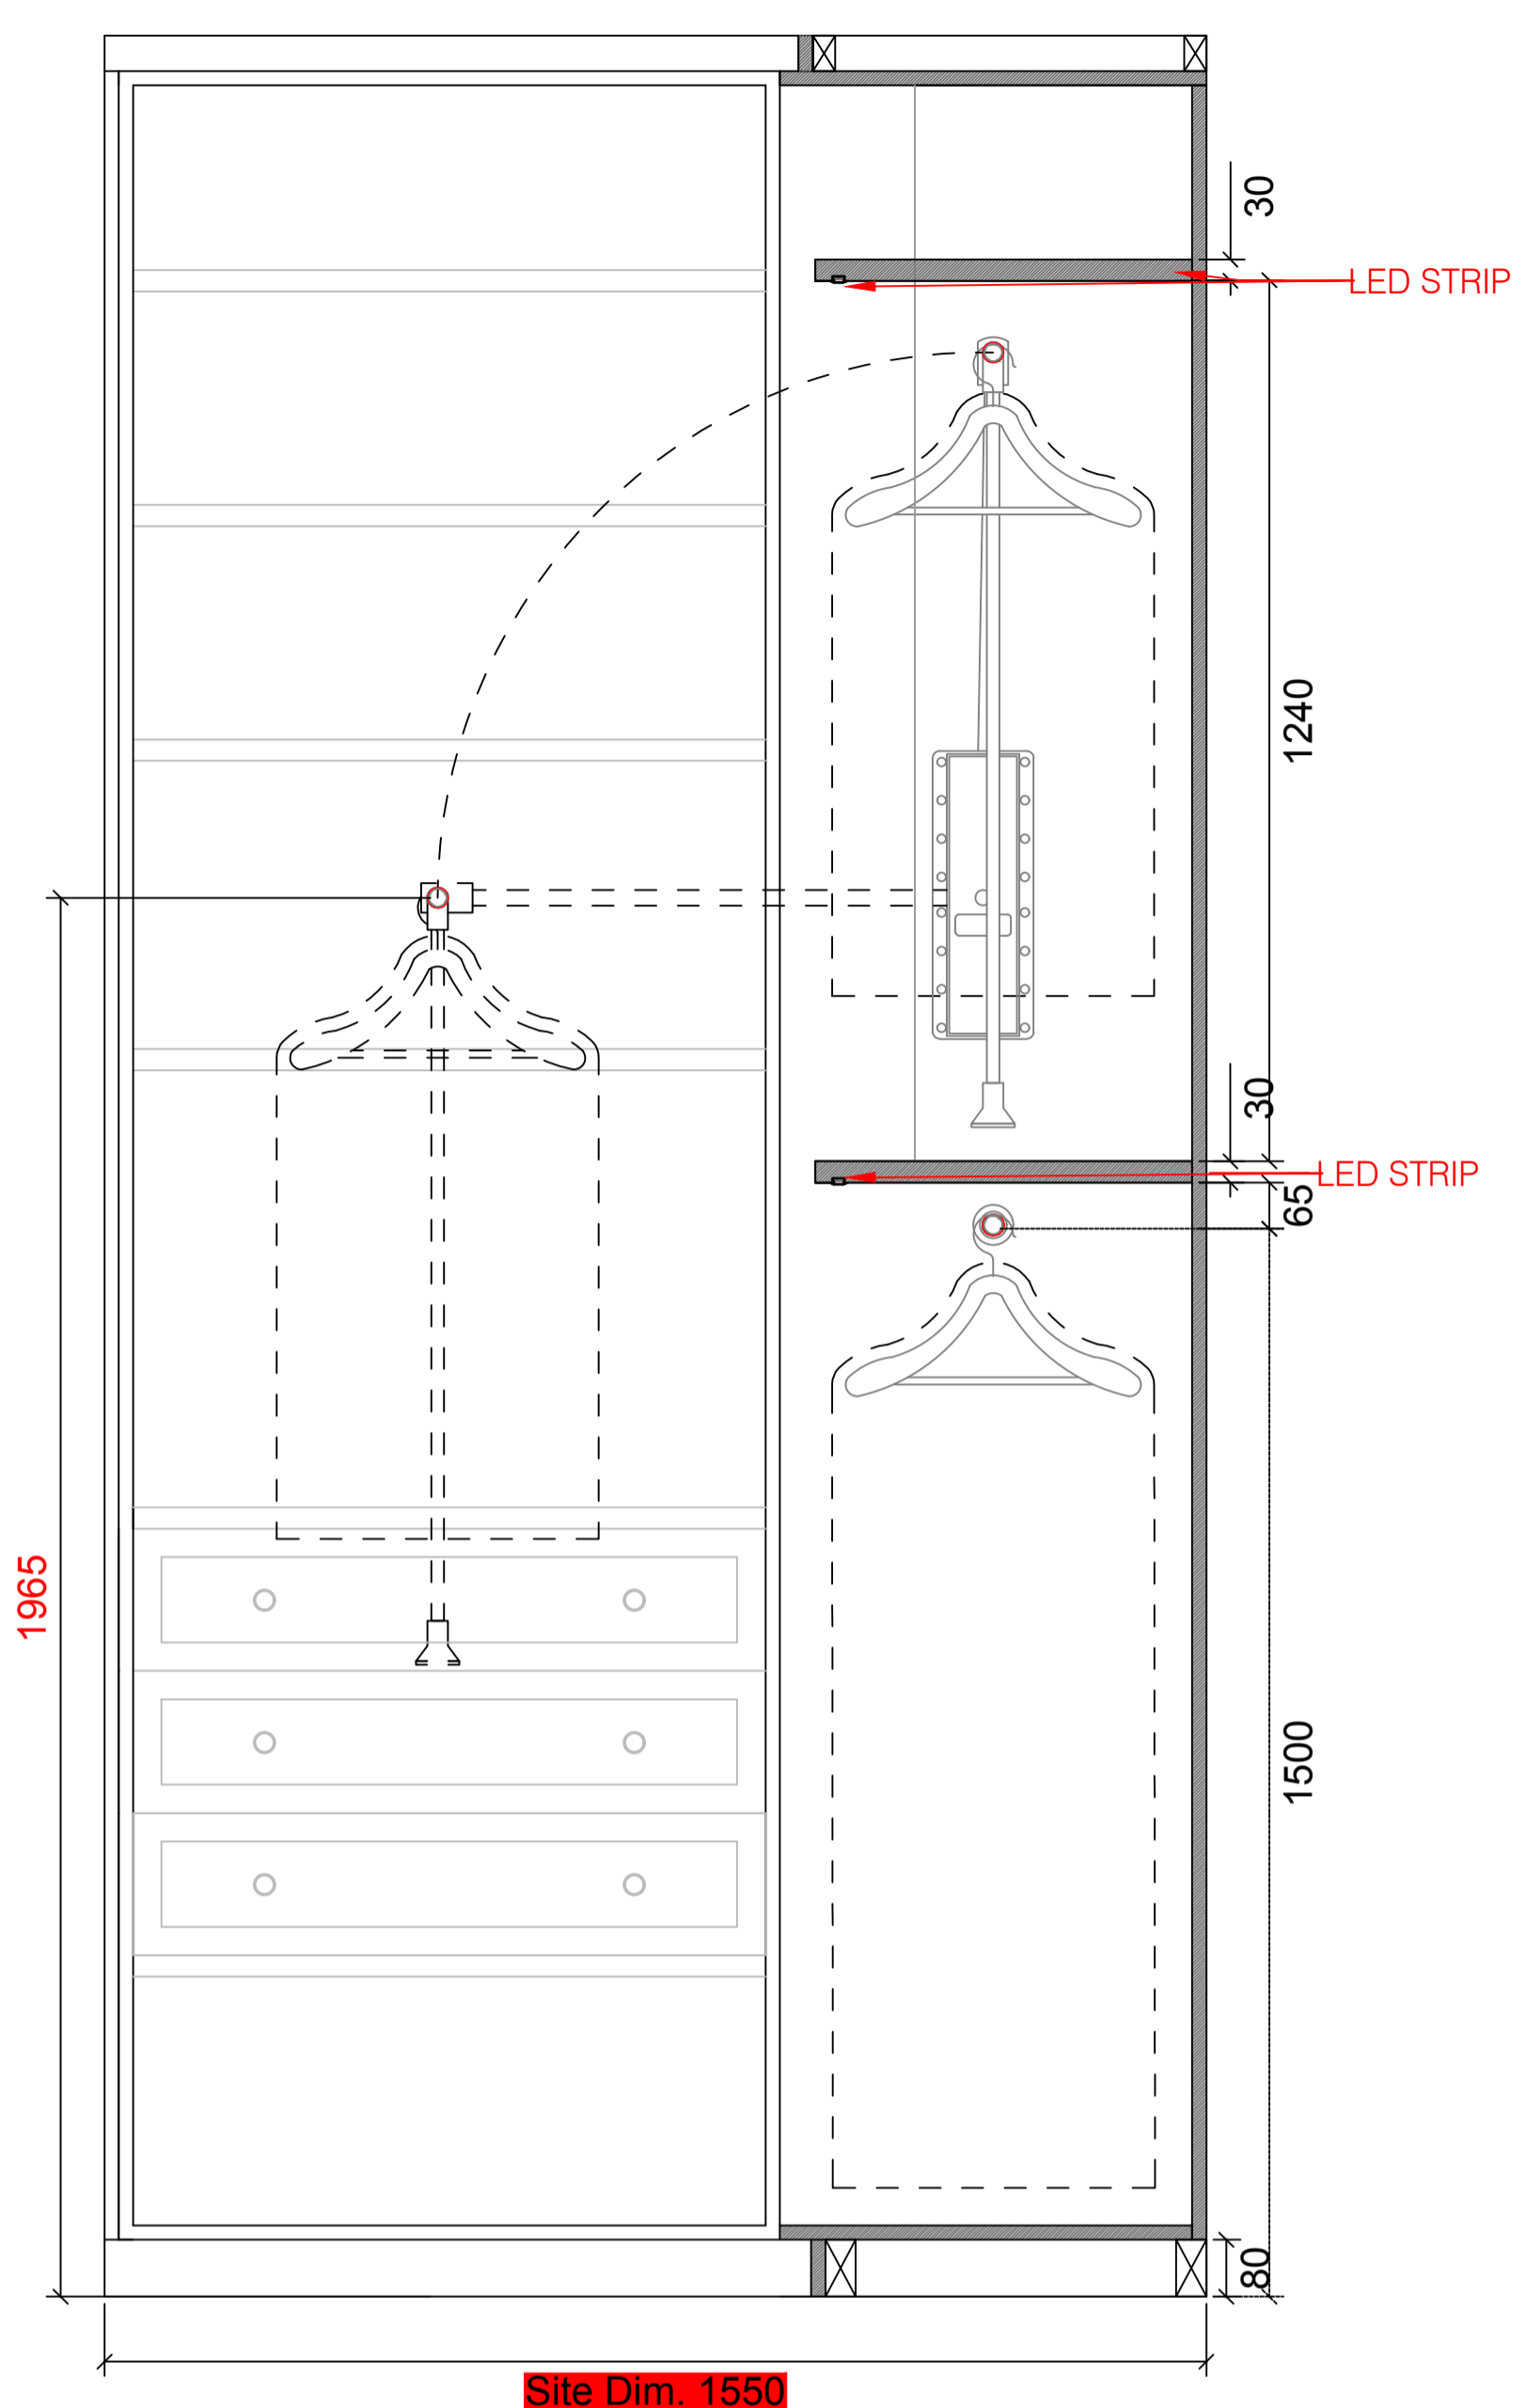

02 SECTION D
1:10 DRESSING ROOM