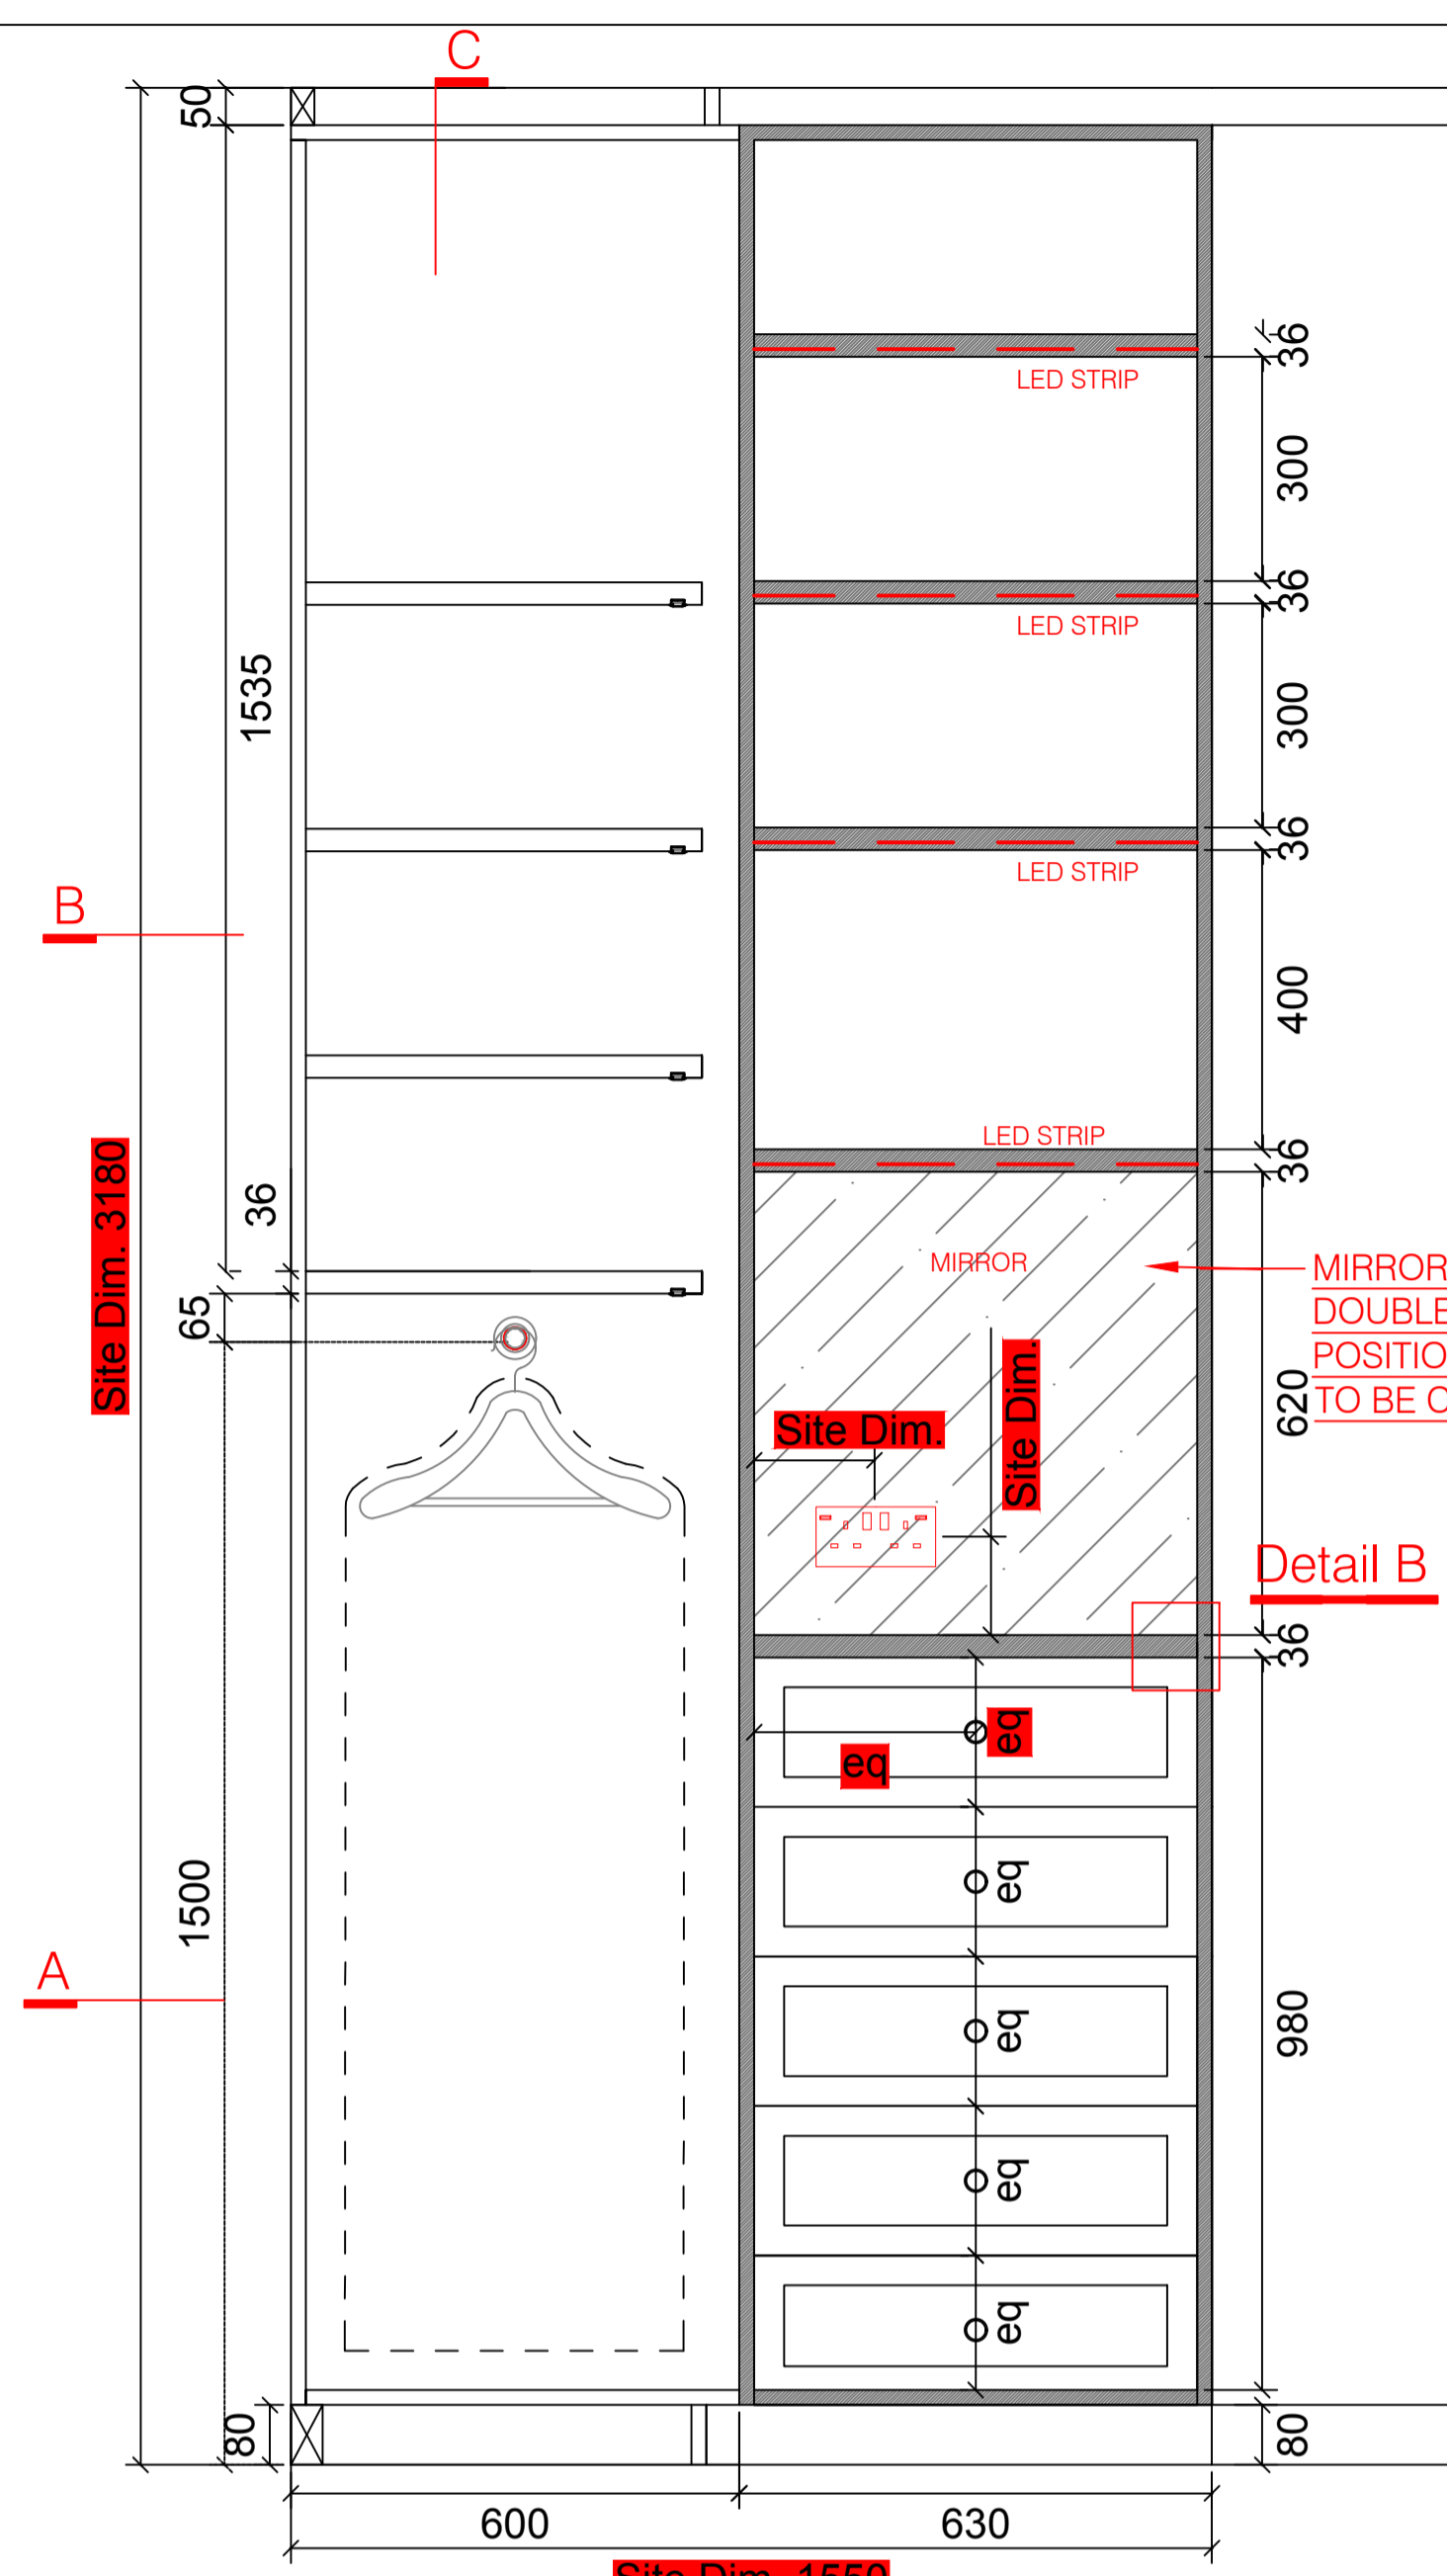

FINISHES:
INTERNALS: CREME UB05 PRIMO FIORE
EXTERNALS: RAL 7044 LIGHTING: LIGHTING: HAFELE LOOX LED STRIP WITH ALUMINUM PROFILE WITH MILKY DIFFUSER 833.72.844
HANDLES: 11 x Plank Hardware Humboldt Knurled Button knob - Antique Brass

LOCATION PLAN

NOTE: ALL DIMENSIONS ARE IN MILLIMETERS UNLESS NOTED OTHERWISE AND TO BE VERIFIED ON SITE BEFORE PROCEEDING WITH ANY JOINERY.

AG MERIDIAN JOINERY	
PROJECT: 2 OVINGTON SQUARE J-07 DRESSING ROOM (1)_R04	
SCALE 1:10 @ A1 1:20 @ A3