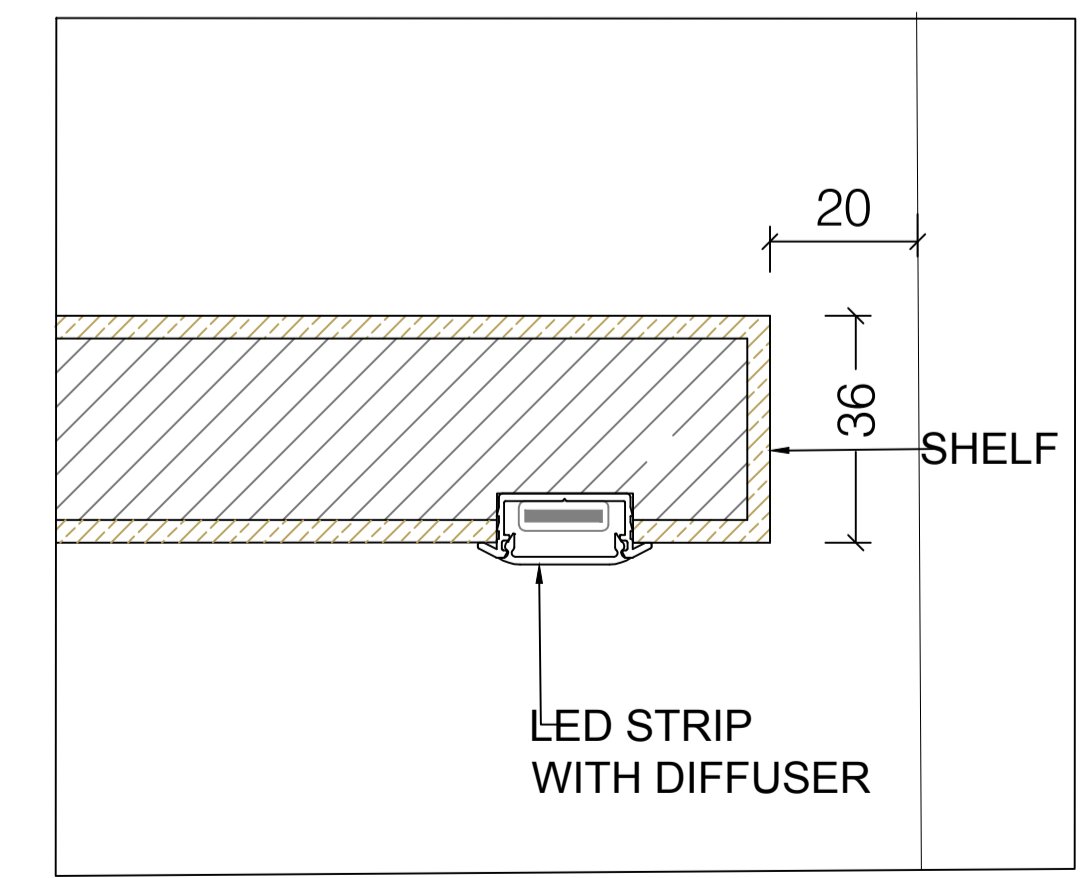

FINISHES:
INTERNALS: CREME UB05 PRIMO FIORE
EXTERNALS: RAL 7044 LIGHTING: LIGHTING: HAFELE LOOX LED STRIP WITH ALUMINUM PROFILE WITH MILKY DIFFUSER 833.72.844
HANDLES: 11 x Plank Hardware Humboldt Knurled Button knob - Antique Brass

LOCATION PLAN

NOTE: ALL DIMENSIONS ARE IN MILLIMETERS UNLESS NOTED OTHERWISE AND TO BE VERIFIED ON SITE BEFORE PROCEEDING WITH ANY JOINERY.

AG MERIDIAN JOINERY	
PROJECT: 2 OVINGTON SQUARE J-07 DRESSING ROOM (1)_R04	
SCALE 1:10 @ A1 1:20 @ A3