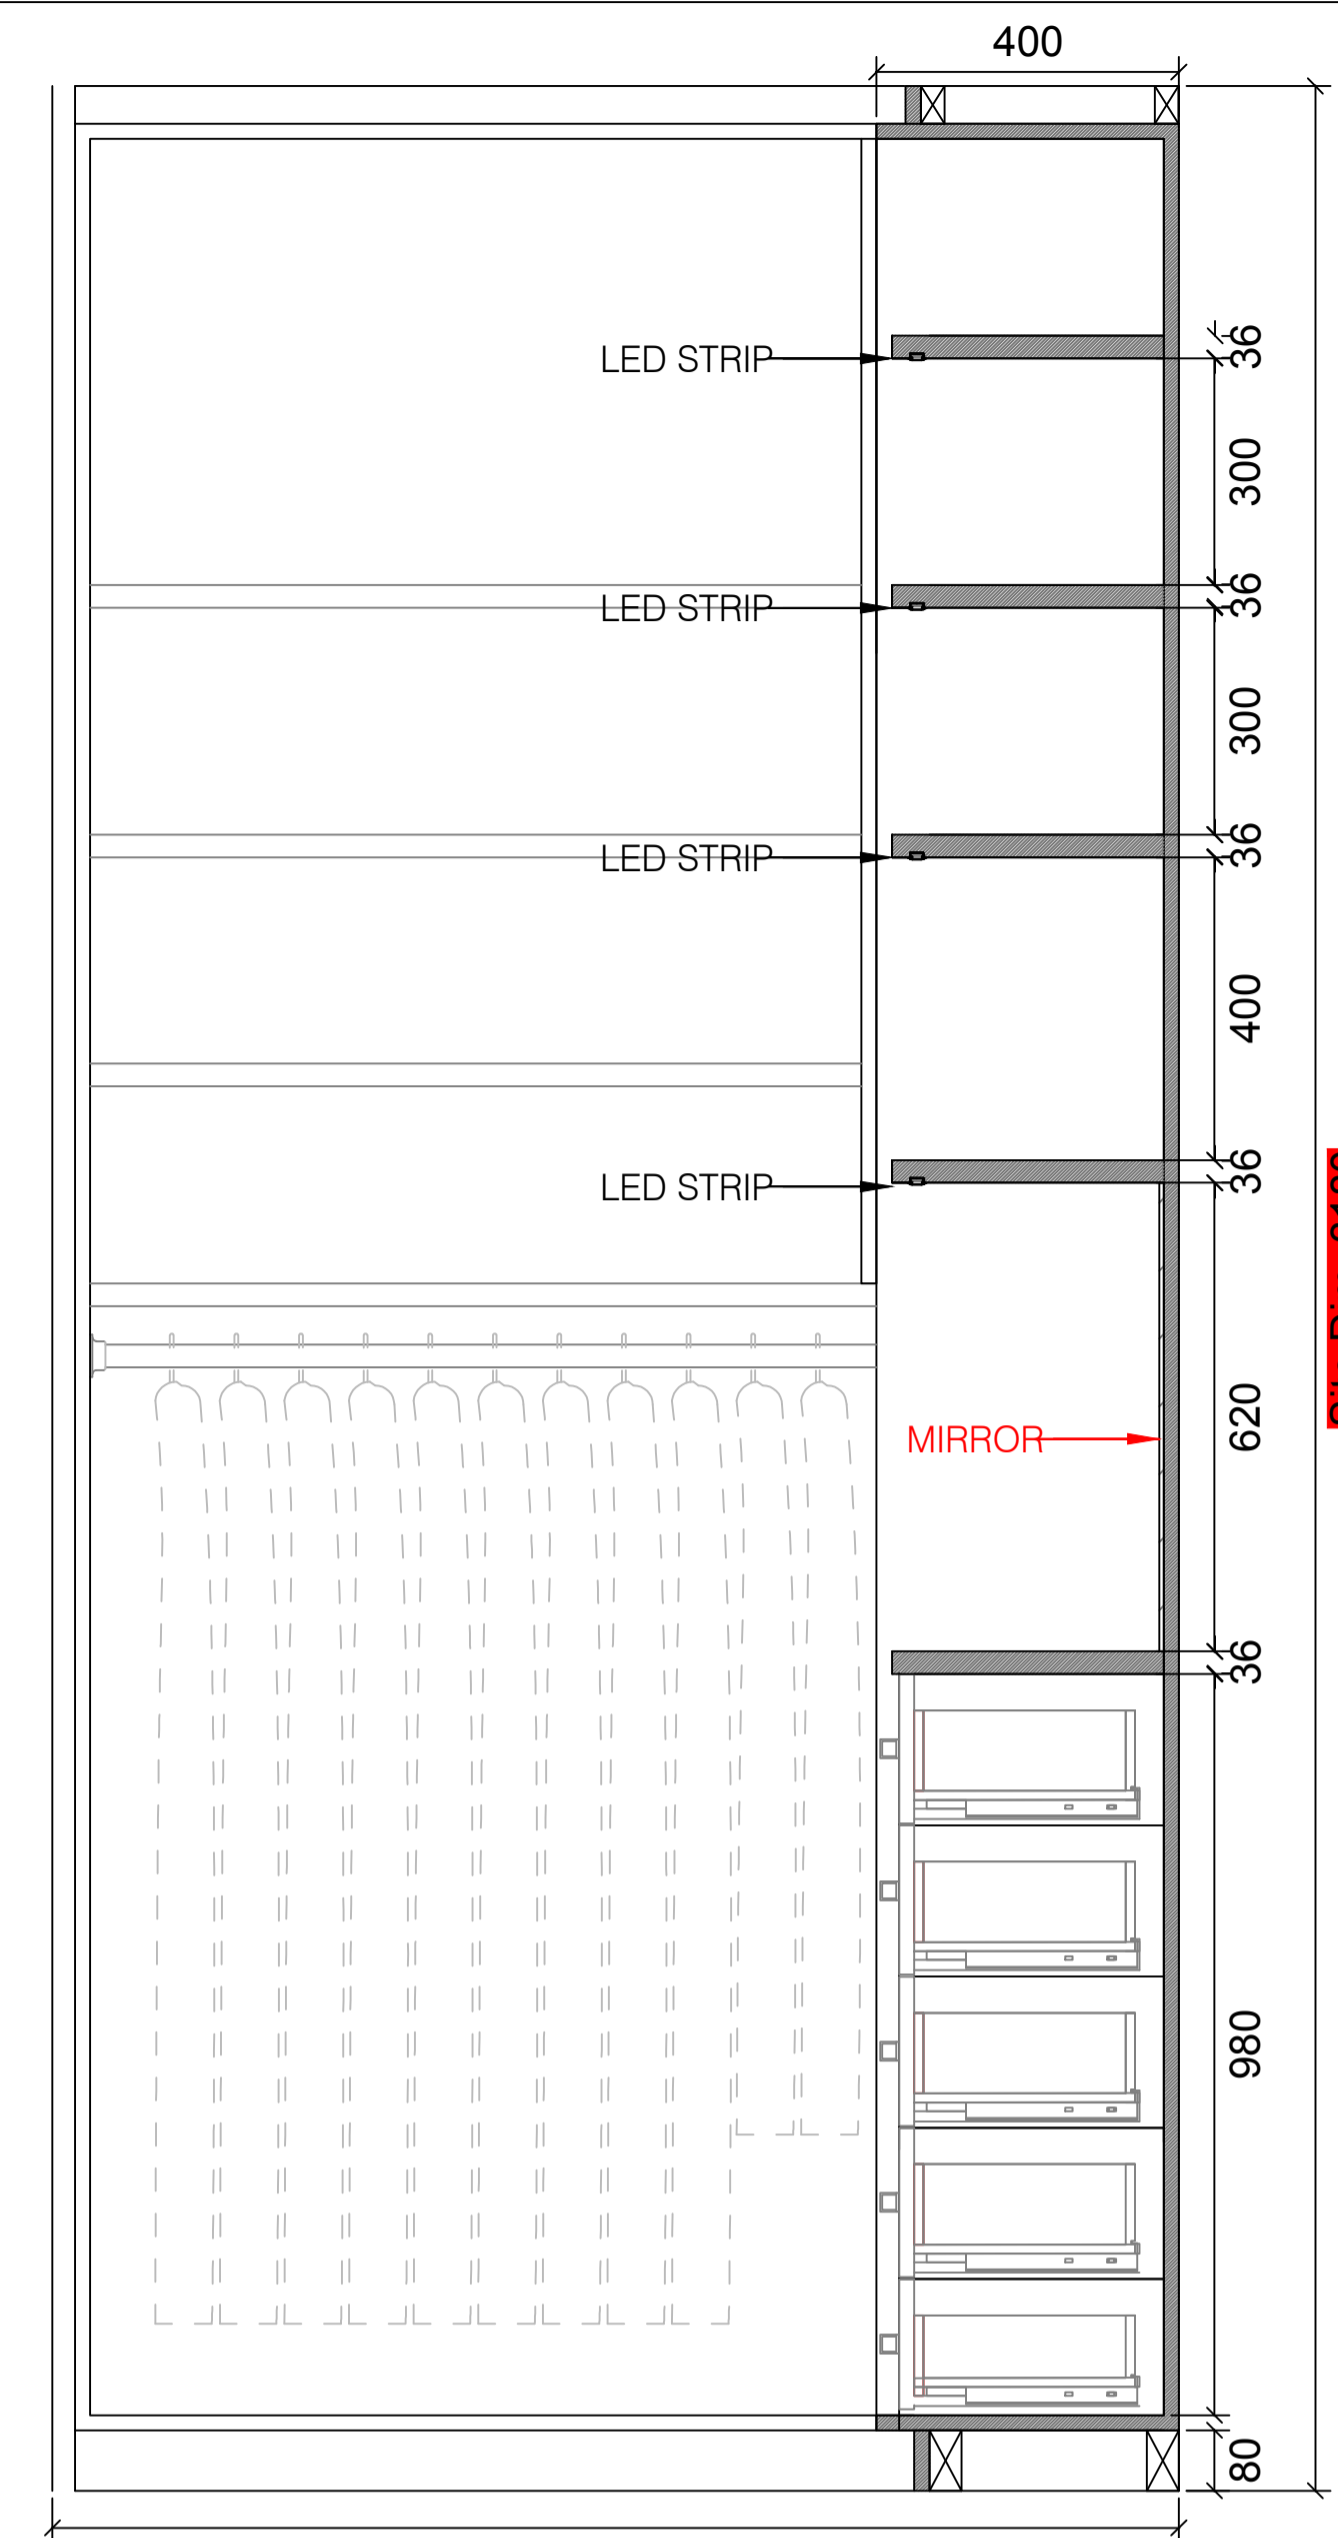

LOCATION PLAN

NOTE: ALL DIMENSIONS ARE IN MILLIMETERS UNLESS NOTED OTHERWISE AND TO BE VERIFIED ON SITE BEFORE PROCEEDING WITH ANY JOINERY.

AG MERIDIAN JOINERY 
PROJECT:
2 OVINGTON SQUARE
J-06 DRESSING ROOM
(2)_R03

LOCATION PLAN

NOTE: ALL DIMENSIONS ARE IN MILLIMETERS UNLESS NOTED OTHERWISE AND TO BE VERIFIED ON SITE BEFORE PROCEEDING WITH ANY JOINERY.

AG MERIDIAN JOINERY	
PROJECT: 2 OVINGTON SQUARE J-07 DRESSING ROOM (1)_R04	
SCALE 1:10 @ A1 1:20 @ A3	

03 SECTION E
1:10 DRESSING ROOM
Site Dim. 1125

04 SECTION F
1:10 DRESSING ROOM
Site Dim. 1125

05 SECTION G
1:10 DRESSING ROOM
Site Dim. 1370

00 PLAN A
1:10 DRESSING ROOM
Site Dim. 1120

01 PLAN B
1:10 DRESSING ROOM
Site Dim. 1120

LOCATION PLAN

NOTE: ALL DIMENSIONS ARE IN MILLIMETERS UNLESS NOTED OTHERWISE AND TO BE VERIFIED ON SITE BEFORE PROCEEDING WITH ANY JOINERY.

AG MERIDIAN JOINERY	
PROJECT: 2 OVINGTON SQUARE J-07 DRESSING ROOM (2)_R03	
SCALE 1:10 @ A1 1:20 @ A3	