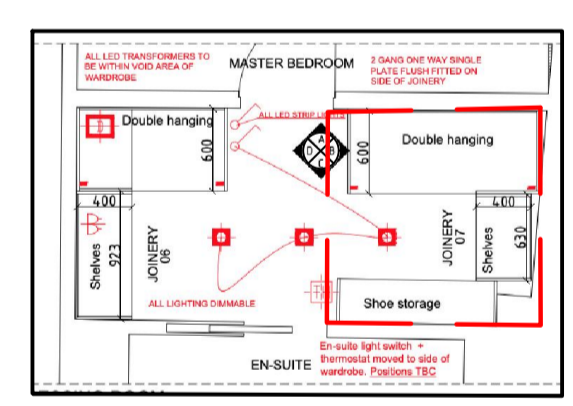

LOCATION PLAN

NOTE: ALL DIMENSIONS ARE IN MILLIMETERS UNLESS NOTED OTHERWISE AND TO BE VERIFIED ON SITE BEFORE PROCEEDING WITH ANY JOINERY.

AG MERIDIAN JOINERY 
PROJECT:
2 OVINGTON SQUARE
J-06 DRESSING ROOM
(2)_R03

LOCATION PLAN

NOTE: ALL DIMENSIONS ARE IN MILLIMETERS UNLESS NOTED OTHERWISE AND TO BE VERIFIED ON SITE BEFORE PROCEEDING WITH ANY JOINERY.

AG MERIDIAN JOINERY	
PROJECT: 2 OVINGTON SQUARE J-07 DRESSING ROOM (1)_R04	
SCALE 1:10 @ A1 1:20 @ A3	

03 SECTION E
1:10 DRESSING ROOM
Site Dim. 1125

04 SECTION F
1:10 DRESSING ROOM
Site Dim. 1125

05 SECTION G
1:10 DRESSING ROOM
Site Dim. 1370

00 PLAN A
1:10 DRESSING ROOM
Site Dim. 1120

01 PLAN B
1:10 DRESSING ROOM
Site Dim. 1120

LOCATION PLAN

NOTE: ALL DIMENSIONS ARE IN MILLIMETERS UNLESS NOTED OTHERWISE AND TO BE VERIFIED ON SITE BEFORE PROCEEDING WITH ANY JOINERY.

AG MERIDIAN JOINERY	
PROJECT: 2 OVINGTON SQUARE J-07 DRESSING ROOM (2)_R03	
SCALE 1:10 @ A1 1:20 @ A3	