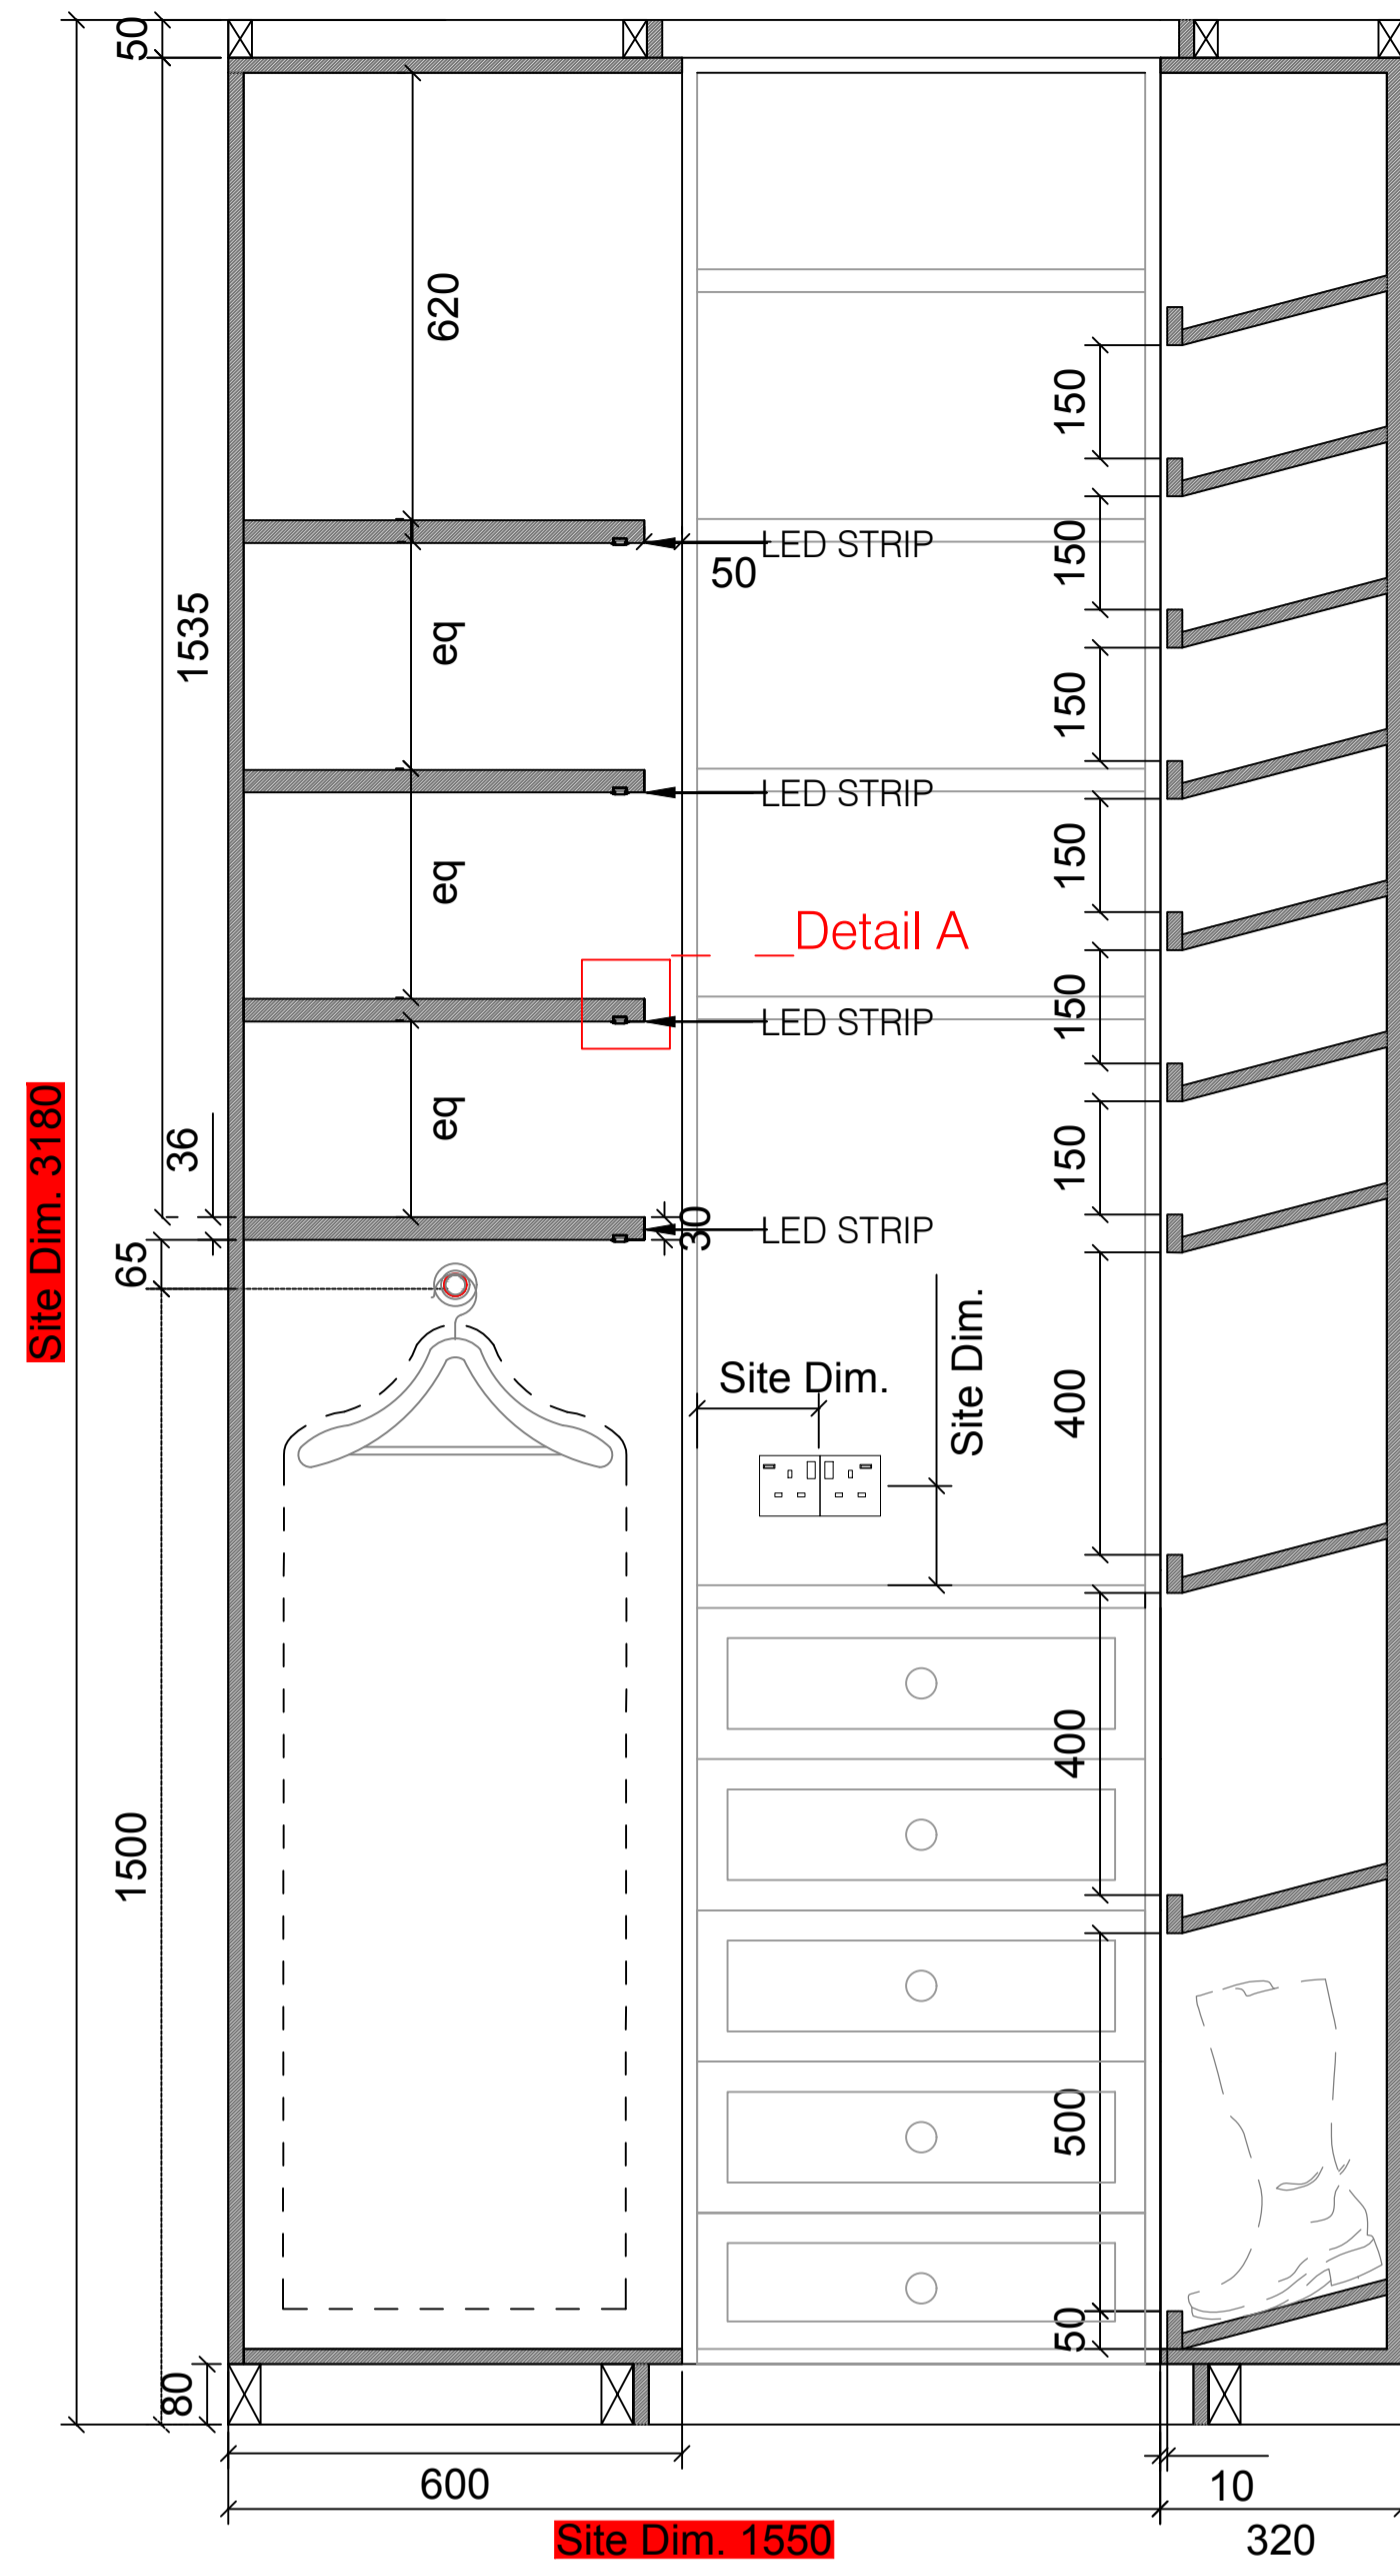

FINISHES:
INTERNALS: CREME UB05 PRIMO FIORE
EXTERNALS: RAL 7044 LIGHTING: LIGHTING: HAFELE LOOX LED STRIP WITH ALUMINUM PROFILE WITH MILKY DIFFUSER 833.72.844
HANDLES: 11 x Plank Hardware Humboldt Knurled Button knob - Antique Brass

LOCATION PLAN

NOTE: ALL DIMENSIONS ARE IN MILLIMETERS UNLESS NOTED OTHERWISE AND TO BE VERIFIED ON SITE BEFORE PROCEEDING WITH ANY JOINERY.

AG MERIDIAN JOINERY	
PROJECT: 2 OVINGTON SQUARE J-07 DRESSING ROOM (1)_R04	
SCALE 1:10 @ A1 1:20 @ A3