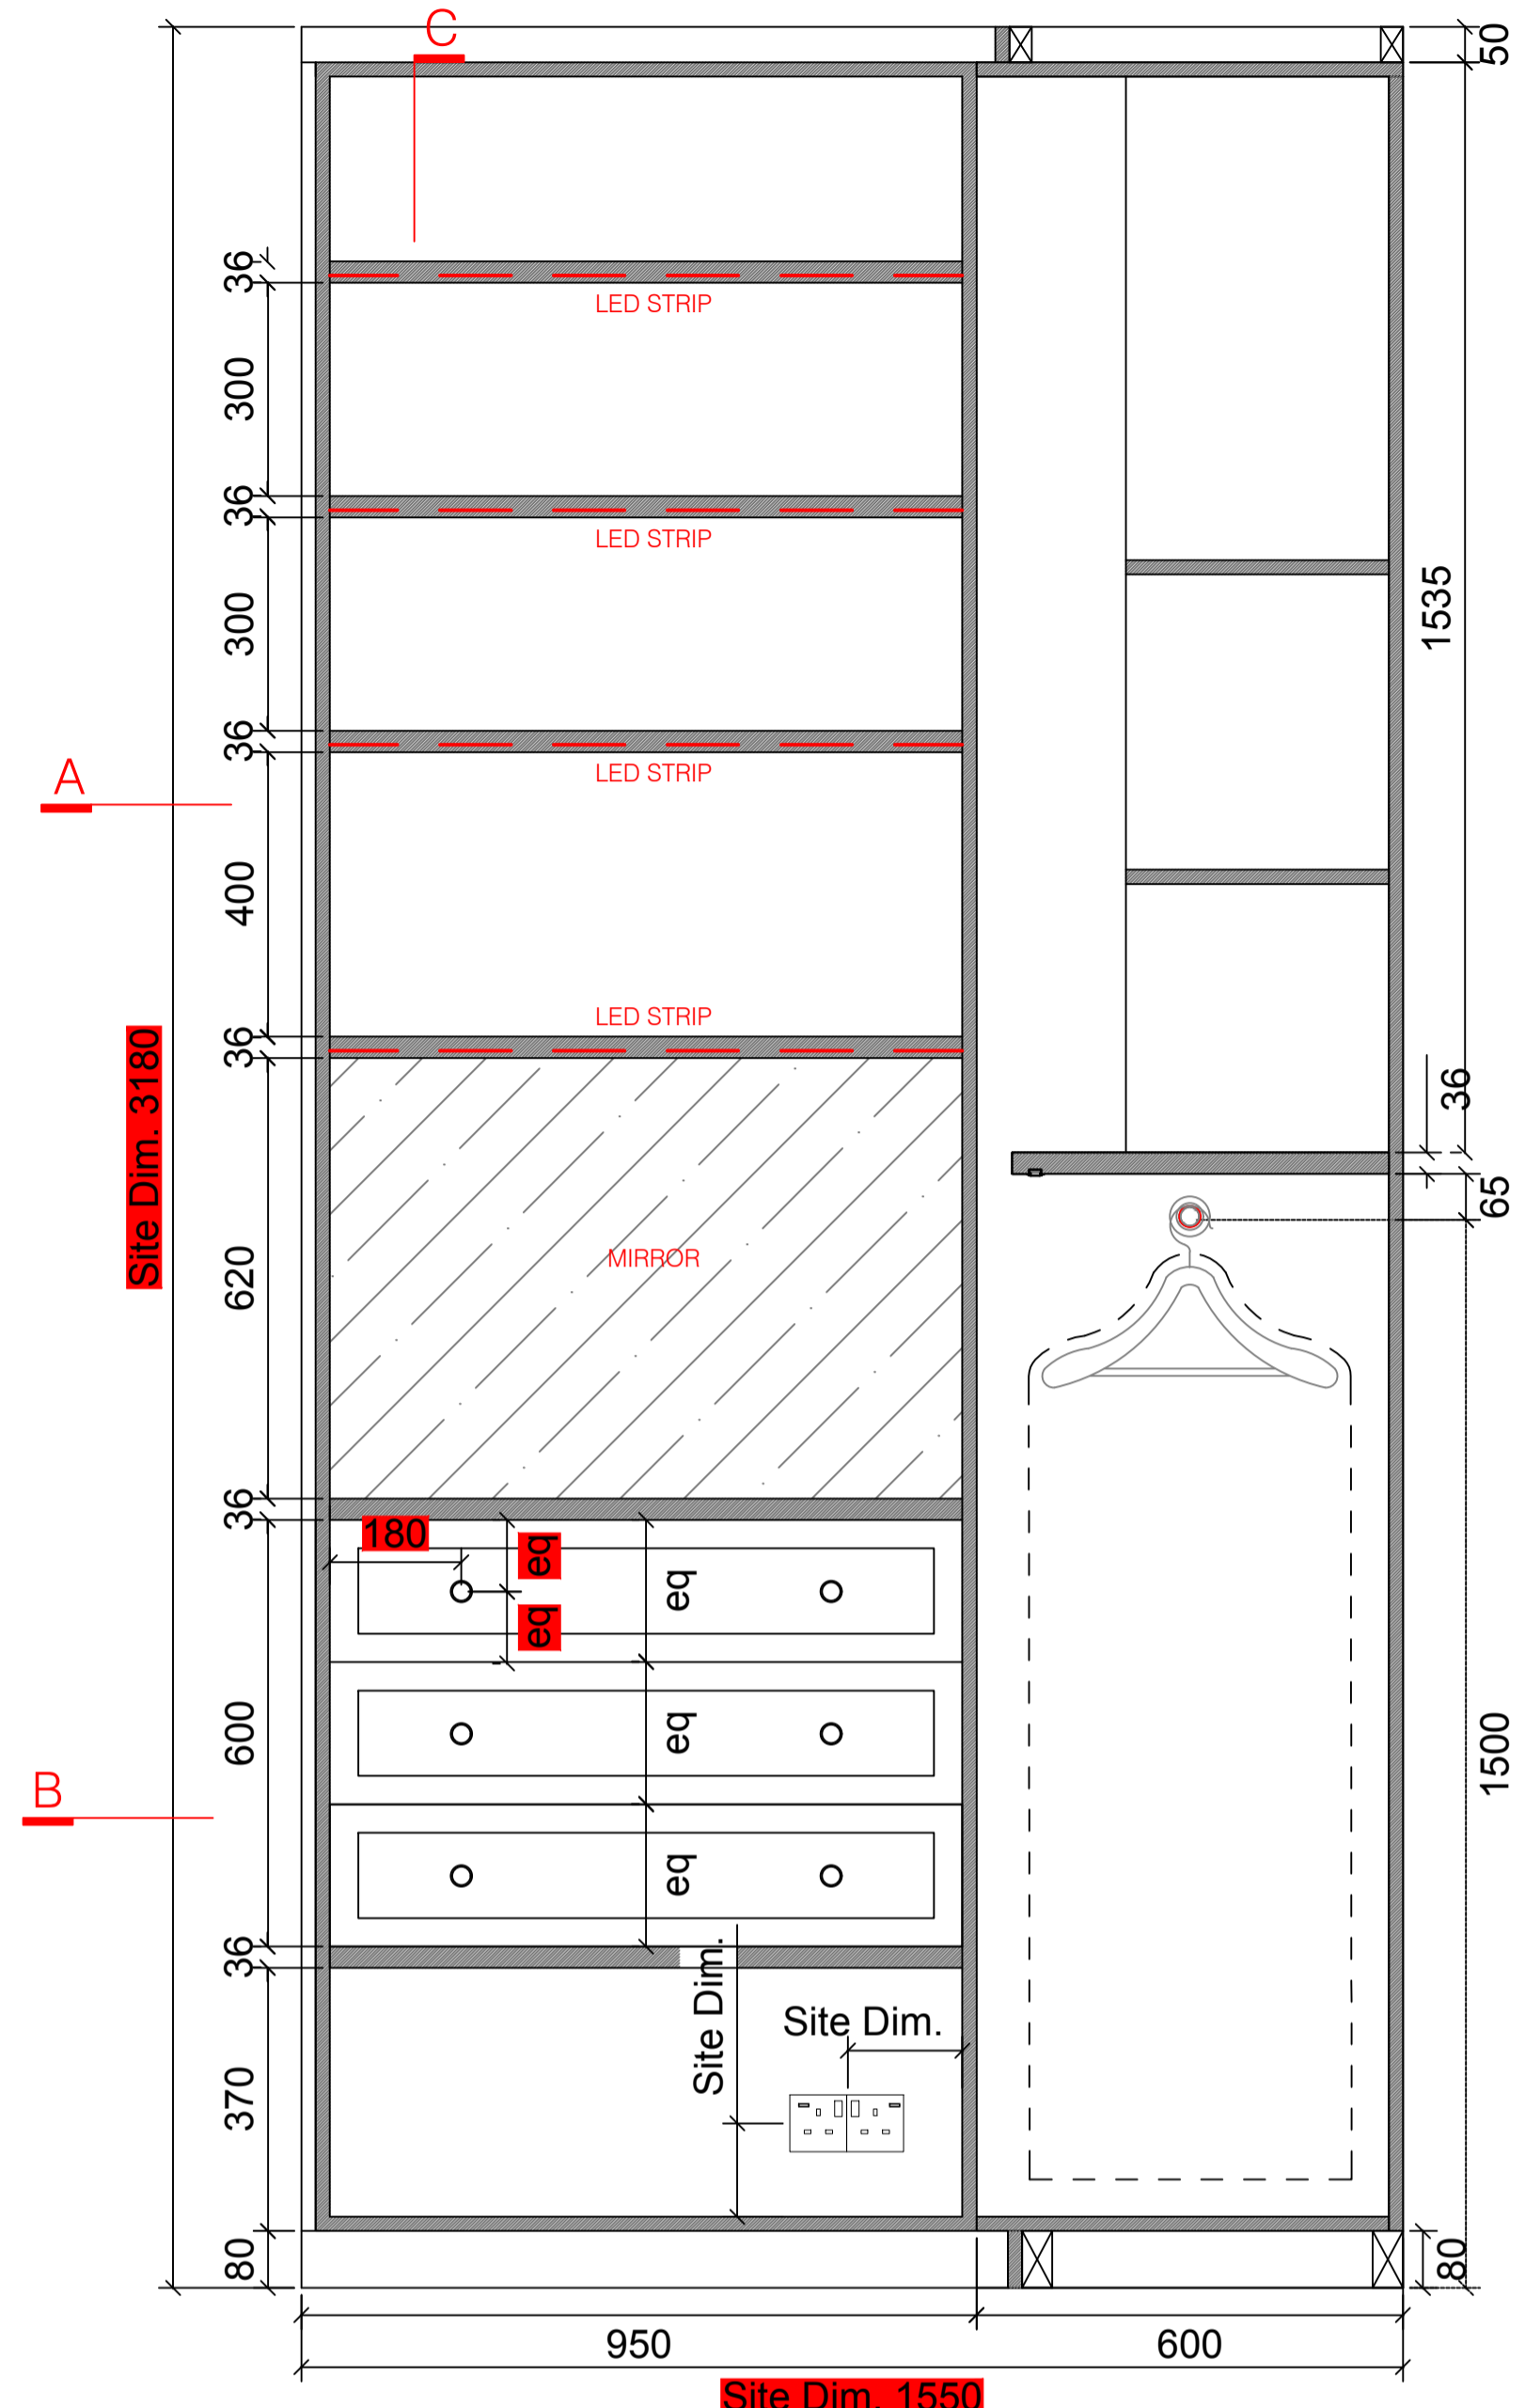

LOCATION PLAN

NOTE: ALL DIMENSIONS ARE IN MILLIMETERS UNLESS NOTED OTHERWISE AND TO BE VERIFIED ON SITE BEFORE PROCEEDING WITH ANY JOINERY.

AG MERIDIAN JOINERY	
PROJECT: 2 OVINGTON SQUARE J-06 DRESSING ROOM (1)_R03	
SCALE 1:10 @ A1 1:20 @ A3	

LOCATION PLAN

NOTE: ALL DIMENSIONS ARE IN MILLIMETERS UNLESS NOTED OTHERWISE AND TO BE VERIFIED ON SITE BEFORE PROCEEDING WITH ANY JOINERY.

AG MERIDIAN JOINERY 
PROJECT:
2 OVINGTON SQUARE
J-06 DRESSING ROOM
(2)_R03

LOCATION PLAN

NOTE: ALL DIMENSIONS ARE IN MILLIMETERS UNLESS NOTED OTHERWISE AND TO BE VERIFIED ON SITE BEFORE PROCEEDING WITH ANY JOINERY.

AG MERIDIAN JOINERY	
PROJECT: 2 OVINGTON SQUARE J-07 DRESSING ROOM (1)_R04	
SCALE 1:10 @ A1 1:20 @ A3	

LOCATION PLAN

NOTE: ALL DIMENSIONS ARE IN MILLIMETERS UNLESS NOTED OTHERWISE AND TO BE VERIFIED ON SITE BEFORE PROCEEDING WITH ANY JOINERY.

AG MERIDIAN JOINERY	
PROJECT: 2 OVINGTON SQUARE J-07 DRESSING ROOM (2)_R03	
SCALE 1:10 @ A1 1:20 @ A3	