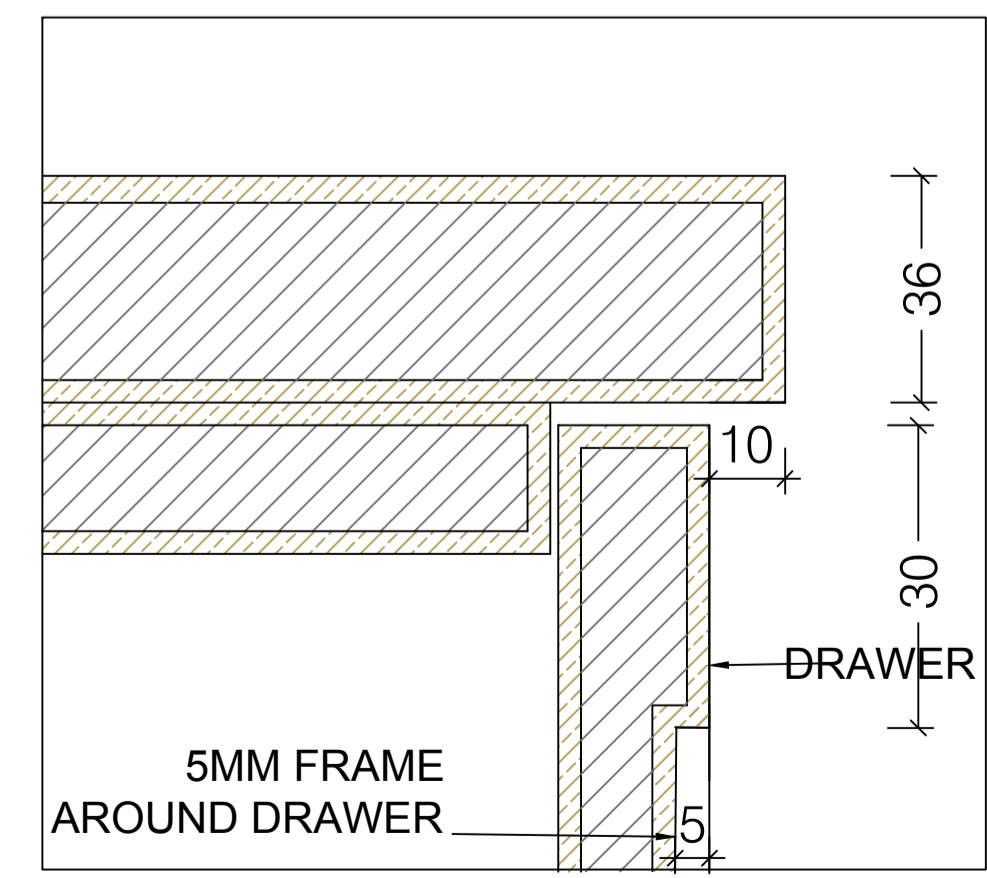

FINISHES:
INTERNALS: CREME UB05 PRIMO FIORE
EXTERNALS: RAL 7044 LIGHTING: LIGHTING: HAFELE LOOX LED STRIP WITH ALUMINUM PROFILE WITH MILKY DIFFUSER 833.72.844
HANDLES: 11 x Plank Hardware Humboldt Knurled Button knob - Antique Brass

LOCATION PLAN

NOTE: ALL DIMENSIONS ARE IN MILLIMETERS UNLESS NOTED OTHERWISE AND TO BE VERIFIED ON SITE BEFORE PROCEEDING WITH ANY JOINERY.

AG MERIDIAN JOINERY	
PROJECT: 2 OVINGTON SQUARE J-07 DRESSING ROOM (1)_R04	
SCALE 1:10 @ A1 1:20 @ A3