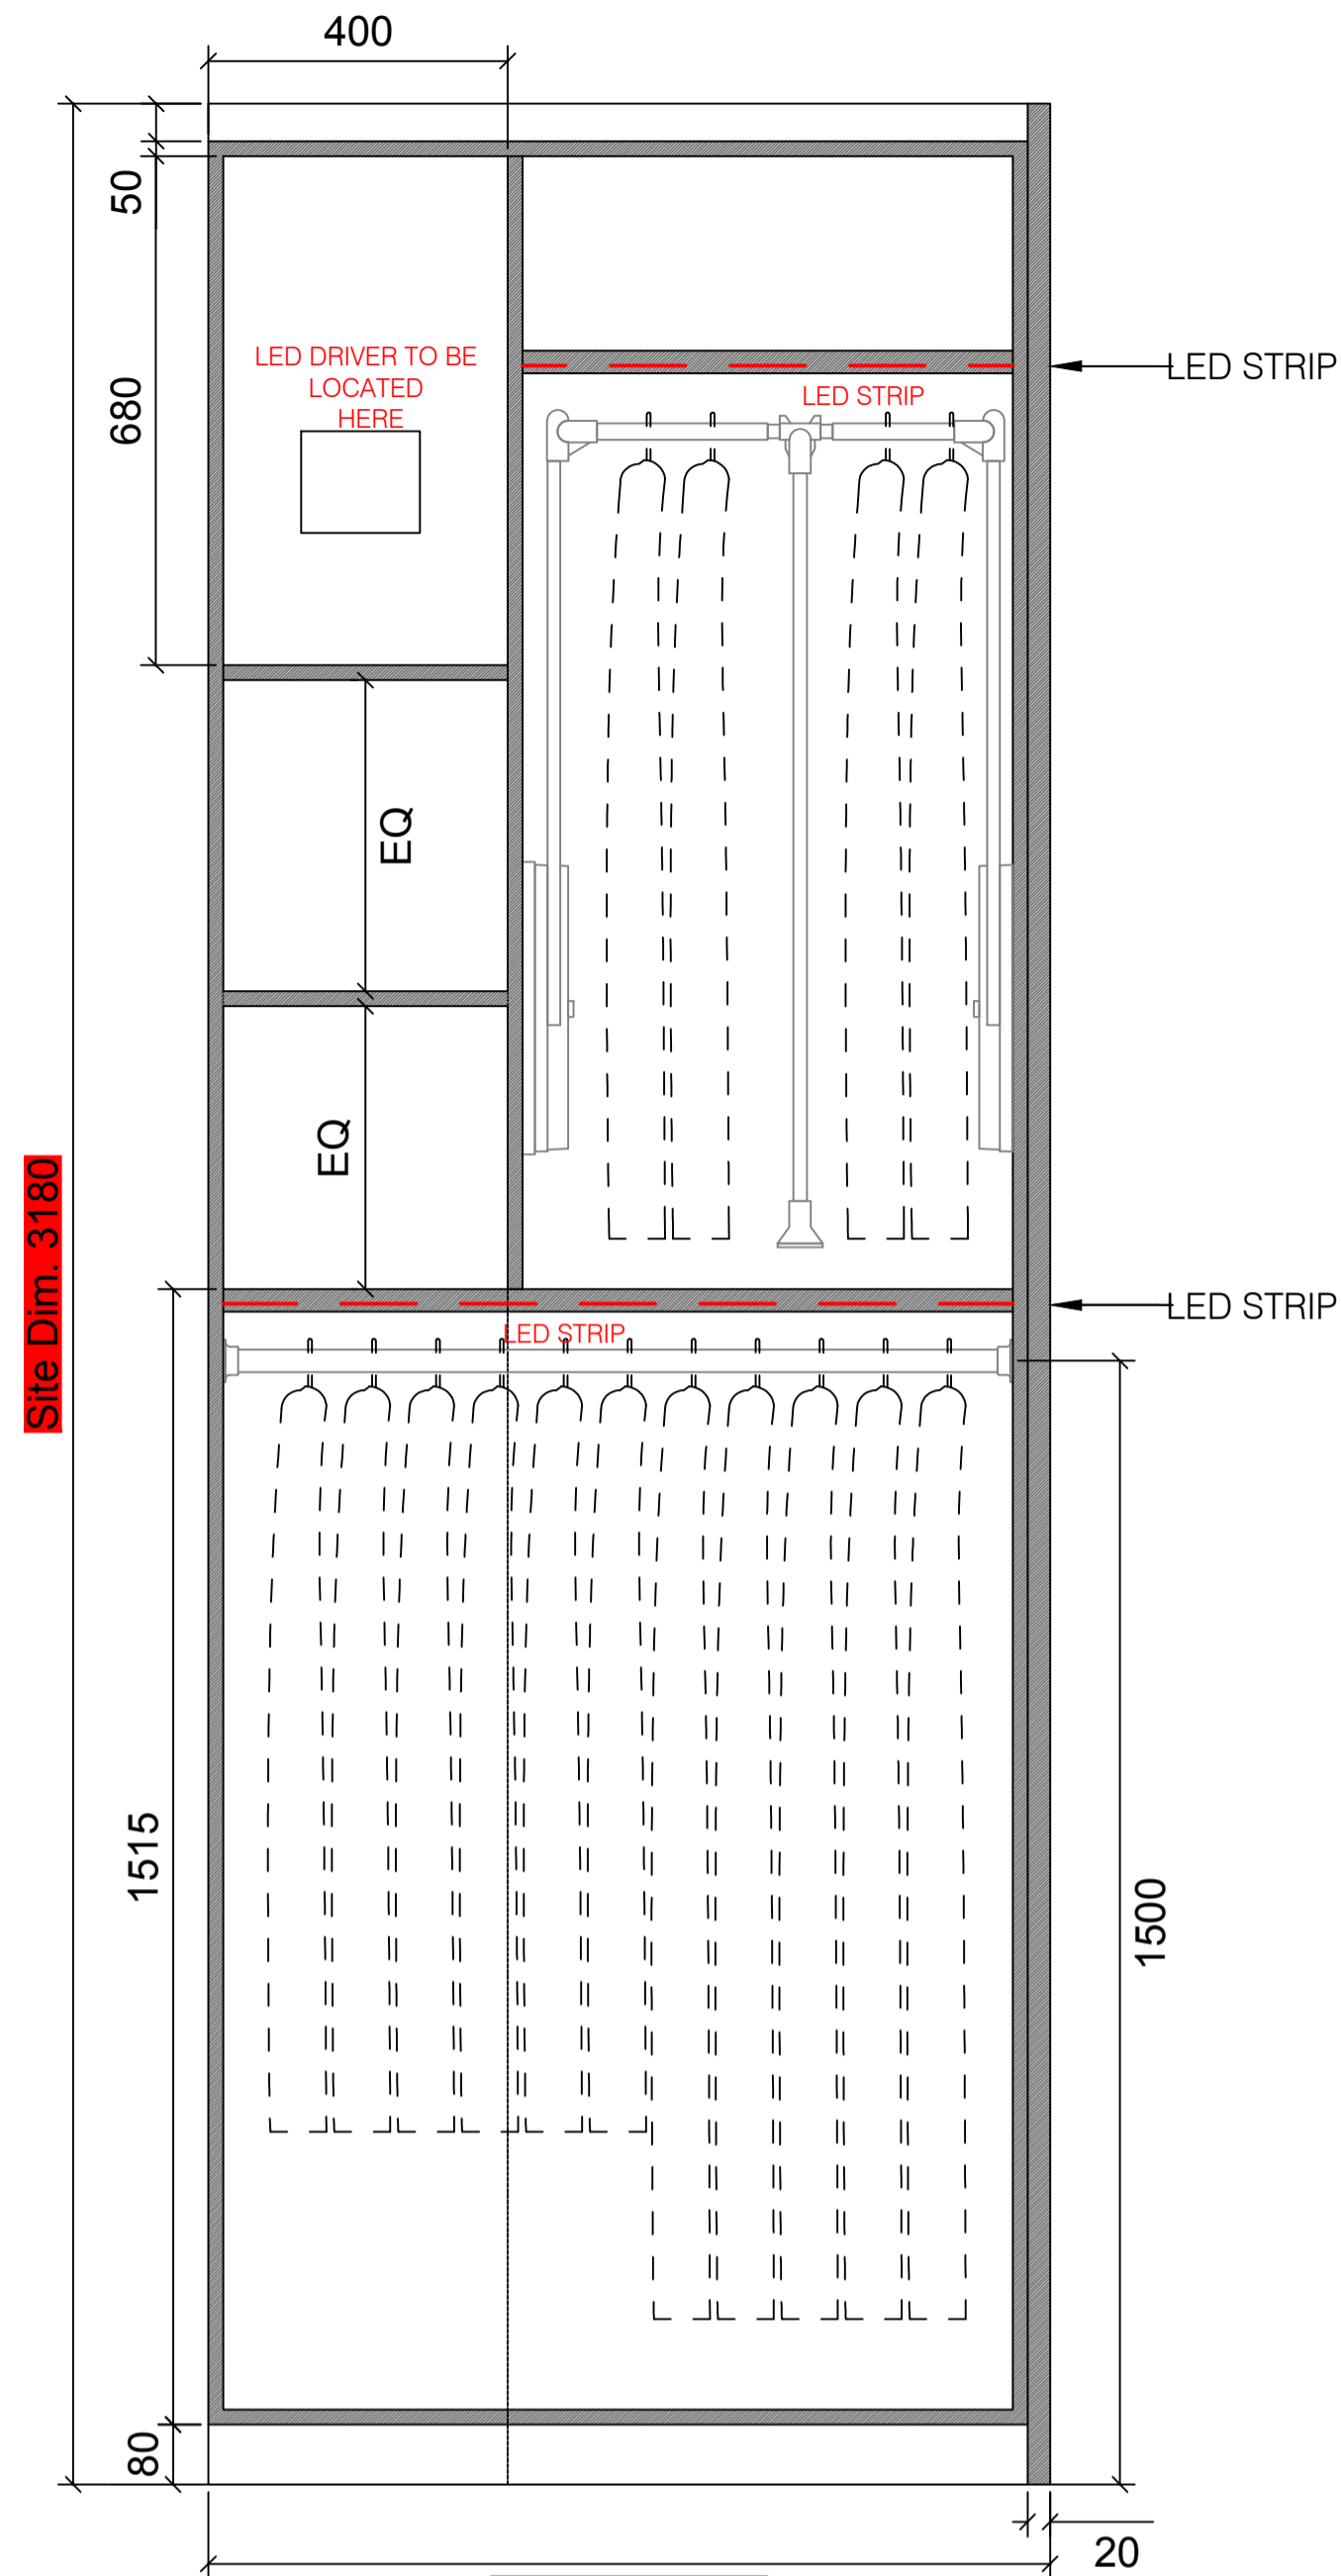

03 SECTION E
1:10 DRESSING ROOM

04 SECTION F
1:10 DRESSING ROOM

00 PLAN A
1:10 DRESSING ROOM

01 PLAN B
1:10 DRESSING ROOM

FINISHES:
INTERNALS: CREME UB05 PRIMO FIORE
EXTERNALS: RAL 7044
LIGHTING: LIGHTING: HAFELE LOOX LED STRIP WITH ALUMINUM PROFILE WITH MILKY DIFFUSER 833.72.844
HANDLES: 11 x Plank Hardware Humboldt Knurled Button knob - Antique Brass

LOCATION PLAN

NOTE: ALL DIMENSIONS ARE IN MILLIMETERS UNLESS NOTED OTHERWISE AND TO BE VERIFIED ON SITE BEFORE PROCEEDING WITH ANY JOINERY.

AG MERIDIAN JOINERY	
PROJECT: 2 OVINGTON SQUARE J-06 DRESSING ROOM (1)_R03	
SCALE 1:10 @ A1 1:20 @ A3	

LOCATION PLAN

NOTE: ALL DIMENSIONS ARE IN MILLIMETERS UNLESS NOTED OTHERWISE AND TO BE VERIFIED ON SITE BEFORE PROCEEDING WITH ANY JOINERY.

AG MERIDIAN JOINERY	
PROJECT: 2 OVINGTON SQUARE J-07 DRESSING ROOM (1)_R04	
SCALE 1:10 @ A1 1:20 @ A3	

LOCATION PLAN

NOTE: ALL DIMENSIONS ARE IN MILLIMETERS UNLESS NOTED OTHERWISE AND TO BE VERIFIED ON SITE BEFORE PROCEEDING WITH ANY JOINERY.

AG MERIDIAN JOINERY	
PROJECT: 2 OVINGTON SQUARE J-07 DRESSING ROOM (2)_R03	
SCALE 1:10 @ A1 1:20 @ A3	