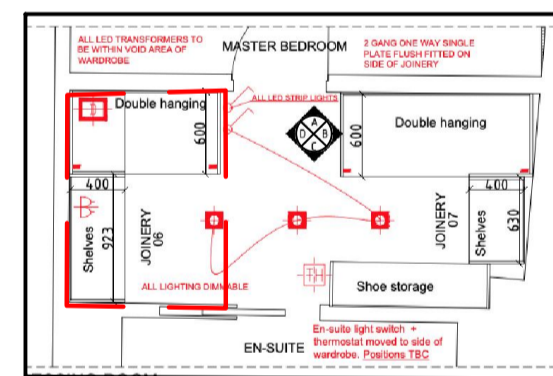

03 SECTION E
1:10 DRESSING ROOM

04 SECTION F
1:10 DRESSING ROOM

00 PLAN A
1:10 DRESSING ROOM

01 PLAN B
1:10 DRESSING ROOM

FINISHES:
INTERNALS: CREME UB05 PRIMO FIORE
EXTERNALS: RAL 7044
LIGHTING: LIGHTING: HAFELE LOOX LED STRIP WITH ALUMINUM PROFILE WITH MILKY DIFFUSER 833.72.844
HANDLES: 11 x Plank Hardware Humboldt Knurled Button knob - Antique Brass

LOCATION PLAN

NOTE: ALL DIMENSIONS ARE IN MILLIMETERS UNLESS NOTED OTHERWISE AND TO BE VERIFIED ON SITE BEFORE PROCEEDING WITH ANY JOINERY.

AG MERIDIAN JOINERY	
PROJECT: 2 OVINGTON SQUARE J-06 DRESSING ROOM (1)_R03	
SCALE 1:10 @ A1 1:20 @ A3	

03 SECTION E
1:10 DRESSING ROOM
Site Dim. 1125

04 SECTION F
1:10 DRESSING ROOM
Site Dim. 1125

05 SECTION G
1:10 DRESSING ROOM
Site Dim. 1370

00 PLAN A
1:10 DRESSING ROOM
Site Dim. 1120

01 PLAN B
1:10 DRESSING ROOM
Site Dim. 1120

LOCATION PLAN

NOTE: ALL DIMENSIONS ARE IN MILLIMETERS UNLESS NOTED OTHERWISE AND TO BE VERIFIED ON SITE BEFORE PROCEEDING WITH ANY JOINERY.

AG MERIDIAN JOINERY	
PROJECT: 2 OVINGTON SQUARE J-07 DRESSING ROOM (2)_R03	
SCALE 1:10 @ A1 1:20 @ A3	