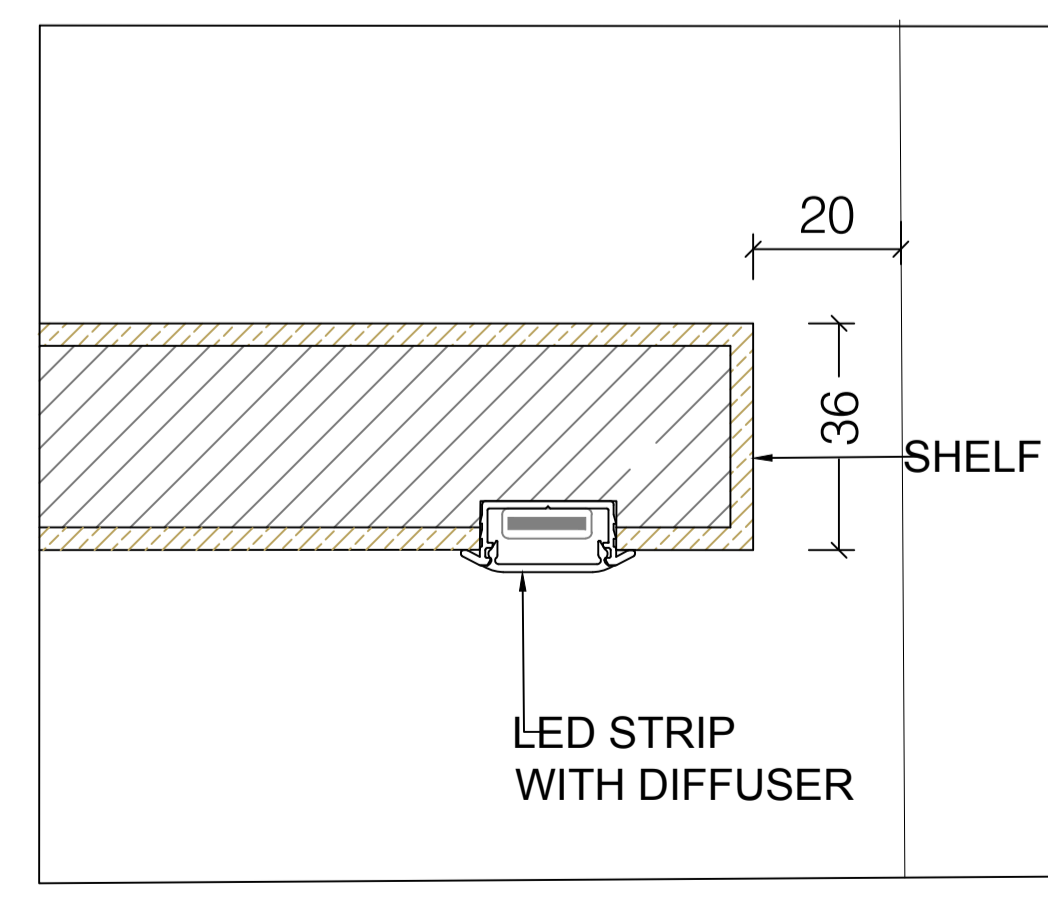

01 SECTION C
1:10 DRESSING ROOM

02 SECTION D
1:10 DRESSING ROOM

00 PLAN A
1:10 DRESSING ROOM

06 Detail A
1:1 DRESSING ROOM

07 Detail B
1:1 DRESSING ROOM

08 Detail C
1:1 DRESSING ROOM

FINISHES:
INTERNALS: CREME UB05 PRIMO FIORE
EXTERNALS: RAL 7044
LIGHTING: LIGHTING: HAFELE LOOX LED STRIP WITH ALUMINUM PROFILE WITH MILKY DIFFUSER 833.72.844
HANDLES: 11 x Plank Hardware Humboldt Knurled Button knob - Antique Brass