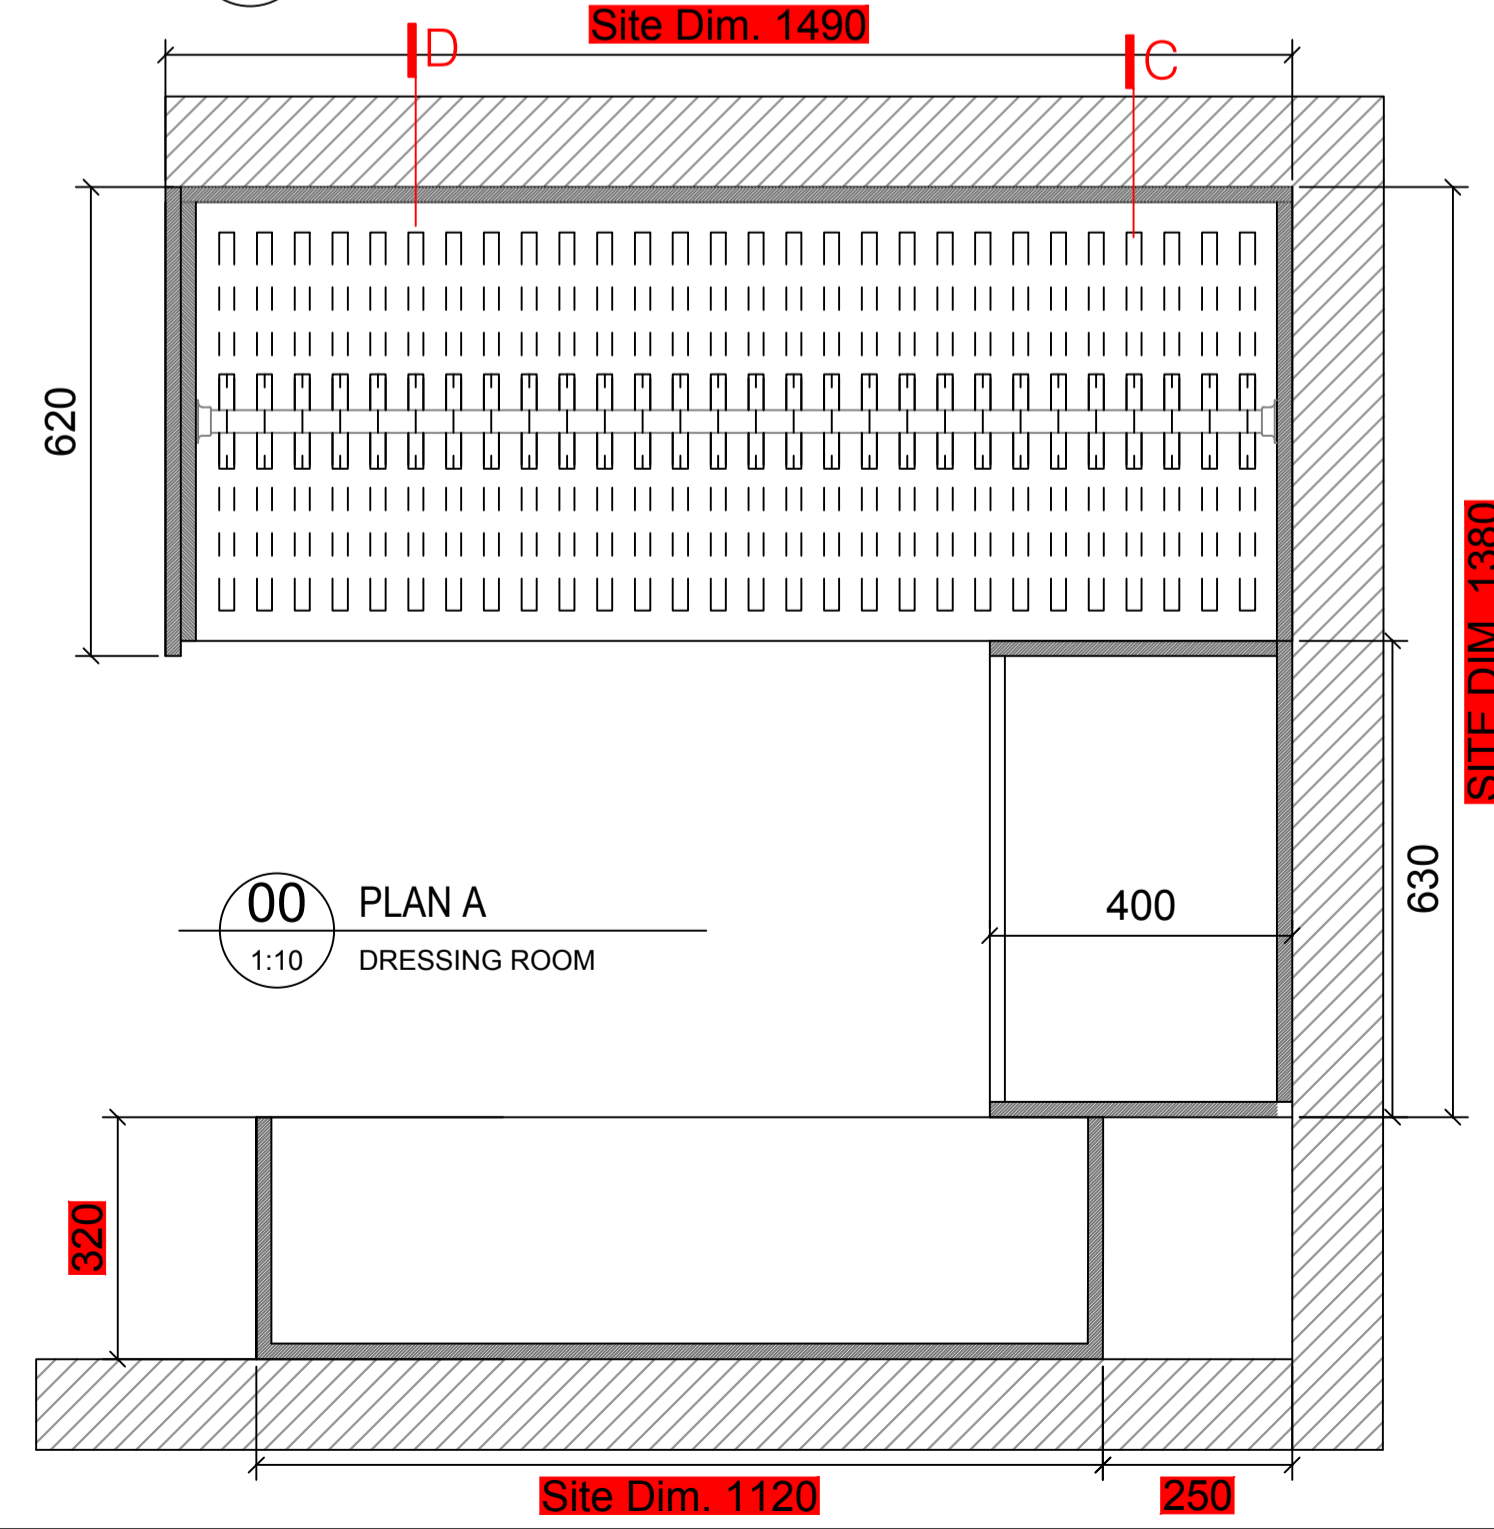

FINISHES:
INTERNALS: CREME UB05 PRIMO FIORE
EXTERNALS: RAL 7044 LIGHTING: LIGHTING: HAFELE LOOX LED STRIP WITH ALUMINUM PROFILE WITH MILKY DIFFUSER 833.72.844
HANDLES: 11 x Plank Hardware Humboldt Knurled Button knob - Antique Brass

LOCATION PLAN

NOTE: ALL DIMENSIONS ARE IN MILLIMETERS UNLESS NOTED OTHERWISE AND TO BE VERIFIED ON SITE BEFORE PROCEEDING WITH ANY JOINERY.

AG MERIDIAN JOINERY	
PROJECT: 2 OVINGTON SQUARE J-07 DRESSING ROOM (1)_R04	
SCALE 1:10 @ A1 1:20 @ A3