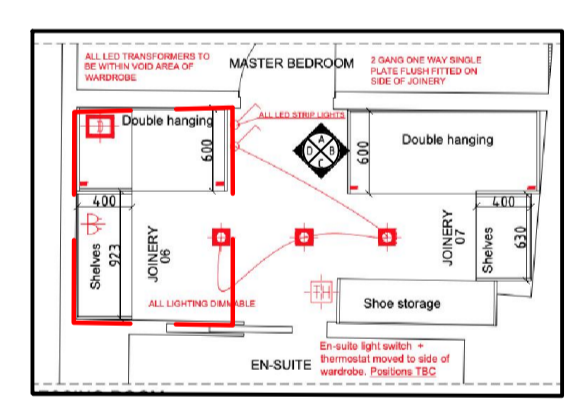

LOCATION PLAN

NOTE: ALL DIMENSIONS ARE IN MILLIMETERS UNLESS NOTED OTHERWISE AND TO BE VERIFIED ON SITE BEFORE PROCEEDING WITH ANY JOINERY.

AG MERIDIAN JOINERY	
PROJECT: 2 OVINGTON SQUARE J-06 DRESSING ROOM (1)_R03	
SCALE 1:10 @ A1 1:20 @ A3	

01 SECTION C
1:10 DRESSING ROOM

02 SECTION D
1:10 DRESSING ROOM

00 PLAN A
1:10 DRESSING ROOM

06 Detail A
1:1 DRESSING ROOM

07 Detail B
1:1 DRESSING ROOM

08 Detail C
1:1 DRESSING ROOM

FINISHES:
INTERNALS: CREME UB05 PRIMO FIORE
EXTERNALS: RAL 7044
LIGHTING: LIGHTING: HAFELE LOOX LED STRIP WITH ALUMINUM PROFILE WITH MILKY DIFFUSER 833.72.844
HANDLES: 11 x Plank Hardware Humboldt Knurled Button knob - Antique Brass

LOCATION PLAN

NOTE: ALL DIMENSIONS ARE IN MILLIMETERS UNLESS NOTED OTHERWISE AND TO BE VERIFIED ON SITE BEFORE PROCEEDING WITH ANY JOINERY.

AG MERIDIAN JOINERY 
PROJECT:
2 OVINGTON SQUARE
J-06 DRESSING ROOM
(2)_R03

03 SECTION E
1:10 DRESSING ROOM
Site Dim. 1125

04 SECTION F
1:10 DRESSING ROOM
Site Dim. 1125

05 SECTION G
1:10 DRESSING ROOM
Site Dim. 1370

00 PLAN A
1:10 DRESSING ROOM
Site Dim. 1120

01 PLAN B
1:10 DRESSING ROOM
Site Dim. 1120