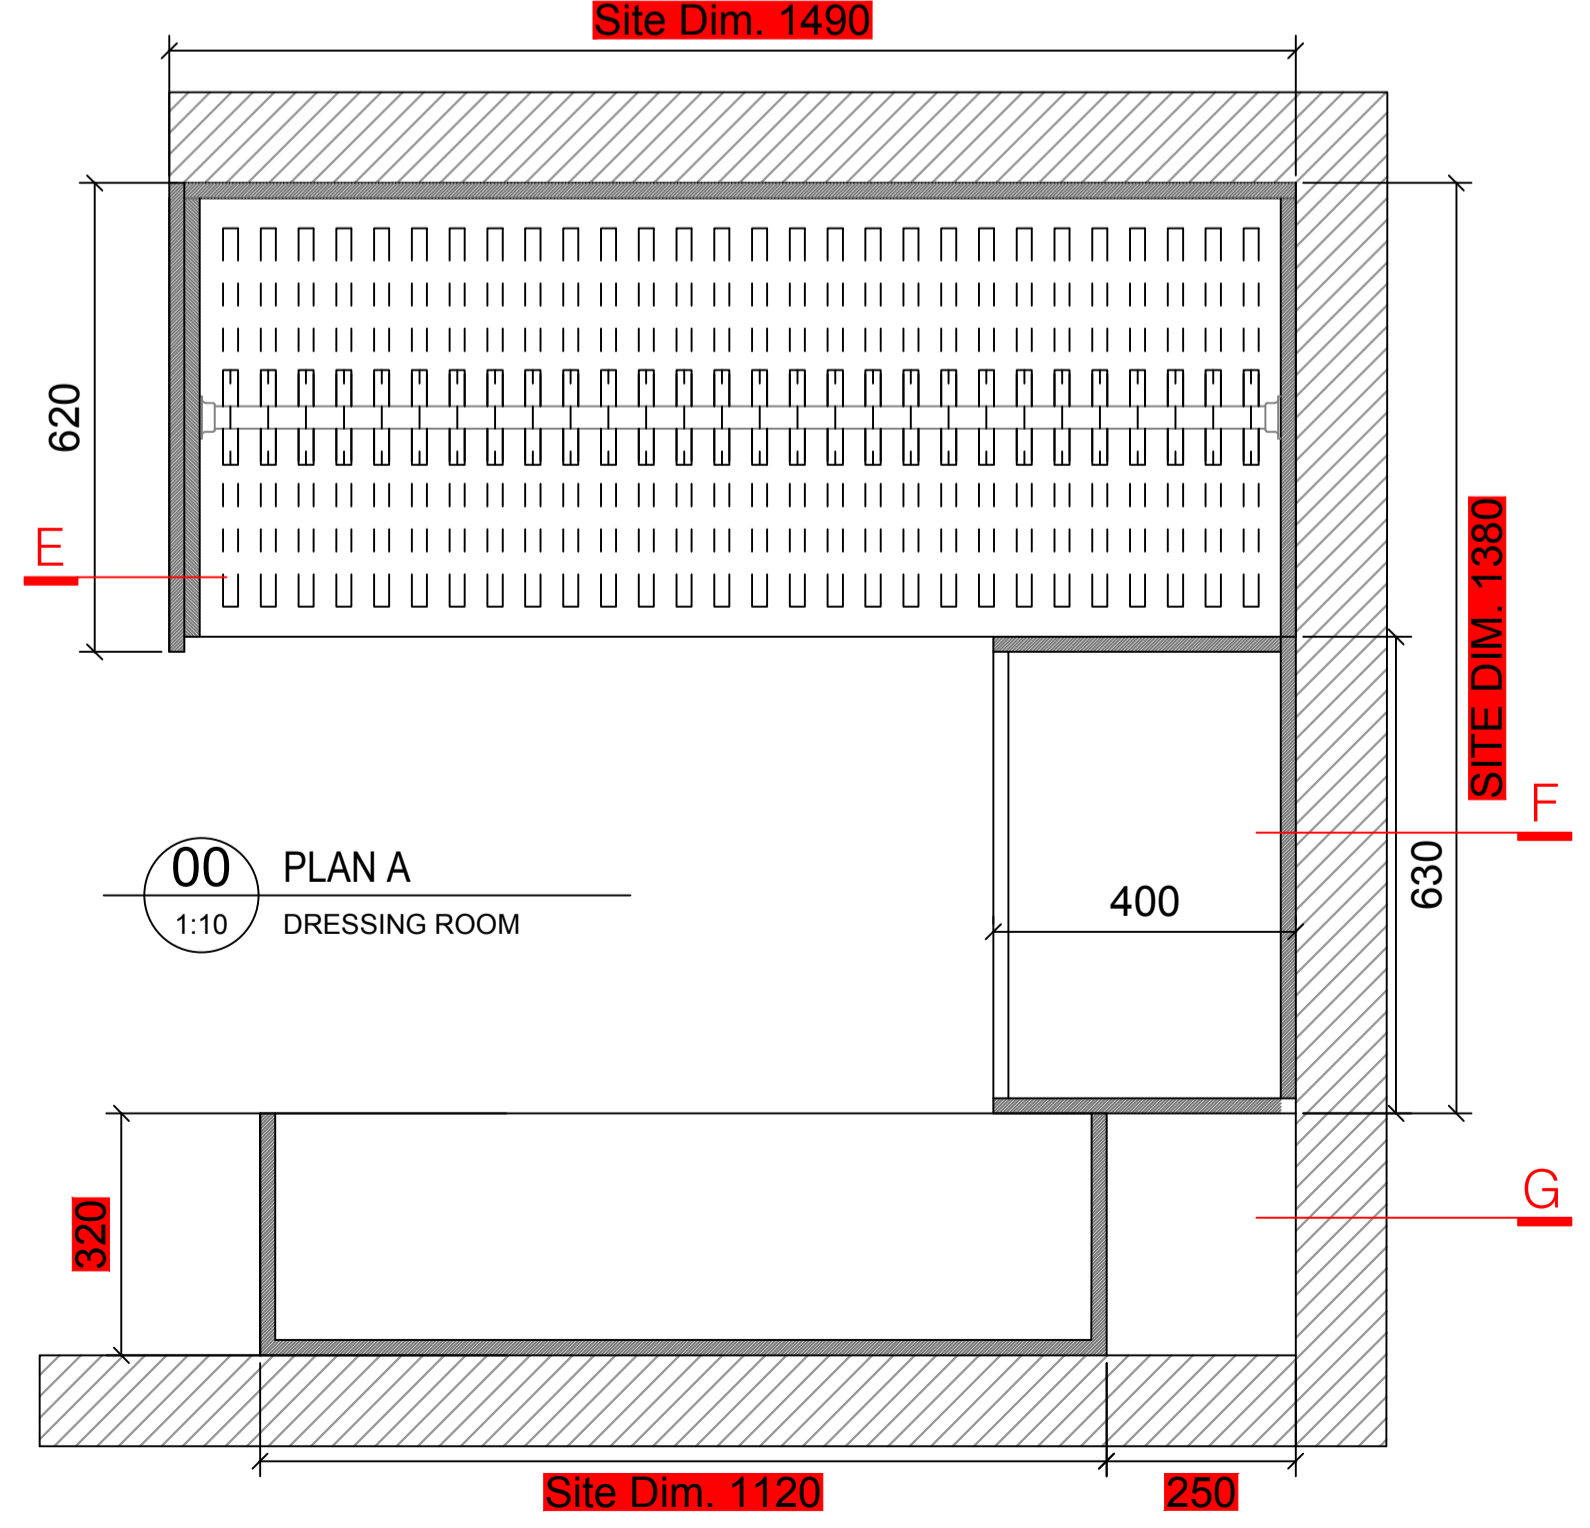

LOCATION PLAN

NOTE: ALL DIMENSIONS ARE IN MILLIMETERS UNLESS NOTED OTHERWISE AND TO BE VERIFIED ON SITE BEFORE PROCEEDING WITH ANY JOINERY.

AG MERIDIAN JOINERY 
PROJECT:
2 OVINGTON SQUARE
J-06 DRESSING ROOM
(2)_R03

LOCATION PLAN

NOTE: ALL DIMENSIONS ARE IN MILLIMETERS UNLESS NOTED OTHERWISE AND TO BE VERIFIED ON SITE BEFORE PROCEEDING WITH ANY JOINERY.

AG MERIDIAN JOINERY	
PROJECT: 2 OVINGTON SQUARE J-07 DRESSING ROOM (1)_R04	
SCALE 1:10 @ A1 1:20 @ A3	

03 SECTION E
1:10 DRESSING ROOM
Site Dim. 1125

04 SECTION F
1:10 DRESSING ROOM
Site Dim. 1125

05 SECTION G
1:10 DRESSING ROOM
Site Dim. 1370

00 PLAN A
1:10 DRESSING ROOM
Site Dim. 1120

01 PLAN B
1:10 DRESSING ROOM
Site Dim. 1120

LOCATION PLAN

NOTE: ALL DIMENSIONS ARE IN MILLIMETERS UNLESS NOTED OTHERWISE AND TO BE VERIFIED ON SITE BEFORE PROCEEDING WITH ANY JOINERY.

AG MERIDIAN JOINERY	
PROJECT: 2 OVINGTON SQUARE J-07 DRESSING ROOM (2)_R03	
SCALE 1:10 @ A1 1:20 @ A3	